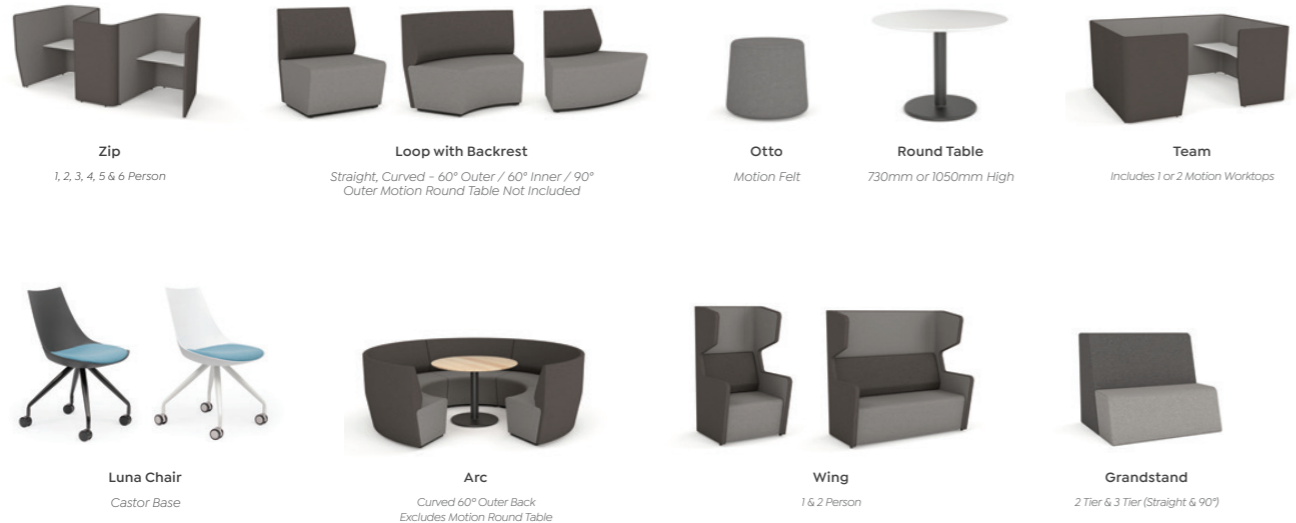

Product Range

motionoffice®

Zip

1, 2, 3, 4, 5 & 6 Person

Loop with Backrest

Otto

Motion Felt

Round Table

730mm or 1050mm High

Team

Includes 1 or 2 Motion Worktops

Luna Chair

Castor Base

Arc

Wing

1 & 2 Person

Grandstand

2 Tier & 3 Tier (Straight & 90°)