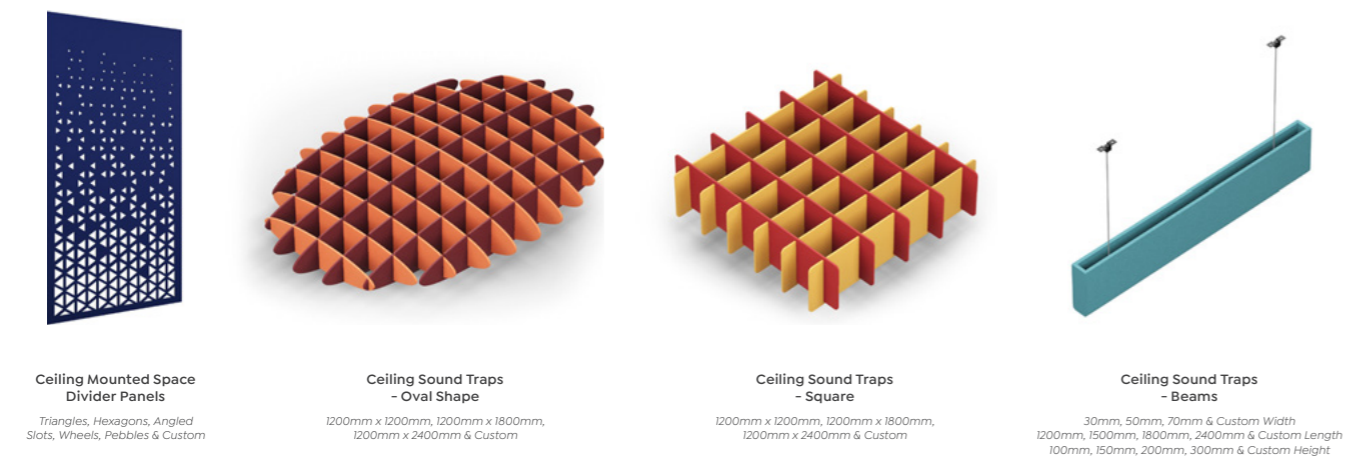

Hanging Panel Products

Ceiling Mounted Space Divider Panels

Ceiling Sound Traps - Oval Shape

Ceiling Sound Traps - Square

Ceiling Sound Traps - Beams