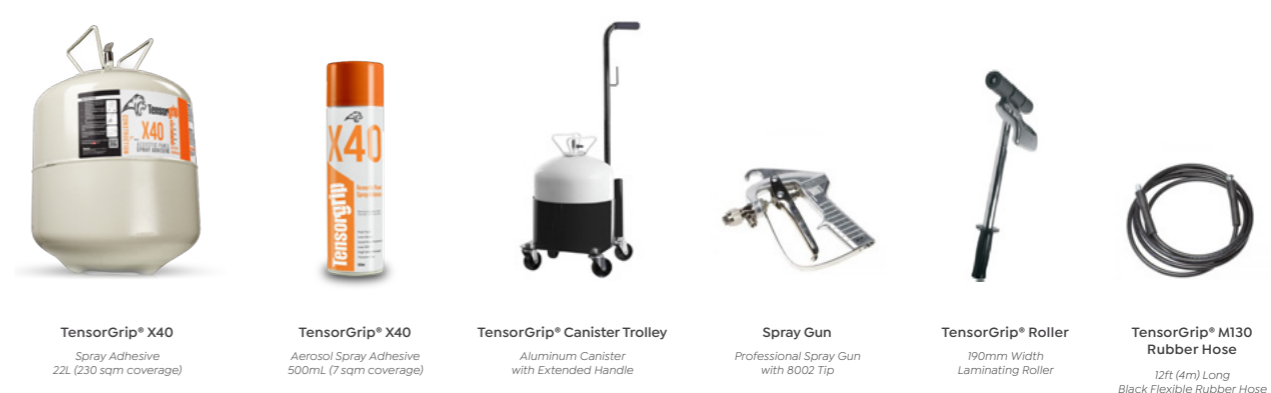

Spray Adhesives

TensorGrip® X40

Spray Adhesive
22L (230 sqm coverage)

TensorGrip® X40

Aerosol Spray Adhesive
500ml (7 sqm coverage)

TensorGrip® Canister Trolley

Aluminum Canister with Extended Handle

Spray Gun

Professional Spray Gun with 8002 Tip

TensorGrip® Roller

190mm Width Laminating Roller

TensorGrip® M130 Rubber Hose

12ft (4m) Long Black Flexible Rubber Hose