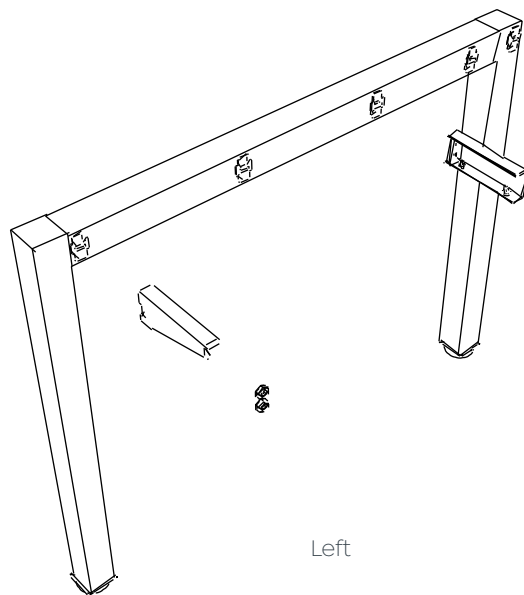

Axis Single Sided Desk

Assembly Instructions

STEP 1:

M6 x 20

8 pcs

Electric Driver