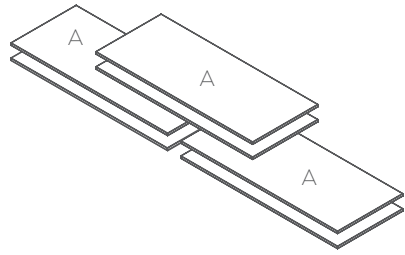

Axis 6-User Double Sided Workspace

Assembly Instructions

Axis 6-User Double Sided Workspace

Components List

Axis Worktop

1 x L & R Leg Pair

1 x L & R Leg Pair

6 x Pair AXKDBRAC

2 x Pair AXKDSPIGE

4 x Pair AXKDSPIGE

6 x Rail

32 - M6 x 20

16 - M6 x 30

24 - M8 x 16

36 - ST6 x 23

20 - ST5 x 70

Axis 6-User Double Sided Workspace

Assembly Instructions

STEP 1:

16 - M6 x 20

Axis 6-User Double Sided Workspace

Assembly Instructions

STEP 2:

16 - M6 x 20