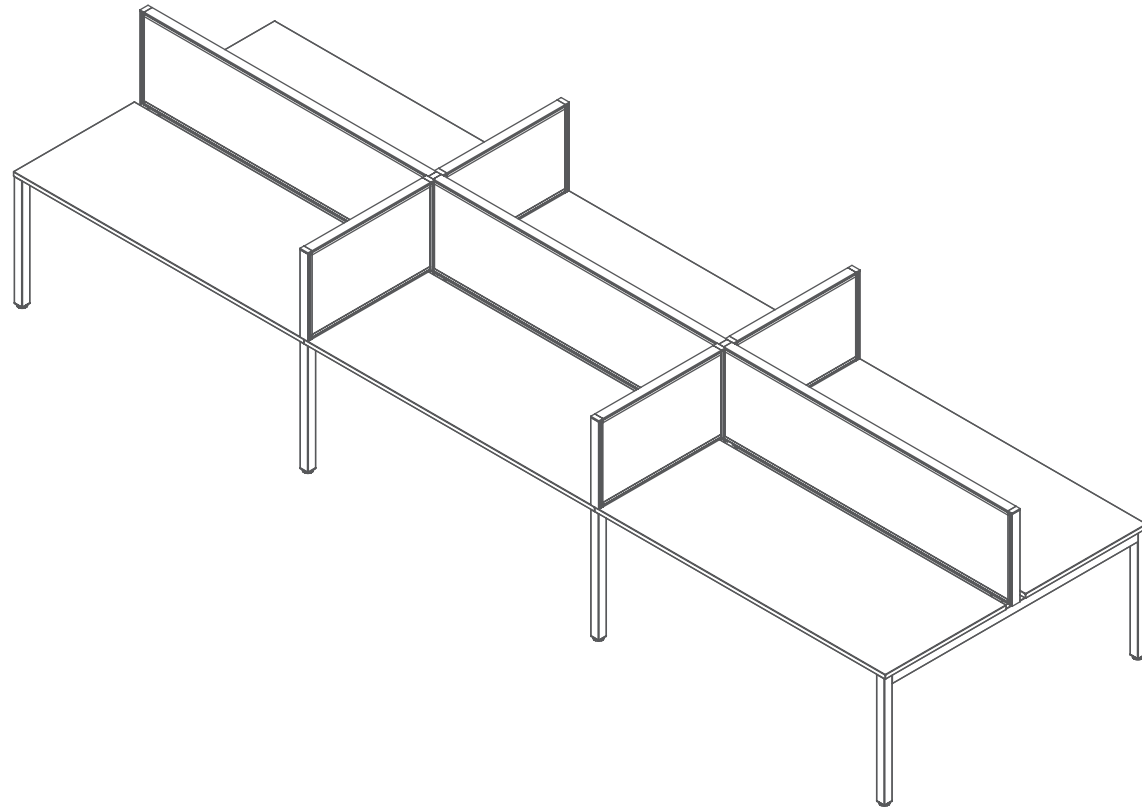

Axis 6-User Double Sided Workspace

Assembly Instructions

Axis 6-User Double Sided Workspace

Components List

Axis Worktop

1 x L & R Leg Pair

1 x L & R Leg Pair

6 x Pair AXKDBRAC

20 - ST5 x 70

Axis 6-User Double Sided Workspace

Assembly Instructions

Complete:

Optional Studio50 Desk Mounted Screen

Assembly Instructions

Studio50
Screens are
Australian
Made.

Optional Studio50 Desk Mounted Screen