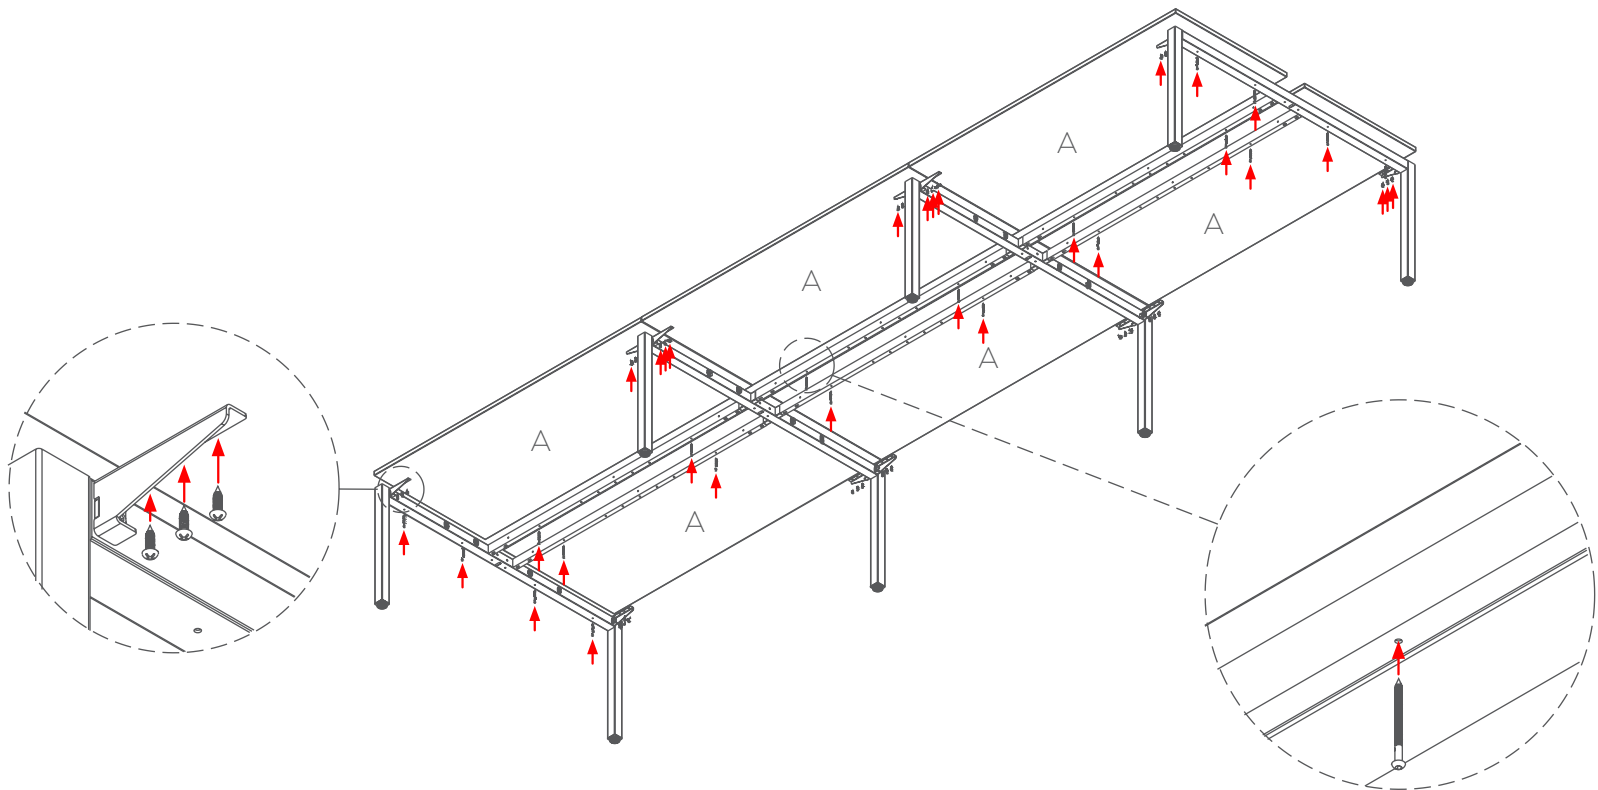

Axis 6-User Double Sided Workspace

Assembly Instructions

Axis 6-User Double Sided Workspace

Components List

Axis Worktop

1 x L & R Leg Pair

1 x L & R Leg Pair

6 x Pair AXKDBRAC

16 - M6 x 30

Axis 6-User Double Sided Workspace

Assembly Instructions

STEP 3:

Axis 6-User Double Sided Workspace

Assembly Instructions

STEP 4:

36 - ST6 x 23

20 - ST5 x 70

Axis 6-User Double Sided Workspace

Assembly Instructions

Complete:

Optional Studio50 Desk Mounted Screen

Assembly Instructions

Studio50
Screens are
Australian
Made.

Optional Studio50 Desk Mounted Screen