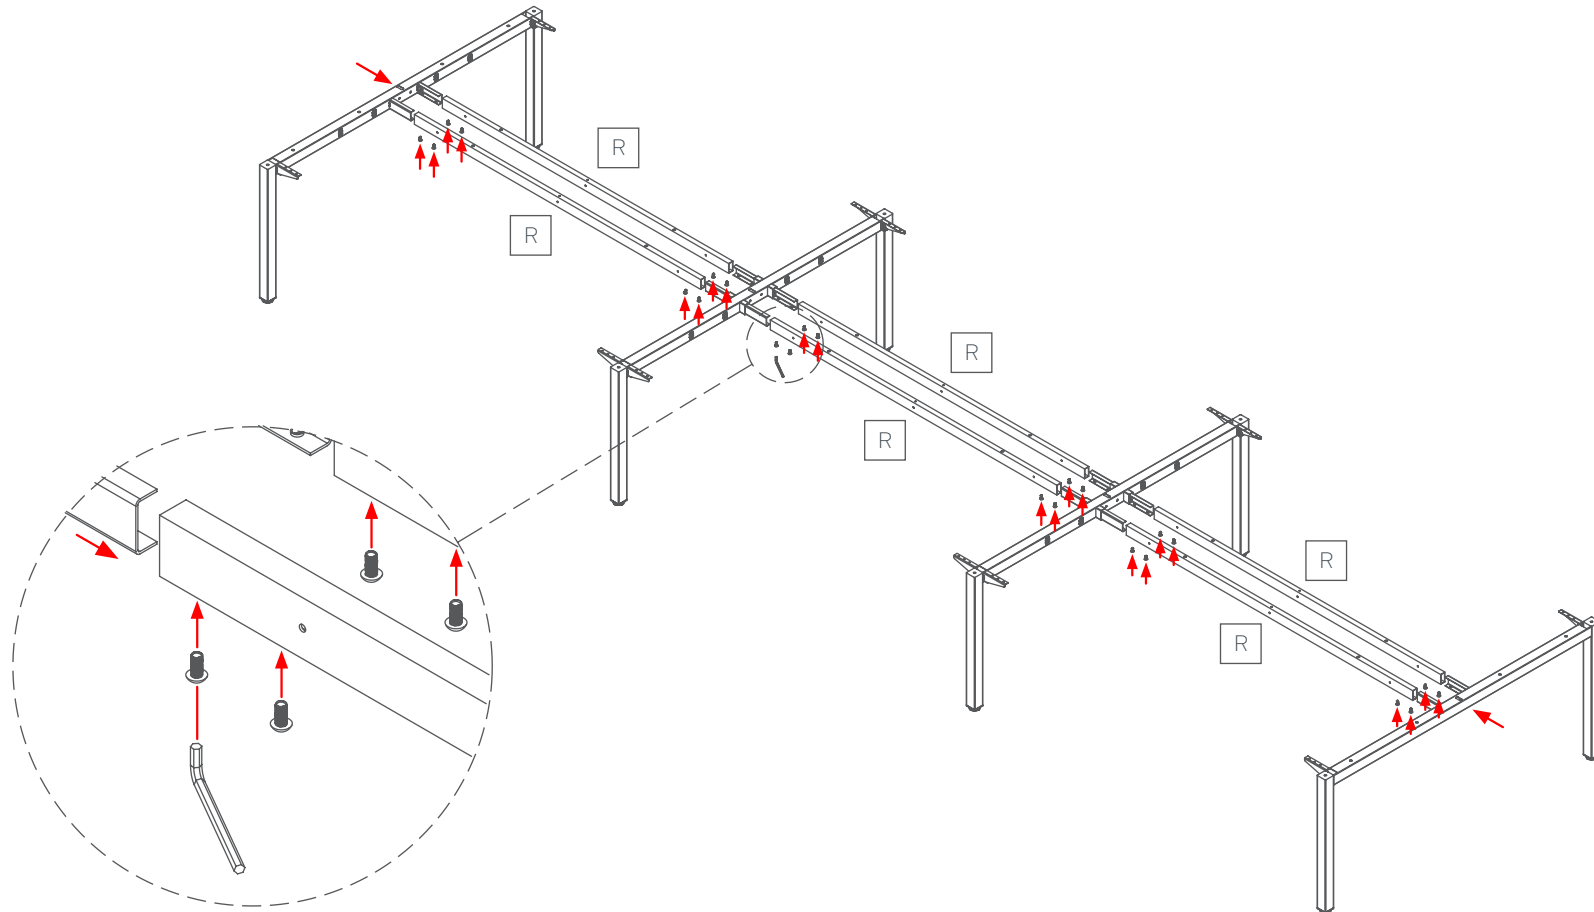

Axis 6-User Double Sided Workspace

Assembly Instructions

STEP 3: