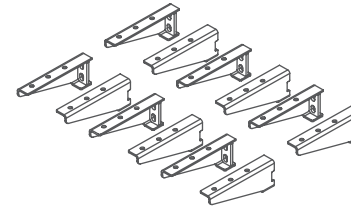

Axis 6-User Double Sided Workspace

Assembly Instructions

Axis 6-User Double Sided Workspace

Components List

Axis Worktop

1 x L & R Leg Pair

1 x L & R Leg Pair

6 x Pair AXKDBRAC

2 x Pair AXKDSPIGE

4 x Pair AXKDSPIGE

6 x Rail

32 - M6 x 20

16 - M6 x 30

24 - M8 x 16

36 - ST6 x 23

20 - ST5 x 70