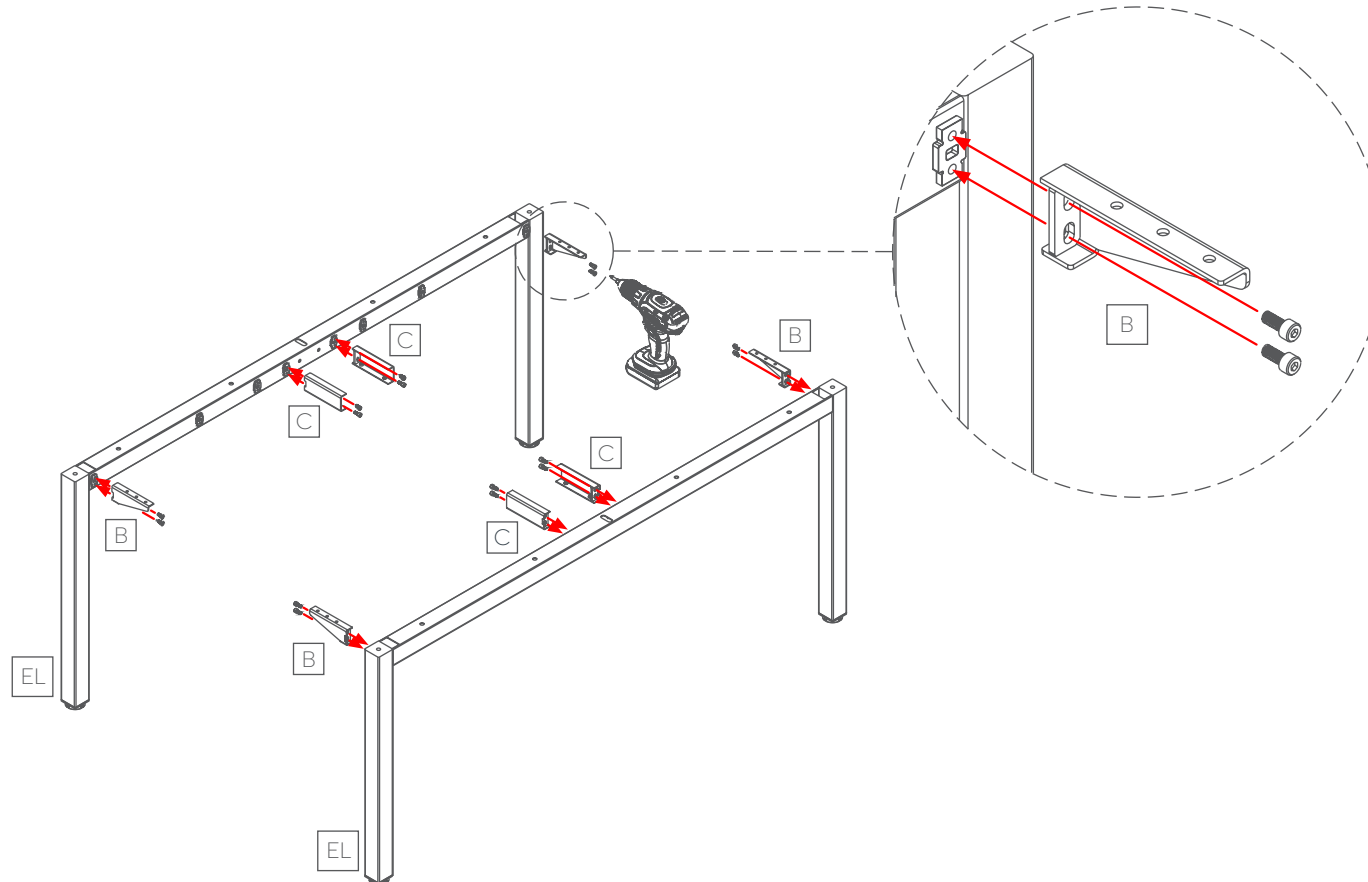

Axis 6-User Double Sided Workspace

Assembly Instructions

STEP 1:

16 - M6 x 20