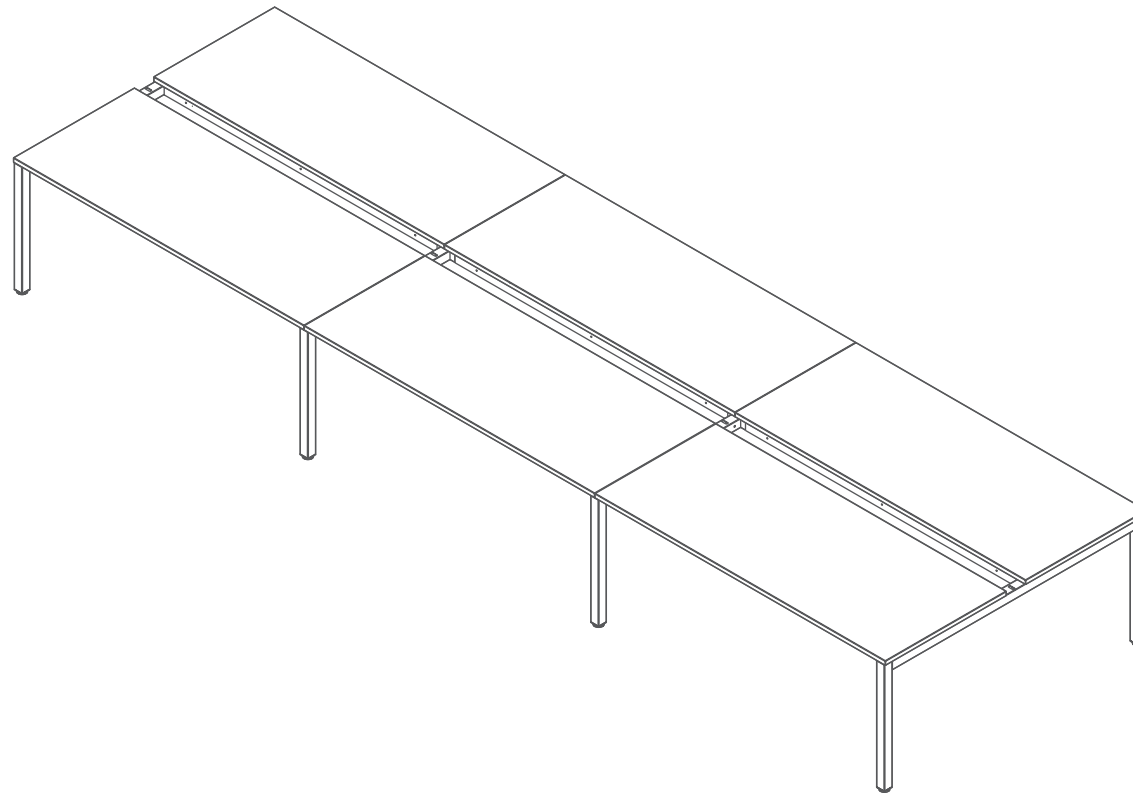

Axis 6-User Double Sided Workspace

Assembly Instructions

Axis 6-User Double Sided Workspace

Components List

Axis Worktop

1 x L & R Leg Pair

1 x L & R Leg Pair

6 x Pair AXKDBRAC

16 - M6 x 30

Axis 6-User Double Sided Workspace

Assembly Instructions

STEP 3:

Axis 6-User Double Sided Workspace

Assembly Instructions

STEP 4:

36 - ST6 x 23

20 - ST5 x 70

Axis 6-User Double Sided Workspace

Assembly Instructions

Complete:

Optional Studio50 Desk Mounted Screen

Assembly Instructions

Studio50
Screens are
Australian
Made.

Optional Studio50 Desk Mounted Screen