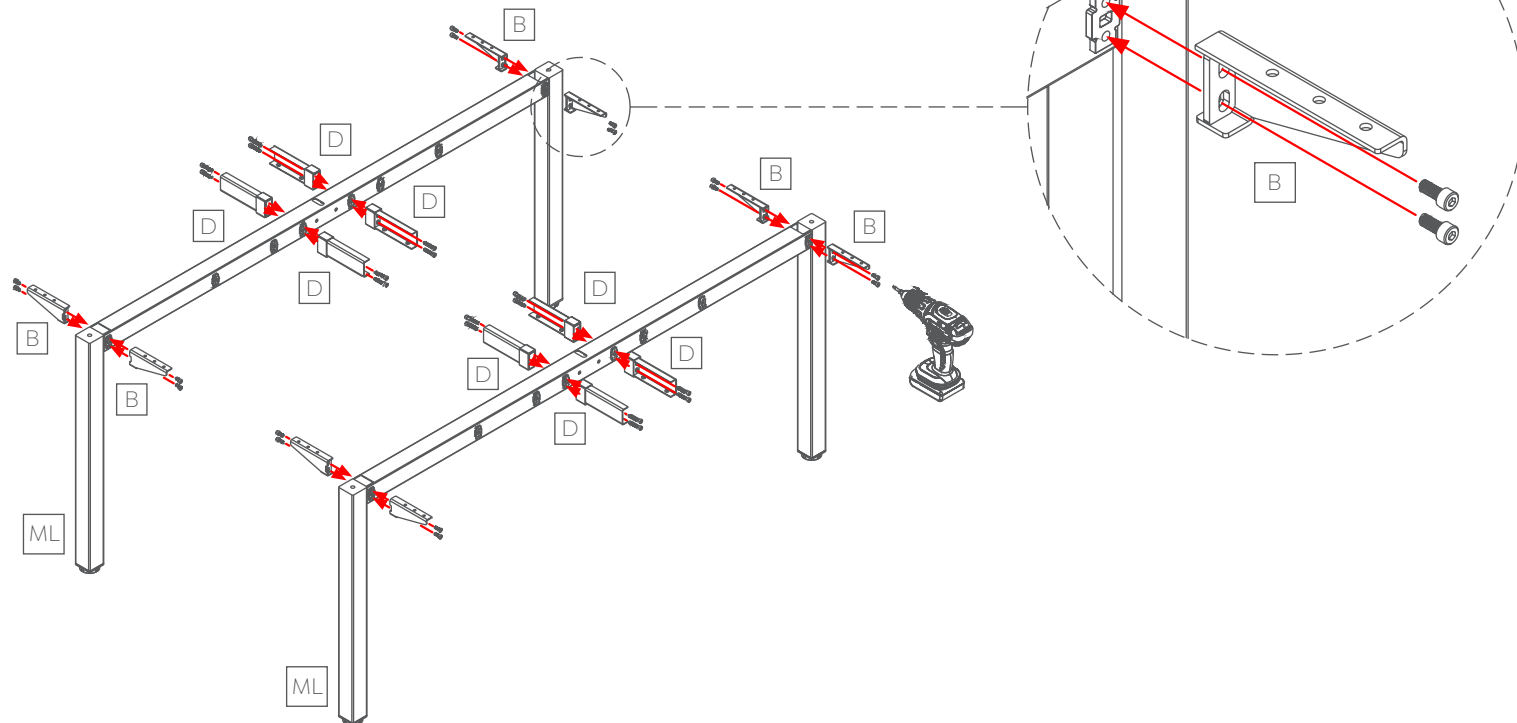

Axis 6-User Double Sided Workspace

Assembly Instructions

STEP 2:

16 - M6 x 20

16 - M6 x 30