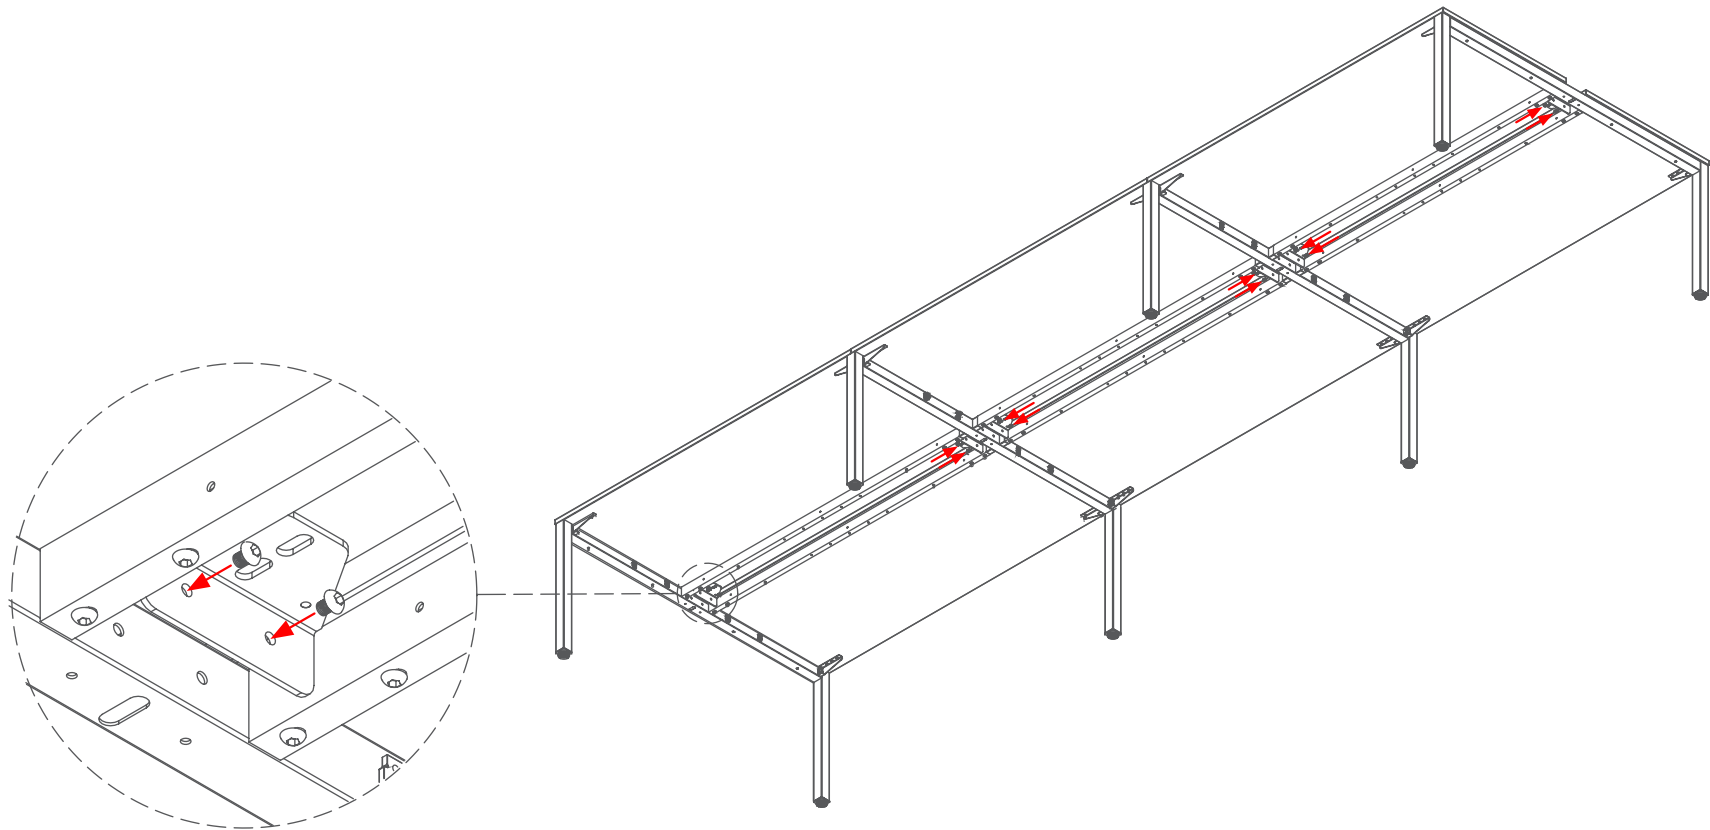

Optional Studio50 Desk Mounted Screen

Assembly Instructions

STEP 1: