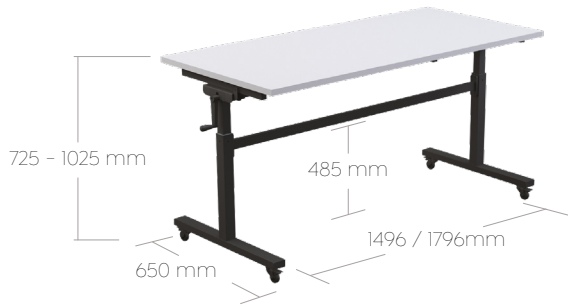

Height Adjustable Flip Table

Product Data Specification

Height Adjustable Flip Table

Product Data Specification

| Product | Description | Worktop | Code |
|--|--|------------|---------------------|
|  | HA Flip Table Black Powdercoated Frame | 1500 x 750 | OG_AXHAFLIP1575_B_# |
| | | 1800 x 750 | OG_AXHAFLIP1875_B_# |
| | | 1800 x 900 | OG_AXHAFLIP189_B_# |

COMPONENTS

| Product | Description | Code |
|---|----------------------------------|-------------------------------|
|  | Worktops White/New Oak | 1500 x 750 OG_AXD1575_W |
| | | 1500 x 750 OG_AXD1575_NO |
| | | 1800 x 750 OG_AXD1875_W |
| | | 1800 x 750 OG_AXD1875_NO |
| | | 1800 x 900 OG_AXT189_W__T |
| | | 1800 x 900 OG_AXT189_NO__T |
| | Leg Sets | 1500 OG_HA1500_B_A |
| | | 1800 OG_HA1800_B_A |
| | Rail Sets | 1500 OG_HA1500_B_B |
| | | 1800 OG_HA1800_B_B |