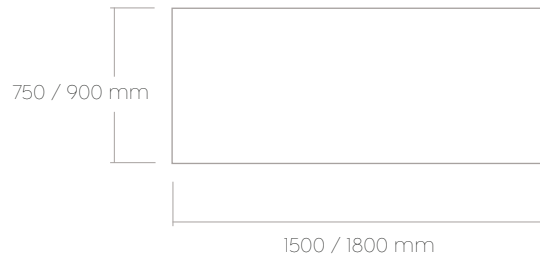

Height Adjustable Flip Table

Product Data Specification

Height Adjustable Flip Table

Product Data Specification

| Product | Description | Worktop | Code |
|--|--|------------|---------------------|
|  | HA Flip Table Black Powdercoated Frame | 1500 x 750 | OG_AXHAFLIP1575_B_# |
| | | 1800 x 750 | OG_AXHAFLIP1875_B_# |
| | | 1800 x 900 | OG_AXHAFLIP189_B_# |