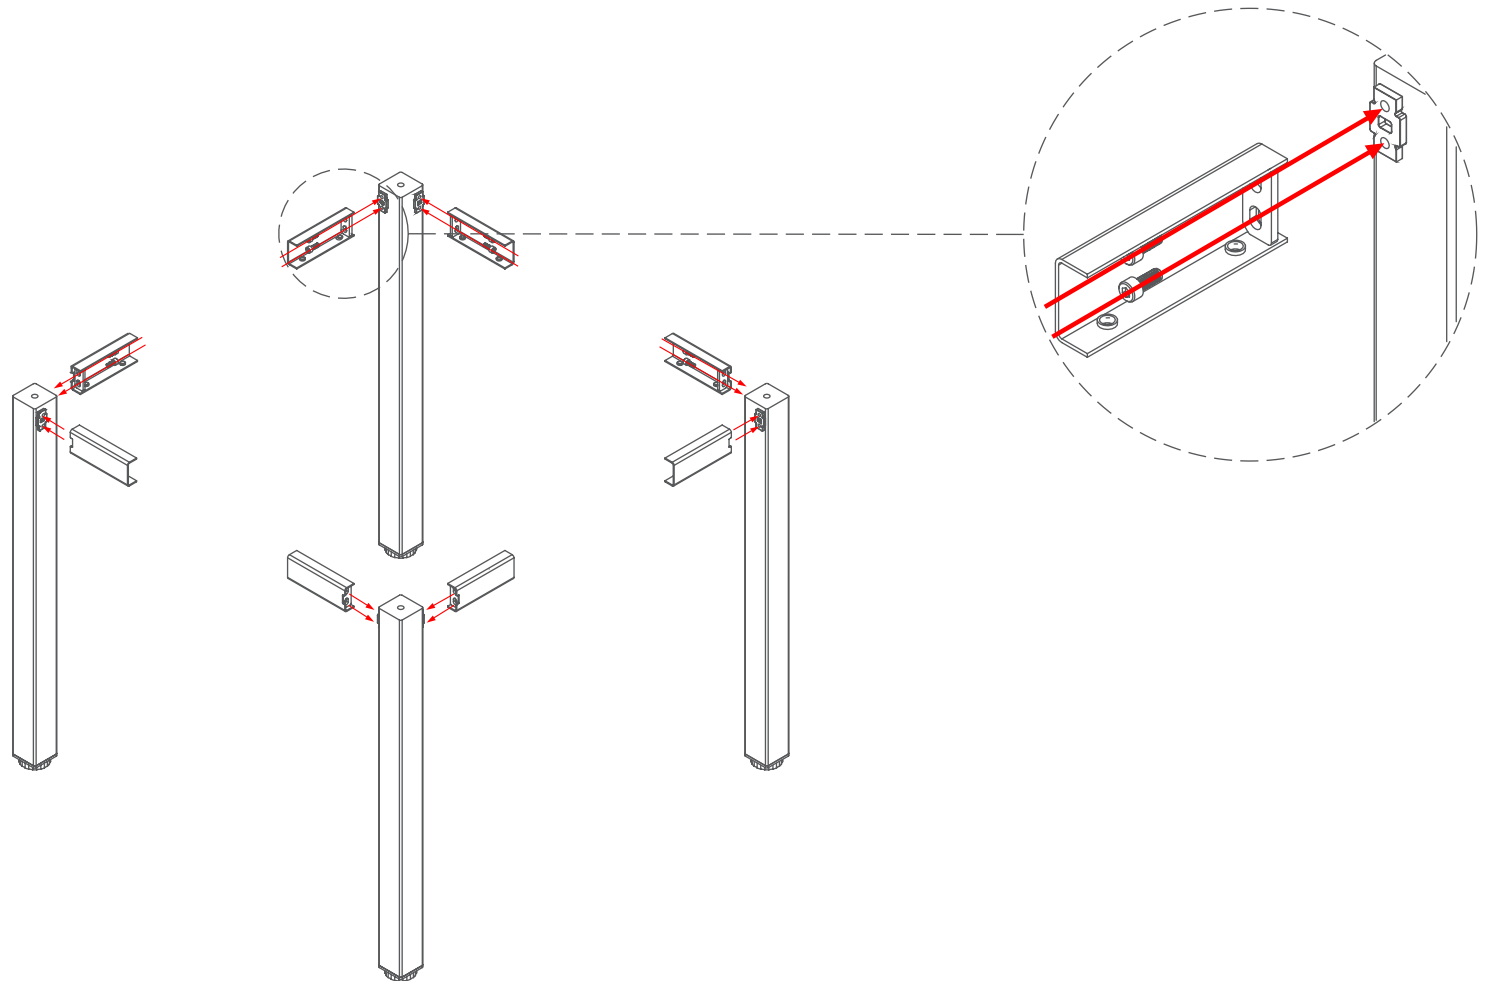

OLG

Axis Meeting Table 1800mm x 750mm

Assembly Instructions

Axis Meeting Table 1800mm x 750mm

Components List

Axis Worktop

Axis 90° Corner Leg Set 4 KD

2 x Desk Rail

2 x Desk Rail

16 - M6 x 20

16 - M8 x 16

8 - ST5 x 70

Axis Meeting Table 1800mm x 750mm

Assembly Instructions

STEP 1:

Axis Meeting Table 1800mm x 750mm

Components List

STEP 2:

16 - M8 x 16

Axis Meeting Table 1800mm x 750mm

Assembly Instructions

STEP 3:

Axis Meeting Table 1800mm x 750mm

Components List