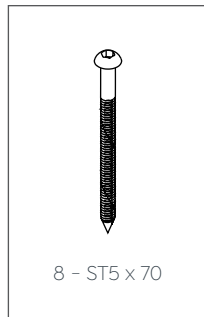

OLG

Axis Meeting Table 1800mm x 750mm

Assembly Instructions

Axis Meeting Table 1800mm x 750mm

Components List

Axis Worktop

Axis 90° Corner Leg Set 4 KD

2 x Desk Rail

2 x Desk Rail

16 - M6 x 20

16 - M8 x 16

8 - ST5 x 70

Axis Meeting Table 1800mm x 750mm

Assembly Instructions

STEP 1:

Axis Meeting Table 1800mm x 750mm

Components List

STEP 2:

16 - M8 x 16

Axis Meeting Table 1800mm x 750mm

Assembly Instructions

STEP 3:

Axis Meeting Table 1800mm x 750mm

Components List