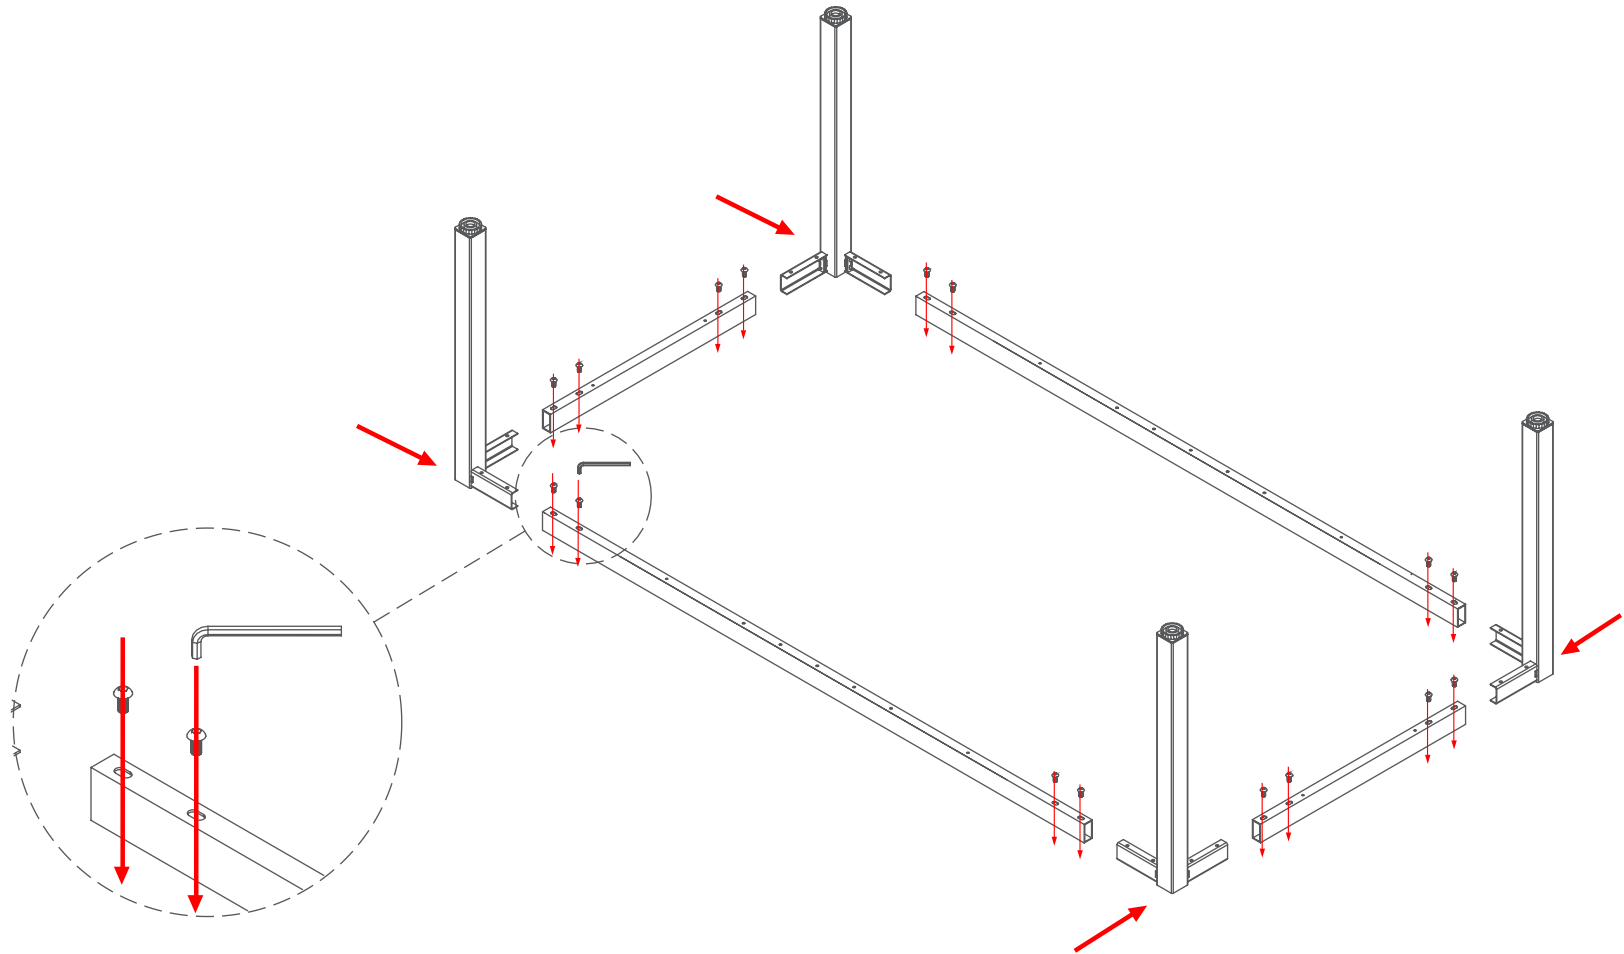

OLG

Axis Meeting Table 1800mm x 750mm

Assembly Instructions

Axis Meeting Table 1800mm x 750mm

Components List

Axis Worktop

Axis 90° Corner Leg Set 4 KD

2 x Desk Rail

2 x Desk Rail

16 - M6 x 20

16 - M8 x 16

8 - ST5 x 70

Axis Meeting Table 1800mm x 750mm

Assembly Instructions

STEP 1:

Axis Meeting Table 1800mm x 750mm

Components List

STEP 2:

16 - M8 x 16

Axis Meeting Table 1800mm x 750mm

Assembly Instructions

STEP 3:

Axis Meeting Table 1800mm x 750mm

Components List