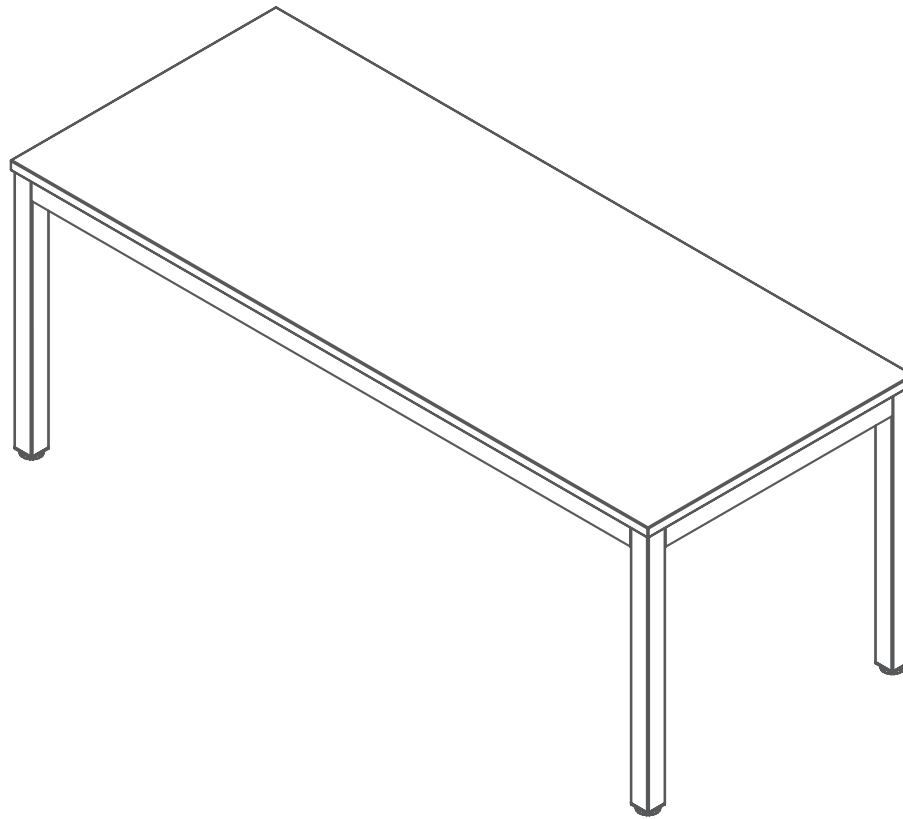

OLG

Axis Meeting Table 1800mm x 750mm

Assembly Instructions

Axis Meeting Table 1800mm x 750mm

Components List

Axis Worktop

Axis 90° Corner Leg Set 4 KD

2 x Desk Rail

2 x Desk Rail

16 - M6 x 20

16 - M8 x 16

8 - ST5 x 70

Axis Meeting Table 1800mm x 750mm

Assembly Instructions

STEP 1:

Axis Meeting Table 1800mm x 750mm

Components List

STEP 2:

16 - M8 x 16

Axis Meeting Table 1800mm x 750mm

Assembly Instructions

STEP 3:

Axis Meeting Table 1800mm x 750mm

Components List