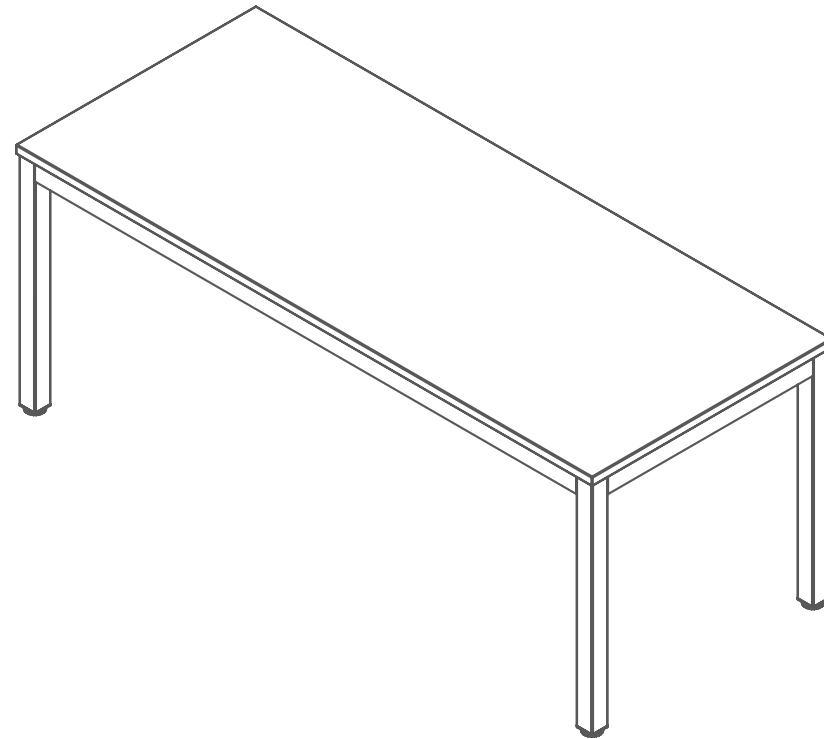

Axis Meeting Table 1800mm x 750mm

Components List

STEP 6: