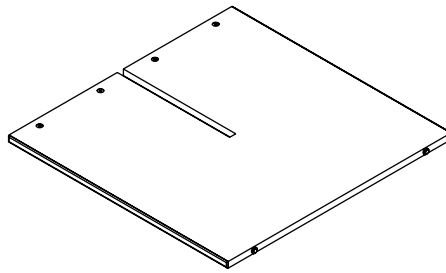

OLG

EkoSystem 1200mm Diameter

Assembly Instructions

EkoSystem 1200mm Diameter

Components List

Top Panel (A)

Left Side Panel (X)

Right Side Panel (Z)

8 - 6 x 35mm Cam Bolts

c1

8 - 8 x 30mm Dowel Pin

d1

8 - 5/8" Cam Cover

c2

Pre-installed Parts:

Cam

c5

STEP 1:

EkoSystem 1200mm Diameter

Assembly Instructions

STEP 2:

STEP 3:

EkoSystem 1200mm Diameter

Assembly Instructions