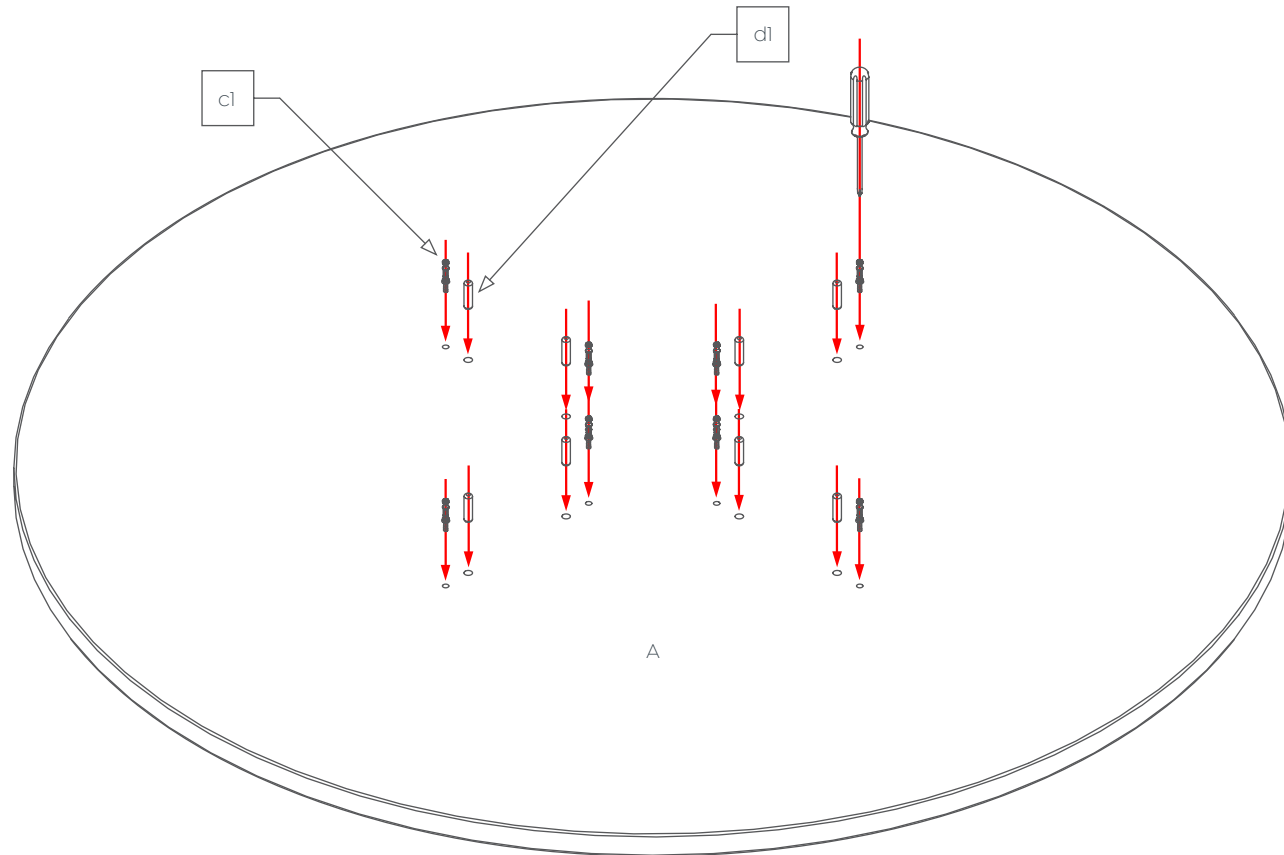

OLG

EkoSystem 1200mm Diameter

Assembly Instructions

EkoSystem 1200mm Diameter

Components List

Top Panel (A)

Left Side Panel (X)

Right Side Panel (Z)

8 - 6 x 35mm Cam Bolts

c1

8 - 8 x 30mm Dowel Pin

d1

8 - 5/8" Cam Cover

c2

Pre-installed Parts:

Cam

c5

STEP 1:

EkoSystem 1200mm Diameter

Assembly Instructions

STEP 2:

STEP 3:

EkoSystem 1200mm Diameter

Assembly Instructions