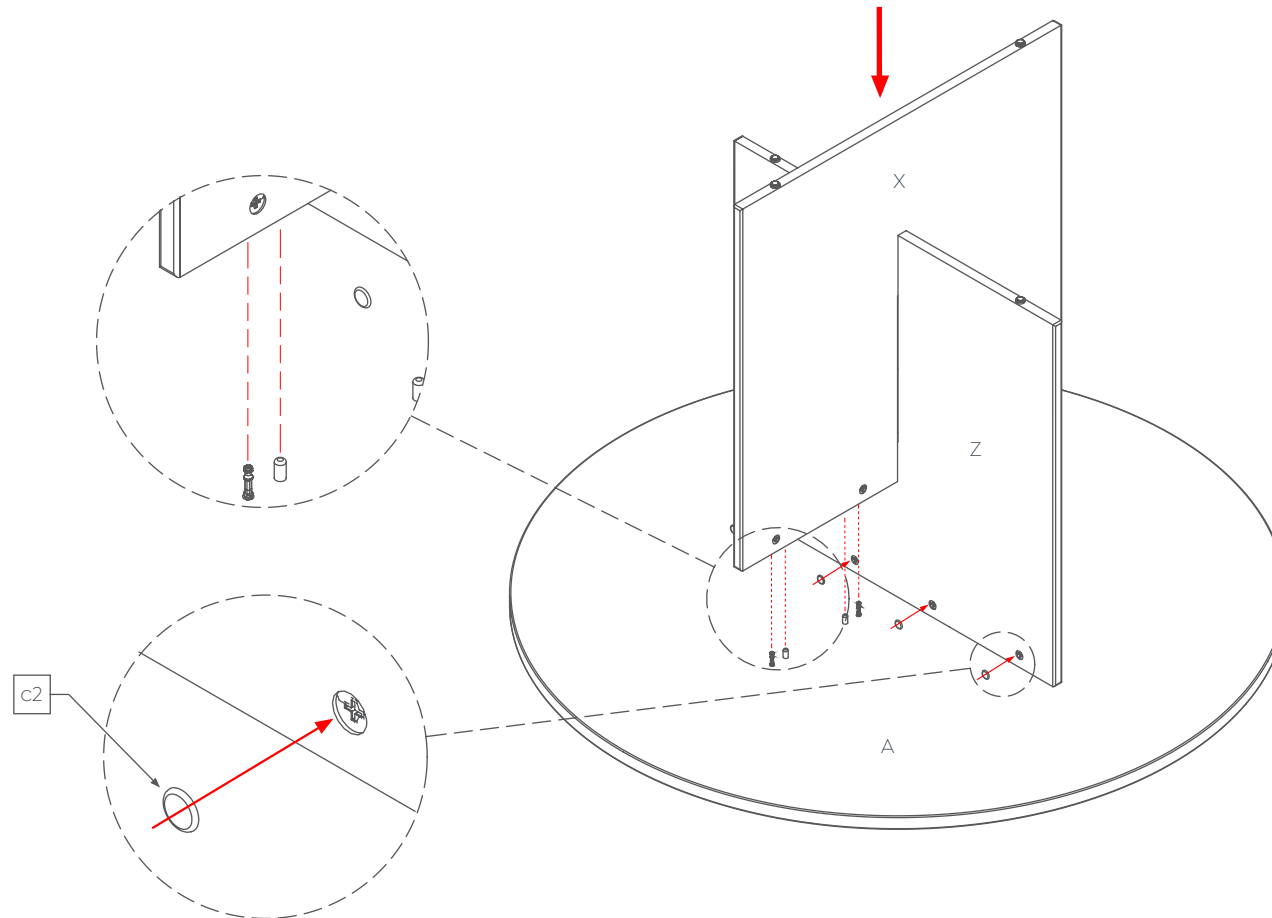

8 - 6 x 35mm Cam Bolts

c1

8 - 8 x 30mm Dowel Pin

d1

8 - 5/8" Cam Cover

c2

Pre-installed Parts:

Cam

c5

STEP 1:

EkoSystem 1200mm Diameter

Assembly Instructions

STEP 2:

STEP 3:

EkoSystem 1200mm Diameter

Assembly Instructions