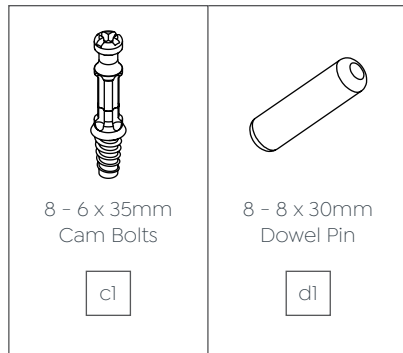

OLG

EkoSystem 1200mm Diameter

Assembly Instructions

EkoSystem 1200mm Diameter

Components List

Top Panel (A)

Left Side Panel (X)

Right Side Panel (Z)

8 - 6 x 35mm Cam Bolts

c1

8 - 8 x 30mm Dowel Pin

d1

8 - 5/8" Cam Cover

c2

Pre-installed Parts:

Cam

c5

STEP 1:

EkoSystem 1200mm Diameter

Assembly Instructions

STEP 2:

STEP 3:

EkoSystem 1200mm Diameter

Assembly Instructions