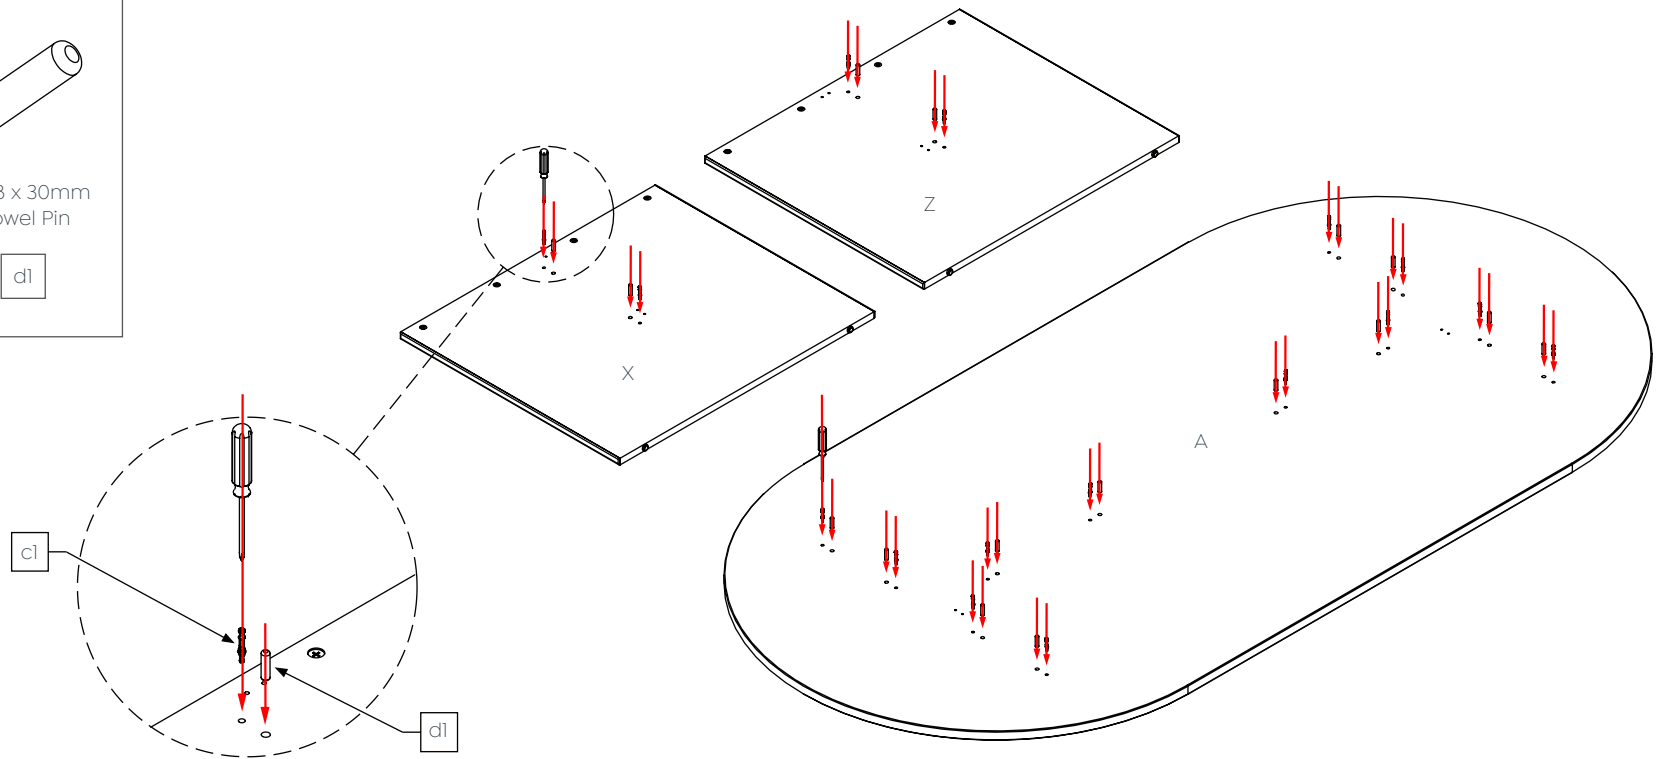

Ekosystem Meeting Table 2400 x 1200mm

Assembly Instructions

Ekosystem Meeting Table 2400 x 1200mm

Components List

STEP 1:

Ekosystem Meeting Table 2400 x 1200mm

Components List

STEP 2:

STEP 3:

EkoSystem 1200mm Diameter

Assembly Instructions

STEP 4:

STEP 5:

EkoSystem 1200mm Diameter

Assembly Instructions

STEP 6: