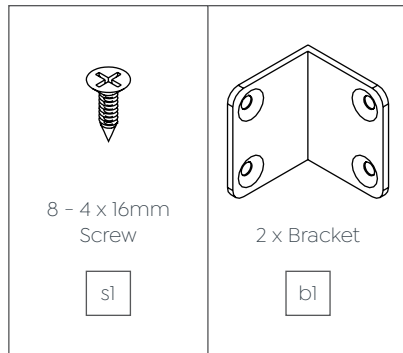

Ekosystem Meeting Table 2400 x 1200mm

Assembly Instructions

Ekosystem Meeting Table 2400 x 1200mm

Components List

STEP 1:

Ekosystem Meeting Table 2400 x 1200mm

Components List

STEP 2:

STEP 3:

EkoSystem 1200mm Diameter

Assembly Instructions

STEP 4:

STEP 5:

EkoSystem 1200mm Diameter

Assembly Instructions

STEP 6: