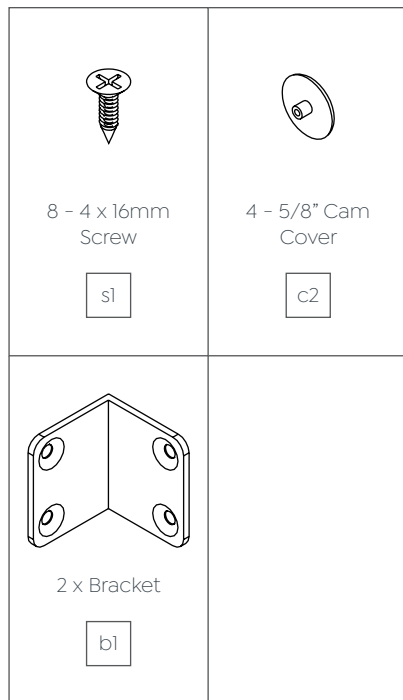

Ekosystem Meeting Table 2400 x 1200mm

Assembly Instructions

Ekosystem Meeting Table 2400 x 1200mm

Components List

STEP 1:

Ekosystem Meeting Table 2400 x 1200mm

Components List

STEP 2:

STEP 3:

EkoSystem 1200mm Diameter

Assembly Instructions

STEP 4:

STEP 5:

EkoSystem 1200mm Diameter

Assembly Instructions

STEP 6: