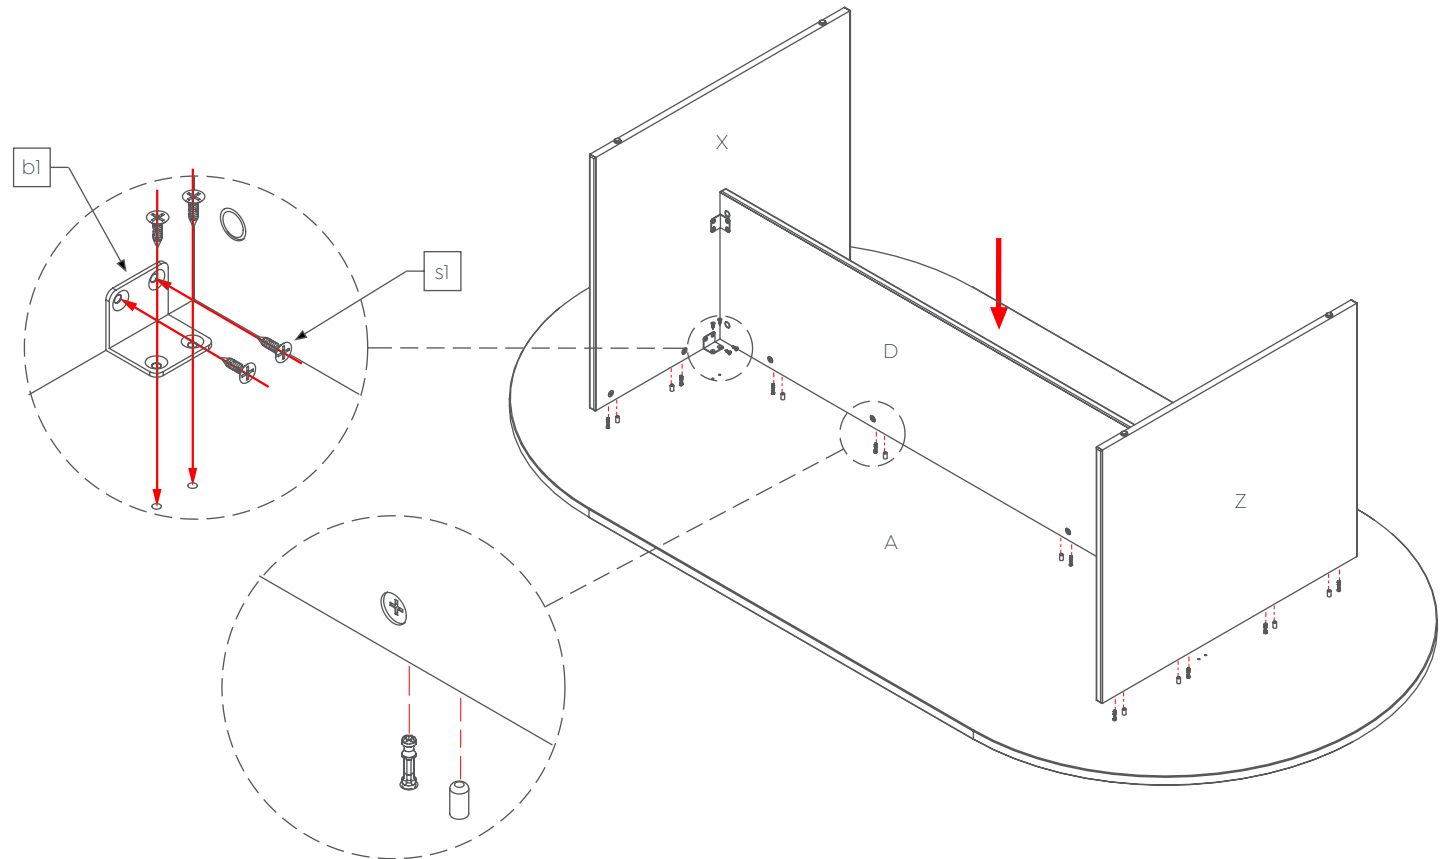

Ekosystem Meeting Table 2400 x 1200mm

Assembly Instructions

Ekosystem Meeting Table 2400 x 1200mm

Components List

STEP 1:

Ekosystem Meeting Table 2400 x 1200mm

Components List

STEP 2:

STEP 3:

EkoSystem 1200mm Diameter

Assembly Instructions

STEP 4:

STEP 5:

EkoSystem 1200mm Diameter

Assembly Instructions

STEP 6: