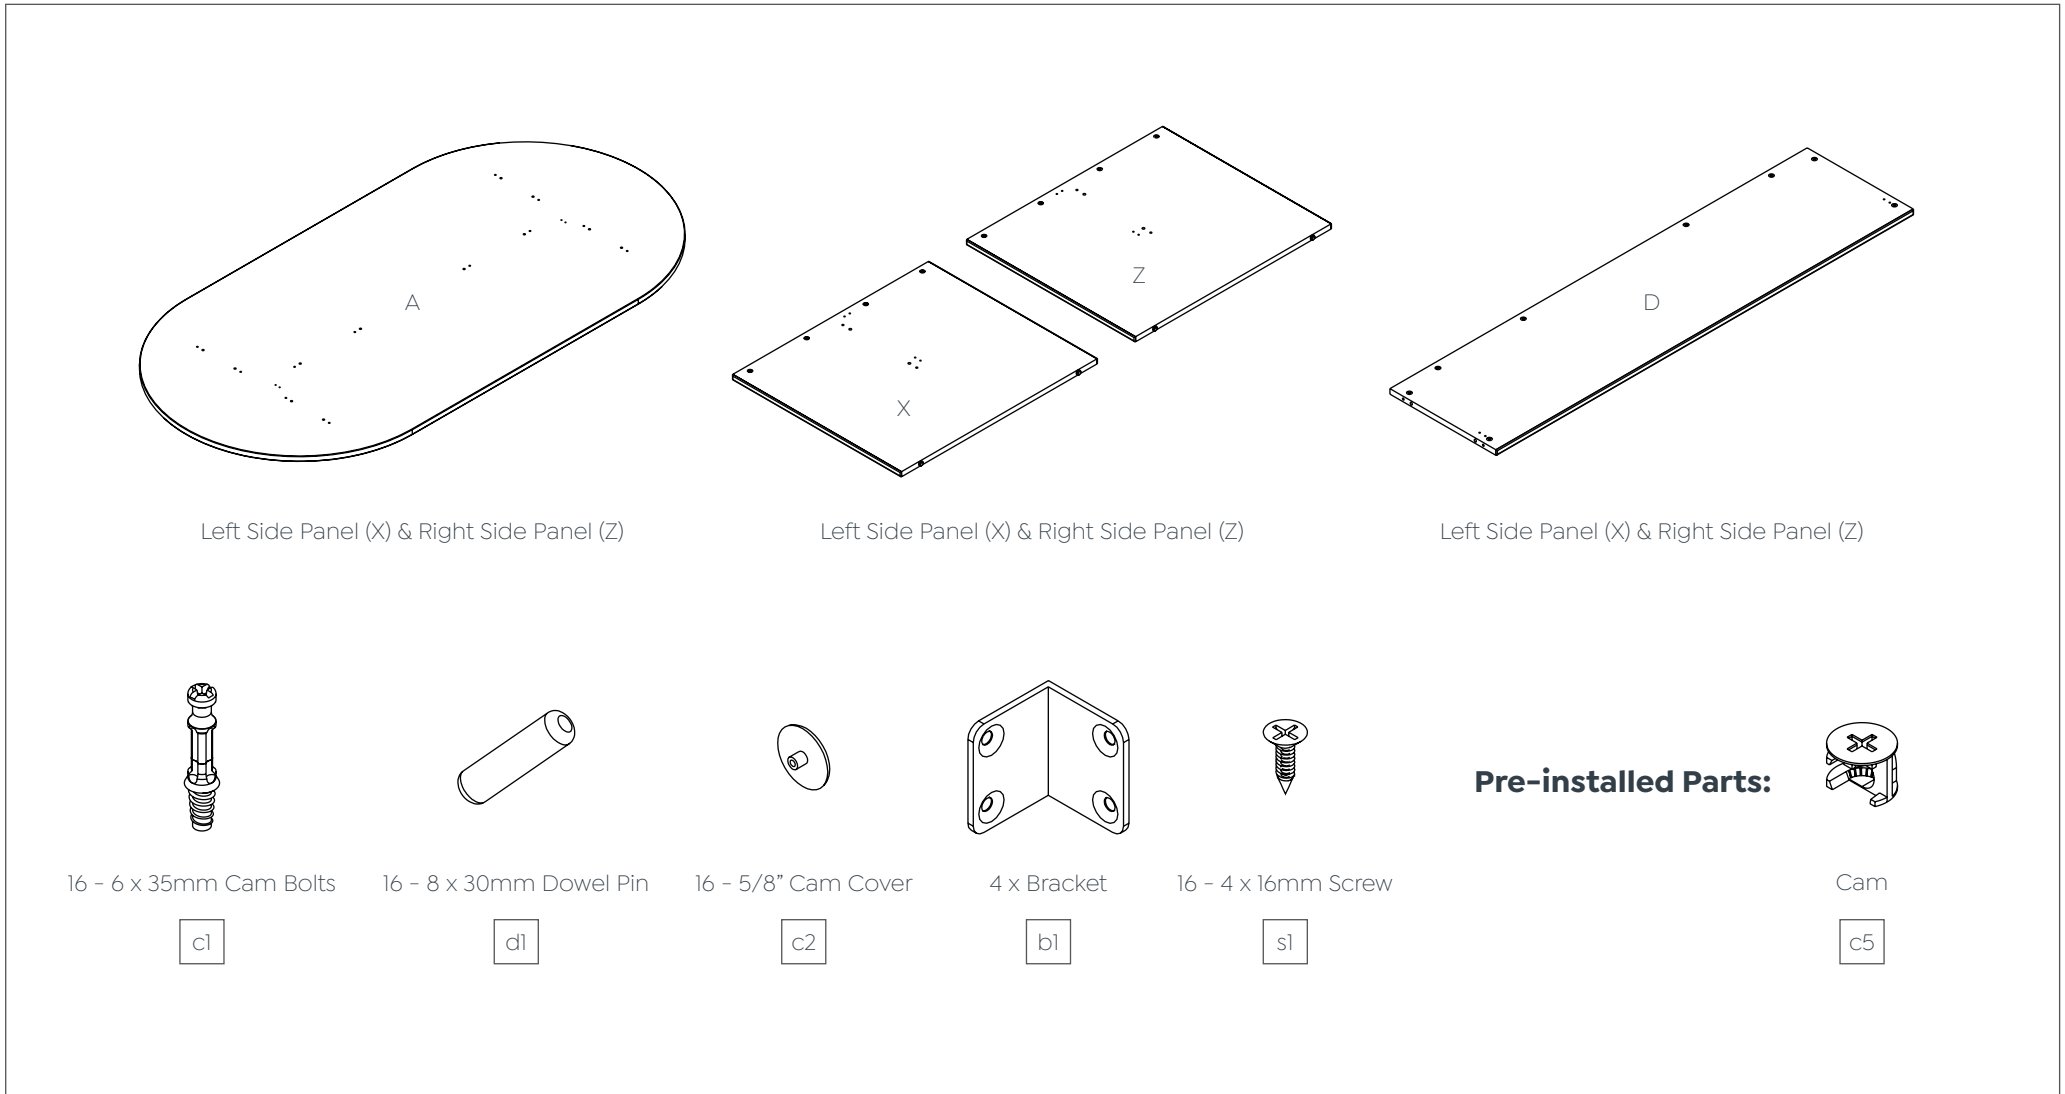

Ekosystem Meeting Table 2400 x 1200mm

Assembly Instructions

Ekosystem Meeting Table 2400 x 1200mm

Components List

STEP 1:

Ekosystem Meeting Table 2400 x 1200mm

Components List

STEP 2:

STEP 3:

EkoSystem 1200mm Diameter

Assembly Instructions

STEP 4:

STEP 5:

EkoSystem 1200mm Diameter

Assembly Instructions

STEP 6: