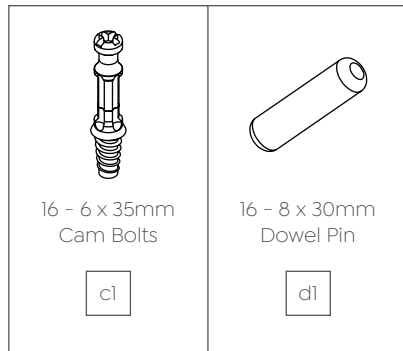

Ekosystem Meeting Table 2400 x 1200mm

Assembly Instructions

Ekosystem Meeting Table 2400 x 1200mm

Components List

STEP 1:

Ekosystem Meeting Table 2400 x 1200mm

Components List

STEP 2:

STEP 3:

EkoSystem 1200mm Diameter

Assembly Instructions

STEP 4:

STEP 5:

EkoSystem 1200mm Diameter

Assembly Instructions

STEP 6: