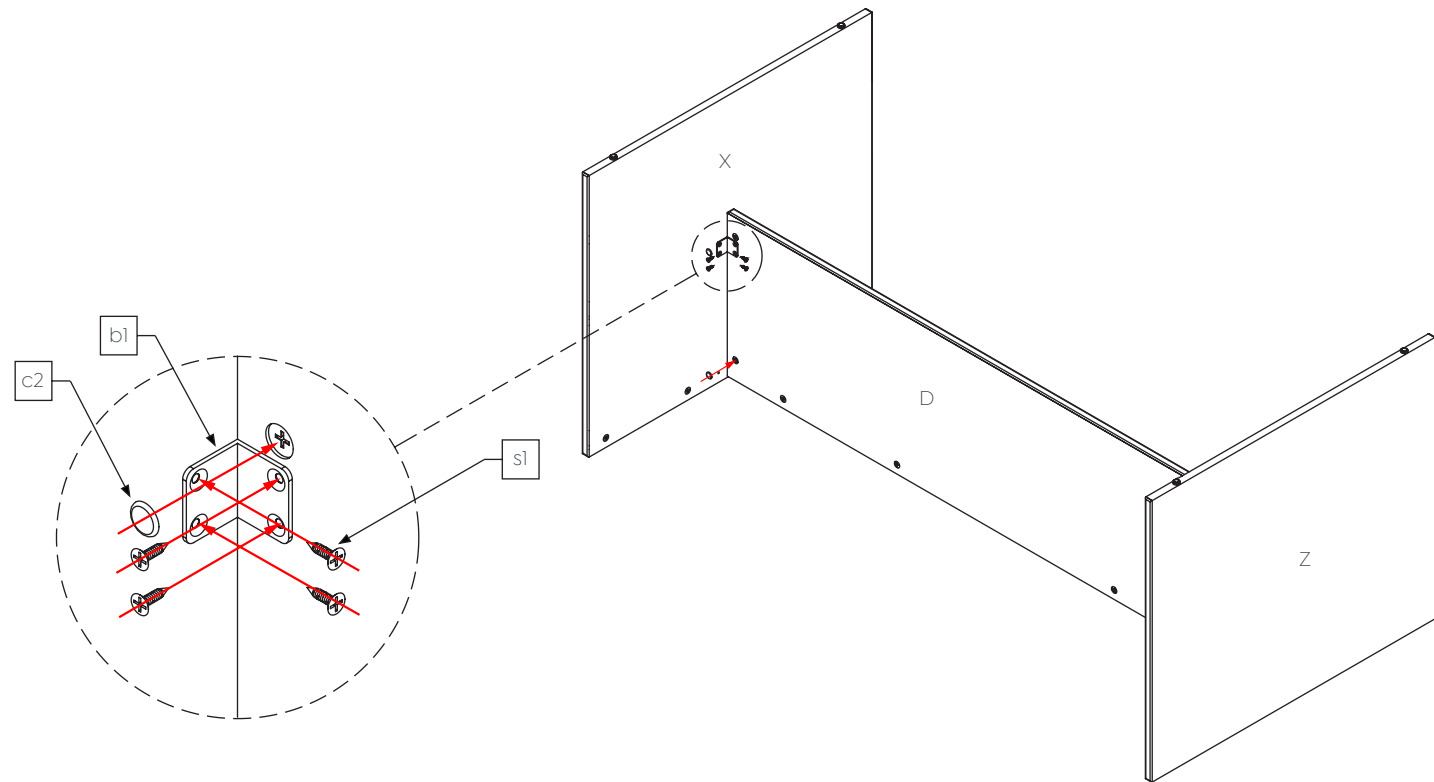

Ekosystem Meeting Table 2400 x 1200mm

Assembly Instructions

Ekosystem Meeting Table 2400 x 1200mm

Components List

STEP 1:

Ekosystem Meeting Table 2400 x 1200mm

Components List

STEP 2:

STEP 3:

EkoSystem 1200mm Diameter

Assembly Instructions

STEP 4:

STEP 5:

EkoSystem 1200mm Diameter

Assembly Instructions

STEP 6: