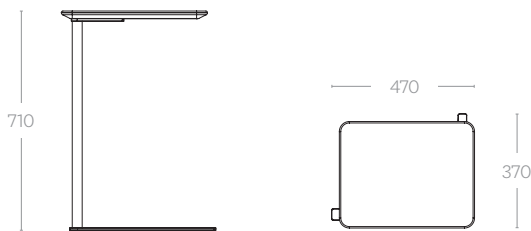

Tablet Table

The Motion Tablet Table is designed to fit alongside the entire MotionOffice range. Ideal for using a laptop or notebook.

Dimensions (mm)

Worksurface & Frame Options

White Lacquer

Solid Beech

Black Powdercoat