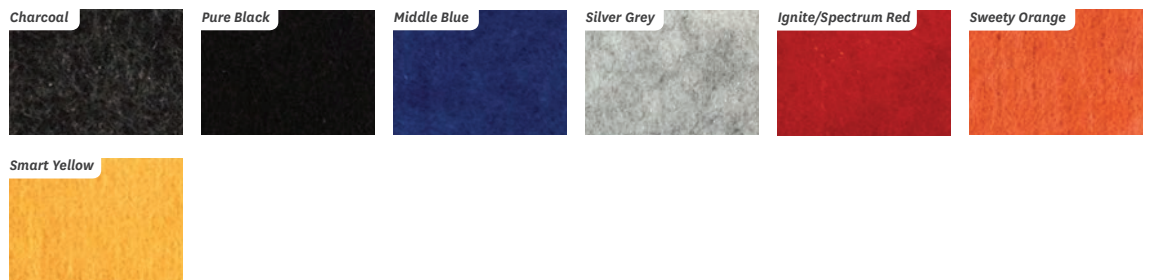

Seating & Screen Fabric Options

Breathe

Splice

Motion Felt

E-Panel