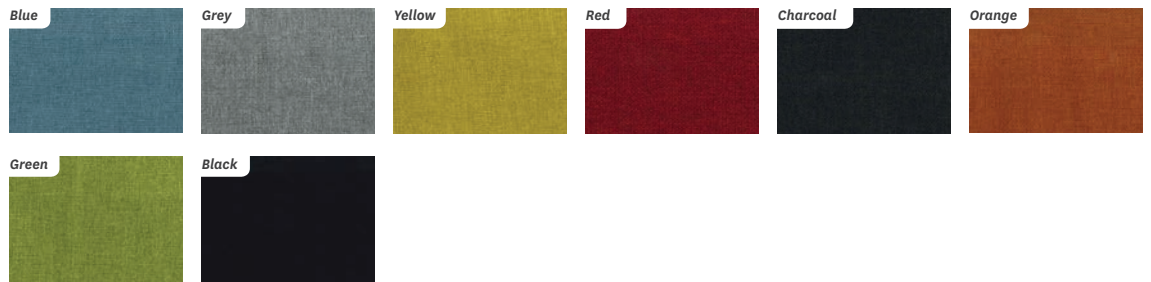

Seating & Screen Fabric Options

Breathe

Splice

Motion Felt

E-Panel