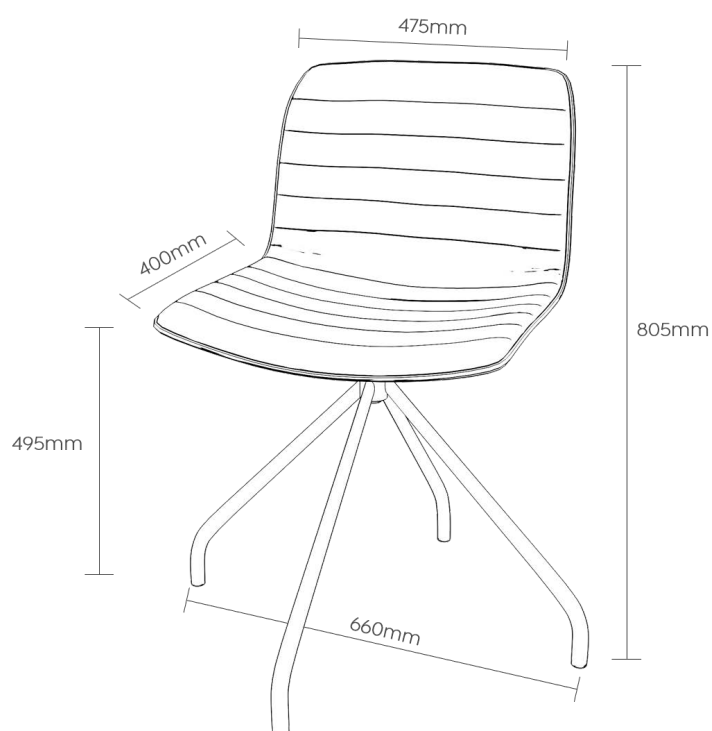

SMOOTHM

Product Data Specification

Smooth 4 point

Product Data Specification

The Smooth 4 point chair has a sleek modern design, boasting comfort and class. The chair is perfect for reception areas, meeting rooms or breakout areas. The Smooth seat is upholstered in charcoal Yuna fabric and has a 360 degree range. The frame is all black powdercoated, 4 point base.

Standard Features

Upholstered in
Charcoal Yuna fabric

360 degree swivel range

All black powder coat base

Works equally as well as
a visitor or meeting chair,
or in reception areas or
breakout zones

Dimensions

Smooth 4 point

Seat Height: 495 mm
Seat Width: 475 mm
Seat Depth: 400 mm
Overall Height: 805 mm

OLG

Smooth 4 point

Smooth 4 point

Live chat to the team @ myolg.online