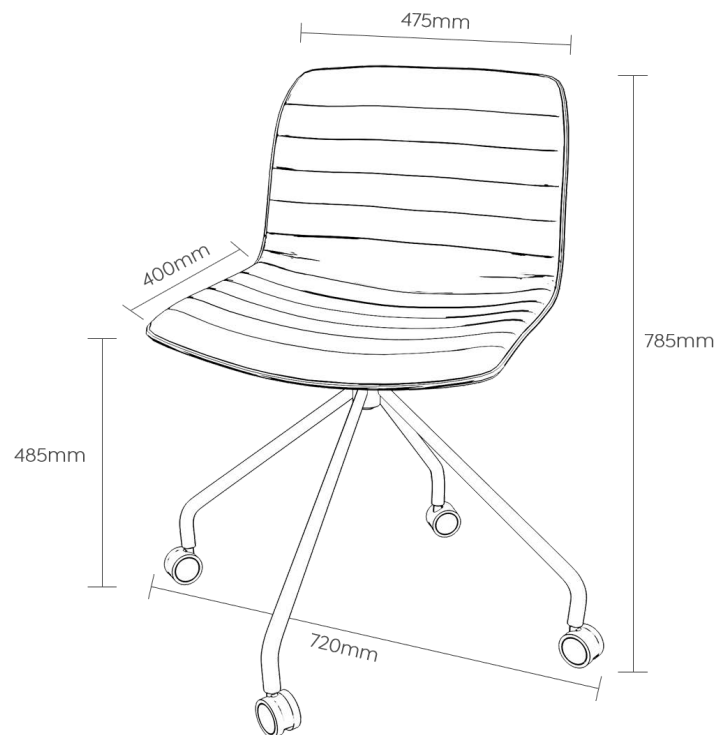

## Product Data Specification

The Smooth chair has a sleek modern design, boasting comfort and class. The chair is perfect for reception areas, meeting rooms or breakout areas. Smooth seat is upholstered in charcoal Yuna fabric and has a 360 degree range. The frame is all black powdercoated, 4 point with black nylon castors.

### Standard Features

Upholstered in  
Charcoal Yuna fabric

360 degree swivel range

All black powder coat base

Smooth Swivel:  
4x black nylon castors

Works equally as well as  
a visitor or meeting chair,  
or in reception areas or  
breakout zones

### Dimensions

#### Smooth Swivel

Seat Height: 485 mm  
Seat Width: 475 mm  
Seat Depth: 400 mm  
Overall Height: 785 mm