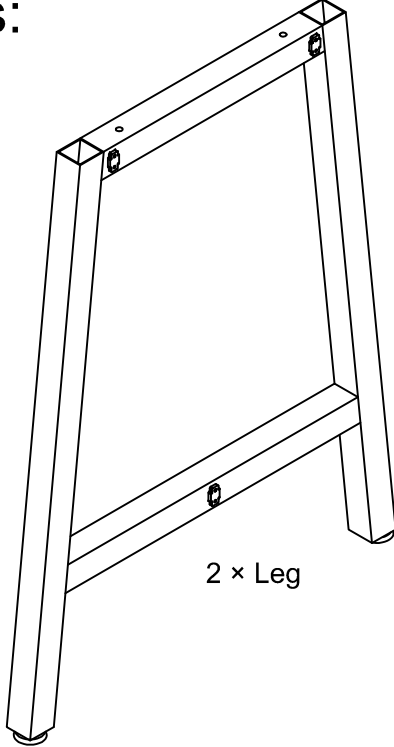

# MODEL: TRESBARLEGE

---

Parts:

2 x Leg

3 Pair xL&R AXKDSPIGE

2 x AXRAIL

1 x AXBOTRAIL

12 x M8x16

12 x M6x20

8 x ST5x70

Tool:

Electric Driver Hex

Electric Driver Square

Allen Key

# Step 1

12 × M6×20

## Step 2

12 × M8×16