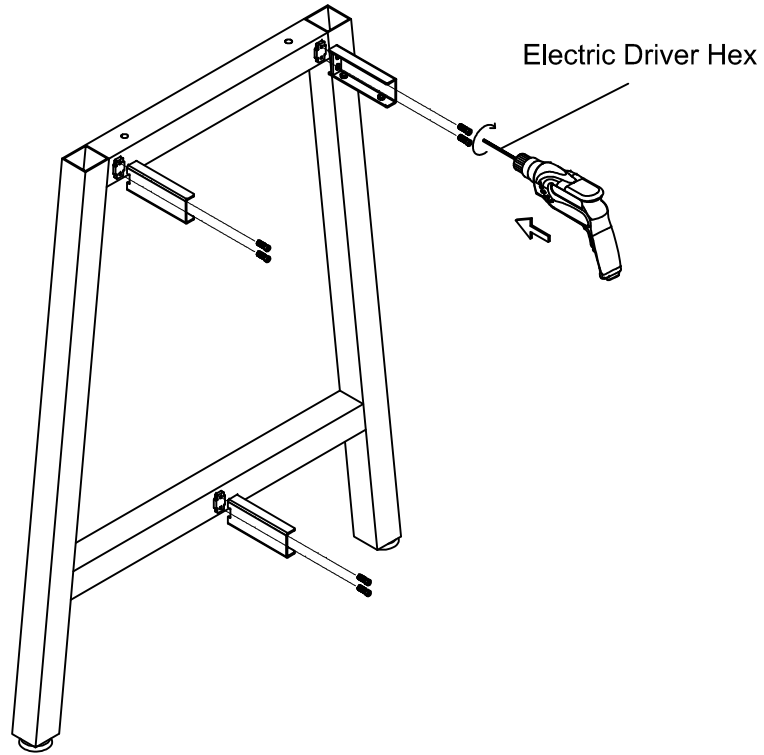

Step 1

12 × M6×20