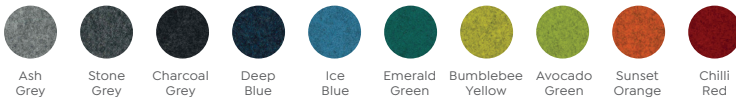

OLG

Luna

Product Data Specification

Luna

Product Data Specification

Standard Features

One-piece flexible polypropylene shell available in black or white

Comfortable seat cushion upholstered in Motion Felt or black / white PU

Steel legs (black or white powdercoat finish) with castors or a 4 leg oak frame

Available in chair or barstool style

Suitable for meeting, visitor, breakout or cafeteria areas

Dimensions

Luna Castor

| | |
|----------------|--------|
| Seat Height | 465 mm |
| Seat Width | 470 mm |
| Seat Depth | 440 mm |
| Overall Height | 795 mm |

Motion Felt

Ash Grey

Stone Grey

Charcoal Grey

Deep Blue

Ice Blue

Emerald Green

Bumblebee Yellow