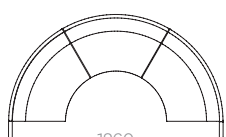

Arc 2

Arc 3

Arc 4

Arc 5

Dimensions (mm)

1560

2700

2700

SEAT HEIGHT = 430mm

Motion Felt Colour Options

Ash Grey

Stone Grey

Charcoal Grey

Deep Blue

Ice Blue

Emerald Green