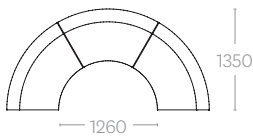

Arc 2

Arc 3

Arc 4

Arc 5

Dimensions (mm)

SEAT HEIGHT = 430mm

Motion Felt Colour Options

Ash Grey

Arc 2

Arc 3

Arc 4

Arc 5

Dimensions (mm)

1560

2700

SEAT HEIGHT = 430mm

Arc 2

Arc 3

Arc 4

Arc 5

Dimensions (mm)

1560

2700

2700