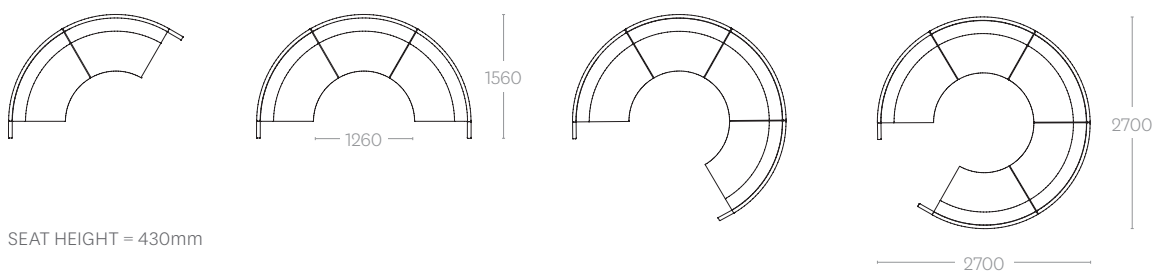

Arc 2

Arc 3

Arc 4

Arc 5

Dimensions (mm)

1560

2700

2700

SEAT HEIGHT = 430mm

Motion Felt Colour Options

Ash Grey

Stone Grey

Charcoal Grey

Deep Blue

Ice Blue

Emerald Green

Arc 3

Arc 4

Arc 5

Dimensions (mm)

Motion Felt Colour Options

*For information on power options please contact your **MotionOffice sales representative** or email info@motionoffice.com