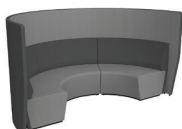

Arc 1400 Walls

Motion Arc provides space for people to collaborate together, and comes with the option of additional privacy walls to enclose the space and provide a high level of privacy for workers.

Arc 3

Dimensions (mm)

1560

2700

2700

SEAT HEIGHT = 430mm

Motion Felt Colour Options

*For information on power options please contact your **MotionOffice sales representative** or email info@motionoffice.com