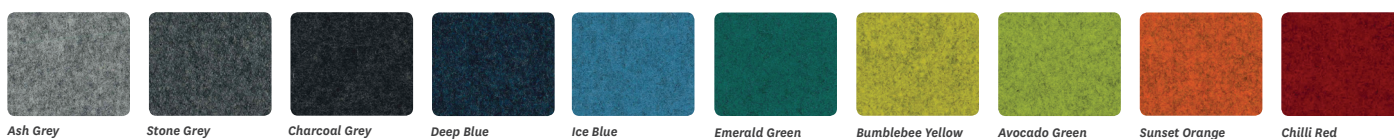

Stone Grey

Charcoal Grey

Deep Blue

Ice Blue

Emerald Green

Bumblebee Yellow

Avocado Green

Sunset Orange

2700

Motion Felt Colour Options

Ash Grey

Stone Grey

Charcoal Grey

Deep Blue

Ice Blue

Emerald Green

Arc 3

Arc 4

Arc 5

Dimensions (mm)

Motion Felt Colour Options

*For information on power options please contact your **MotionOffice sales representative** or email info@motionoffice.com