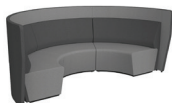

Arc

Motion Arc provides space for people to collaborate together, and comes with the option of additional privacy walls to enclose the space and provide a high level of privacy for workers.

Shown with optional Motion Round Table (730mm) available in White Lacquer or Solid Beech

Arc 2

Arc 3

Arc 4

Arc 5

Dimensions (mm)

SEAT HEIGHT = 430mm

Motion Felt Colour Options

Ash Grey

Arc 2

Arc 3

Arc 4

Arc 5

Dimensions (mm)

1560

2700

SEAT HEIGHT = 430mm