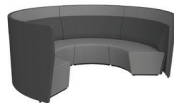

Arc

Motion Arc provides space for people to collaborate together, and comes with the option of additional privacy walls to enclose the space and provide a high level of privacy for workers.

Shown with optional Motion Round Table (730mm) available in White Lacquer or Solid Beech

Arc 2

Arc 3

Arc 4

Arc 5

Dimensions (mm)

SEAT HEIGHT = 430mm

Motion Felt Colour Options

Ash Grey

Chilli Red

*For information on power options please contact your MotionOffice sales representative or email info@motionoffice.com

Arc 1100 Walls

Motion Arc provides space for people to collaborate together, and comes with the option of additional privacy walls to enclose the space and provide a high level of privacy for workers.

Arc 2

Arc 3

Arc 4

Arc 5

Dimensions (mm)

1560

2700

SEAT HEIGHT = 430mm