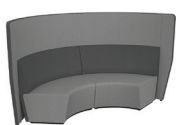

Arc 1400 Walls

Motion Arc provides space for people to collaborate together, and comes with the option of additional privacy walls to enclose the space and provide a high level of privacy for workers.

Arc 2