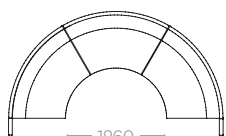

Arc 2

Arc 3

Arc 4

Arc 5

Dimensions (mm)

1560

2700

SEAT HEIGHT = 430mm

Arc 2

Arc 3

Arc 4

Arc 5

Dimensions (mm)

1560

2700

2700