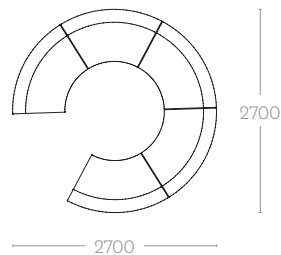

Arc 2

Arc 3

Arc 4

Arc 5

Dimensions (mm)

SEAT HEIGHT = 430mm

Motion Felt Colour Options

Ash Grey

Arc 2

Arc 3

Arc 4

Arc 5

Dimensions (mm)

1560

2700

SEAT HEIGHT = 430mm

Arc 2

Arc 3

Arc 4

Arc 5

Dimensions (mm)

1560

2700

2700