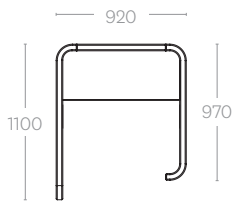

### Dimensions (mm)

Worktop

### Worksurface Options

White Lacquer

Solid Beech

WORKSURFACE HEIGHT = 1050mm