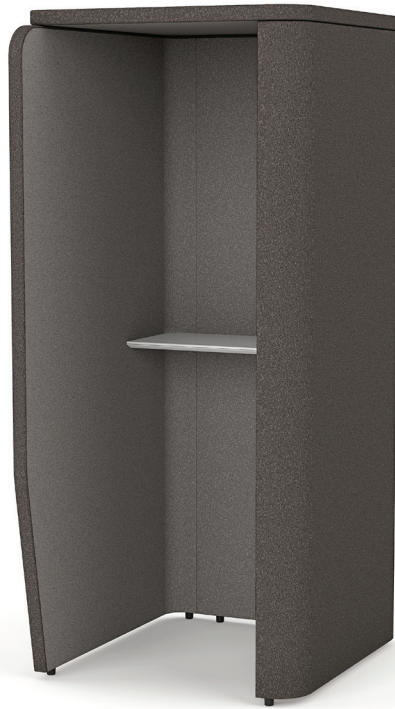

## Link

Motion Link freestanding phone booths provide workers with a private acoustic space to make phone/video calls. A standing height tabletop provides space for laptops or notebooks if necessary. Link is designed to keep noise from the outside out, while also enclosing the user to prevent them from distracting others in the workplace.

### Dimensions (mm)

Worktop

### Worksurface Options

White Lacquer

Solid Beech

WORKSURFACE HEIGHT = 1050mm