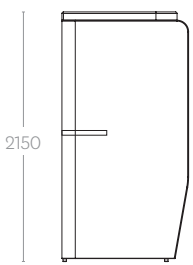

### Dimensions (mm)

Worktop

### Worksurface Options

White Lacquer

Solid Beech

WORKSURFACE HEIGHT = 1050mm