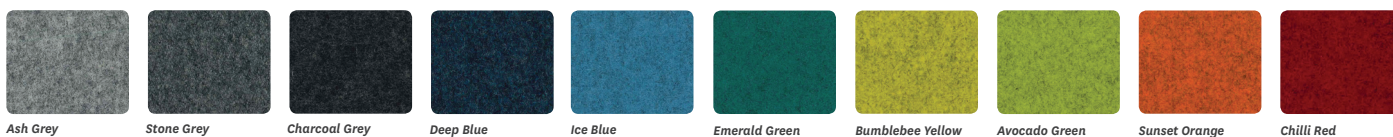

Dimensions (mm)

WORKSURFACE HEIGHT = 730mm

Worksurface Options

Motion Felt Colour Options

*For information on power options please contact your **MotionOffice sales representative** or email info@motionoffice.com