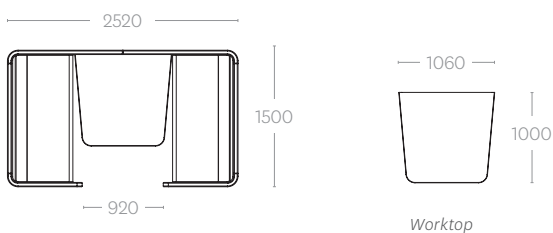

Meeting

Motion Meeting is a four seater booth which provides a high level of privacy for users. This enclosed setting is ideal for anything from focussed brainstorming sessions to client meet and greets.

Dimensions (mm)

WORKSURFACE HEIGHT = 730mm

Worksurface Options

Motion Felt Colour Options

*For information on power options please contact your **MotionOffice sales representative** or email info@motionoffice.com