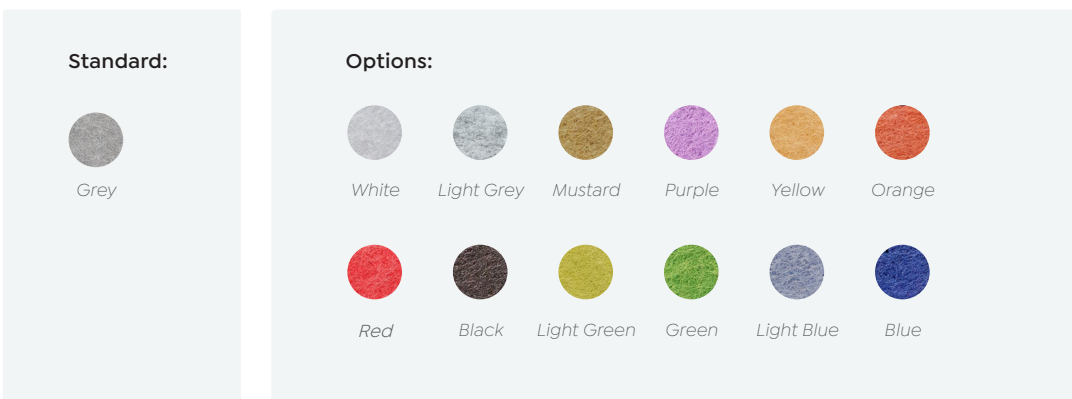

Window panel to back wall- special order: 12 weeks

Box shelf upgrade (second shelf level and bag hook)- special order: 12 weeks

Colour Options:

E-panel sides:

Melamine Front & Back:

Product Data Specification