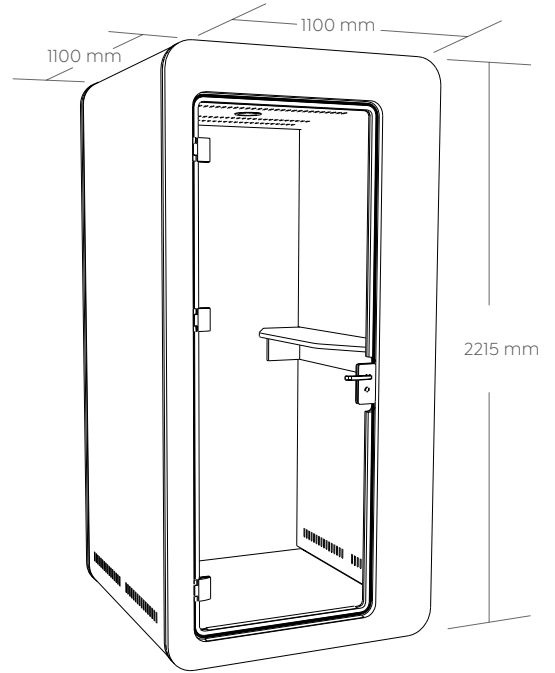

Window panel to back wall- special order: 12 weeks

Box shelf upgrade (second shelf level and bag hook)- special order: 12 weeks

Colour Options:

E-panel sides:

Melamine Front & Back:

Product Data Specification

Exploded parts:

- | | |
|------------------------|-------------------------------|
| A Ceiling Panel | X Side Panel |
| A1 Top Panel | X1 E- panel side panel |
| A2 E- panel | Z Side Panel |
| B Front panel | Z1 E- panel side panel |
| B1 Glass Door | |
| D Back panel | |
| E Shelf | |
| G Bottom Panel | |

Specifications:

Weight: 275 kg.
 Size: 1100 (w) x 1100 (d) x 2215 (h) mm.

Packing Type:

10 cartons
 Max weight: 61.5kg
 Min weight: 21.75kg
 Assembly time: 2 people, 2 hours,
 simple electrical work required.