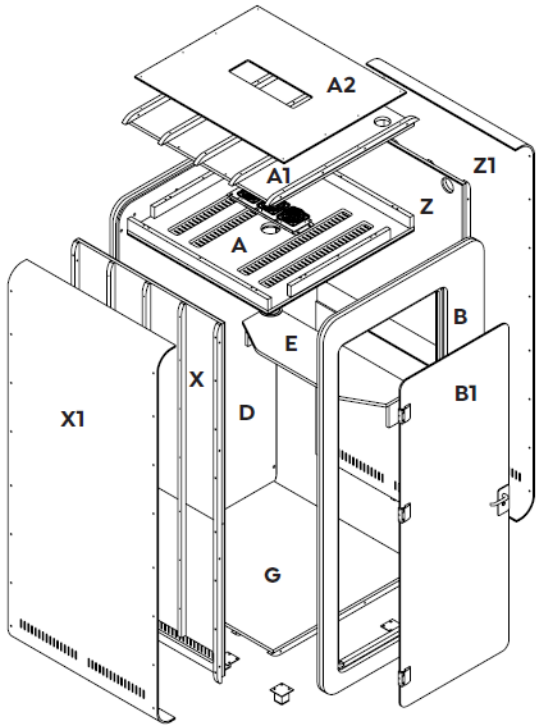

Window panel to back wall- special order: 12 weeks

Box shelf upgrade (second shelf level and bag hook)- special order: 12 weeks

Colour Options:

E-panel sides:

Melamine Front & Back:

Product Data Specification

Exploded parts:

- | | |
|------------------------|-------------------------------|
| A Ceiling Panel | X Side Panel |
| A1 Top Panel | X1 E- panel side panel |
| A2 E- panel | Z Side Panel |
| B Front panel | Z1 E- panel side panel |
| B1 Glass Door | |
| D Back panel | |
| E Shelf | |
| G Bottom Panel | |

Specifications:

Weight: 275 kg.
 Size: 1100 (w) x 1100 (d) x 2215 (h) mm.

Packing Type:

10 cartons
 Max weight: 61.5kg
 Min weight: 21.75kg
 Assembly time: 2 people, 2 hours,
 simple electrical work required.