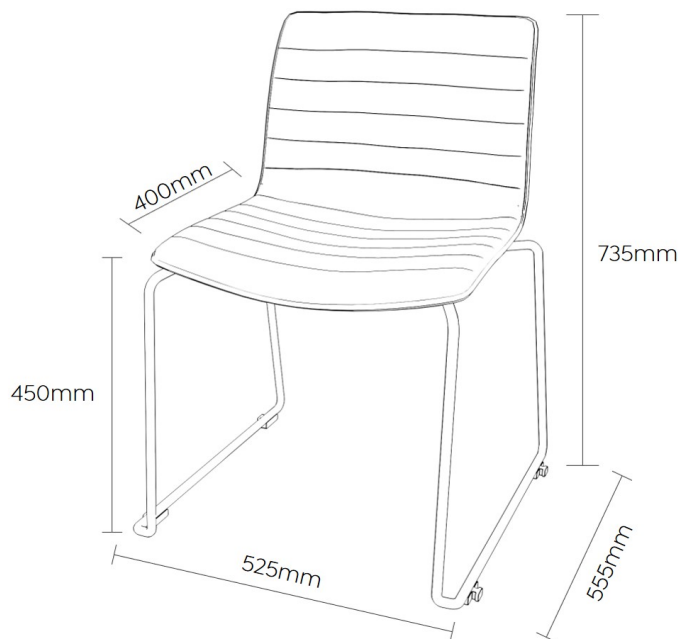

SMOOTH SLED

Product Data Specification

Smooth Sled

Product Data Specification

The Smooth Sled chair is a slim, modern, stacking upholstered chair with a slimline design and elegant look. The chair works equally well as a visitor or meeting chair, or in reception areas or breakout areas. The seat is upholstered in charcoal Yuna fabric and has a 360 degree range. The all black powdercoat sled base is stackable and has dual purpose feet/ connector.

Standard Features

Upholstered in Charcoal Yuna fabric

All black powder coat base

Stackable base with dual purpose feet/ connector

Works equally as well as a visitor or meeting chair, or in reception areas or breakout zones

Dimensions

Smooth Sled

Seat Height: 450 mm
Seat Width: 475 mm
Seat Depth: 400 mm
Overall Height: 735 mm

Smooth Sled

Smooth Sled

Fabric

Yuna Charcoal