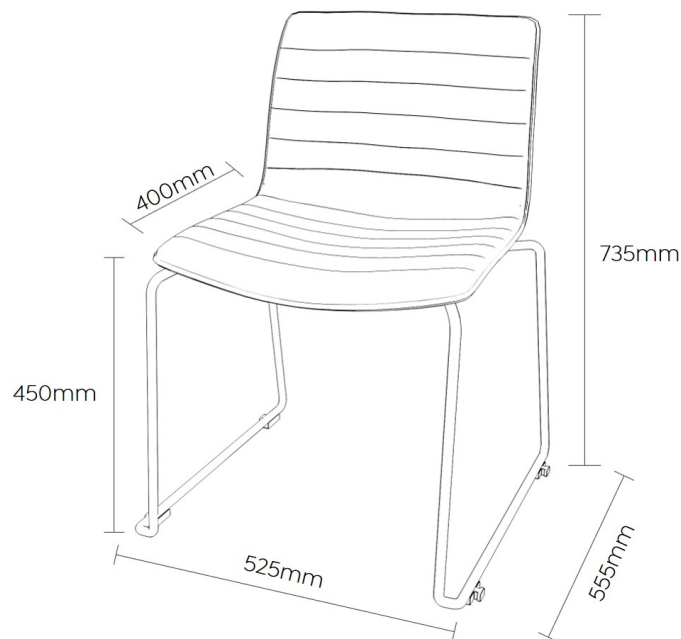

## Product Data Specification

The Smooth Sled chair is a slim, modern, stacking upholstered chair with a slimline design and elegant look. The chair works equally well as a visitor or meeting chair, or in reception areas or breakout areas. The seat is upholstered in charcoal Yuna fabric. The all black powdercoat sled base is stackable and has dual purpose feet/connector.

### Standard Features

Upholstered in Charcoal Yuna fabric

All black powder coat base

Stackable base with dual purpose feet/connector

Works equally as well as a visitor or meeting chair, or in reception areas or breakout zones

### Dimensions

#### Smooth Sled

Seat Height: 450 mm  
Seat Width: 475 mm  
Seat Depth: 400 mm  
Overall Height: 735 mm