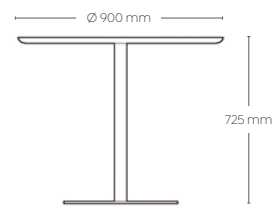

VENICE

Metal Disk Base Table

The VENICE metal disk base table creates a current appeal to any indoor space with its stylish curves and bold but glamorous charm. The circular, wooden tabletop demonstrates modern cohesiveness with the metal finish of the audacious stand.