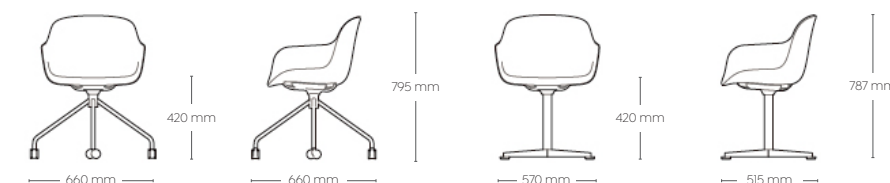

VENICE AD

VENICE AF