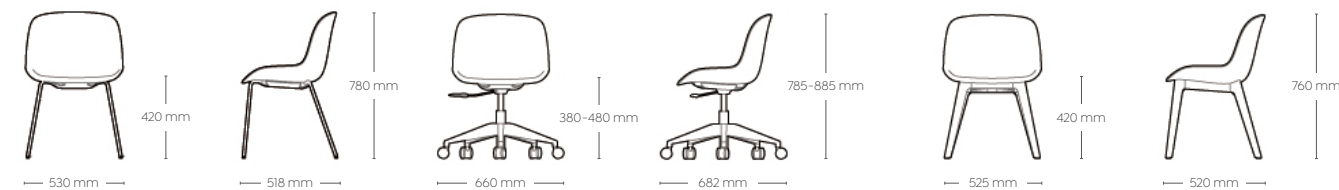

VENICE

Fully Upholstery w/o Armrest

The VENICE chair, fully upholstered w/o armrest considers every individual needs with combining different elements for a variety of seating that can be used in any situation with any expectations.