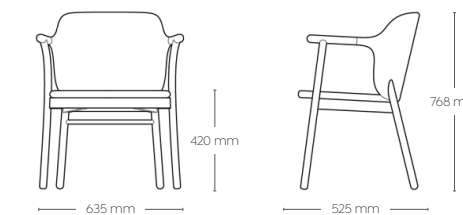

VENICE

Wooden Frame Chair

The VENICE wooden frame chair is a freestanding chair that complements any given space with its crafty flair. The uniqueness of its wooden finish creates a refined grace for every space.