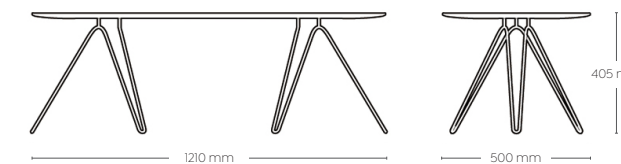

## VENICE

Metal Leg Large Coffee Table

The VENICE metal leg large coffee table is completed with a robust wooden top held up by an elegant yet sturdy metal structure, serving as a necessary addition to the indoor setting.