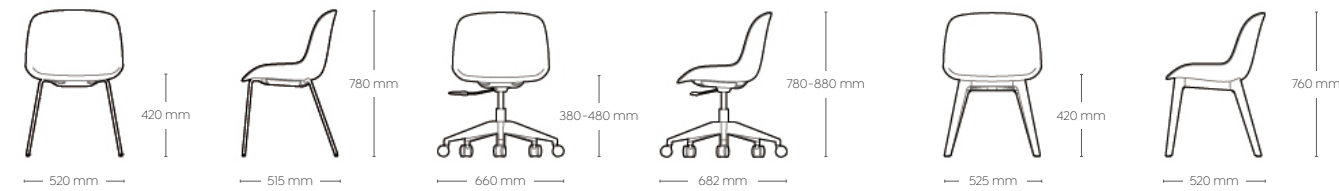

VENICE

w/o Armrest, Inner Shell Upholstered, Outer Shell Plastic

The VENICE chair w/o Armrest, Inner Shell Upholstered, Outer Shell Plastic considers every individual needs with combining different elements for a variety of seating that can be used in any situation with any expectations.

VENICE WS

VENICE WW

VENICE WM