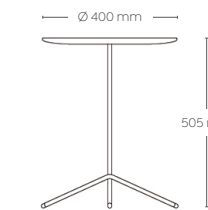

VENICE

3 Point Side Table

The VENICE 3 point side table presents not only functionality and practicality but the look of sophistication. The RT-40 table offers its compatible capability to adapt to any room with an impeccable appearance of a three-point angelic metal, supporting the durable wooden top.