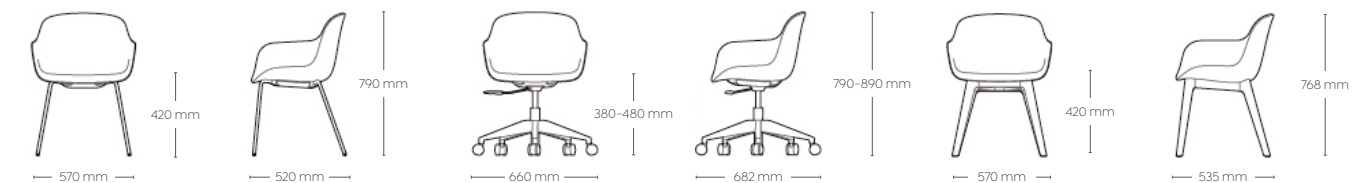

VENICE

Full Upholstery w/ Armrest

The VENICE chair with full upholstered w/ armrest considers every individual needs with combining different elements for a variety of seating that can be used in any situation with any expectations.

VENICE AS

VENICE AW

VENICE AM