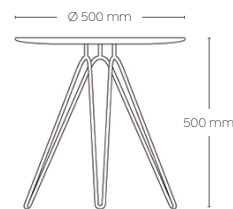

### Metal Leg Small Coffee Table

The VENICE metal leg small coffee table top is supported with an elegant metal structure design. Finalized with a circular wooden top, this table replenishes the environment with liveliness.