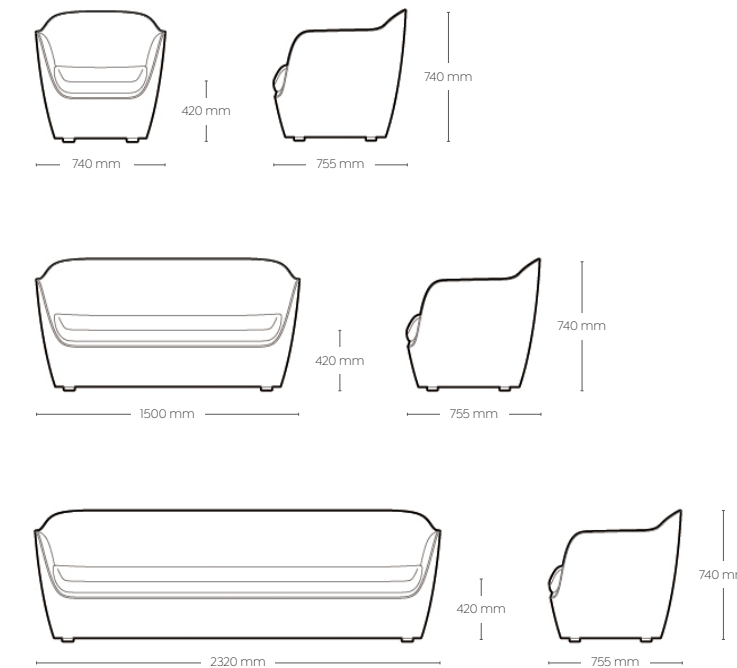

## Tub Sofa

The VENICE tub sofa has a dynamic character nature, making an upbeat impact in every room. The EDGE sofa is available in a three-seater or a single seated armchair.