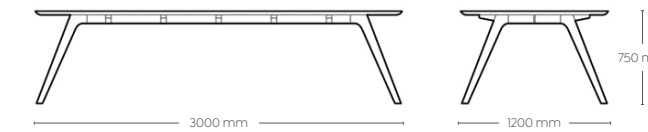

VENICE

Wooden Table

The VENICE wooden table shines with simplicity, showing off its compatibility with every space. The elongated features differentiate it from any other table we offer, perfect for collaboration along with any social setting.