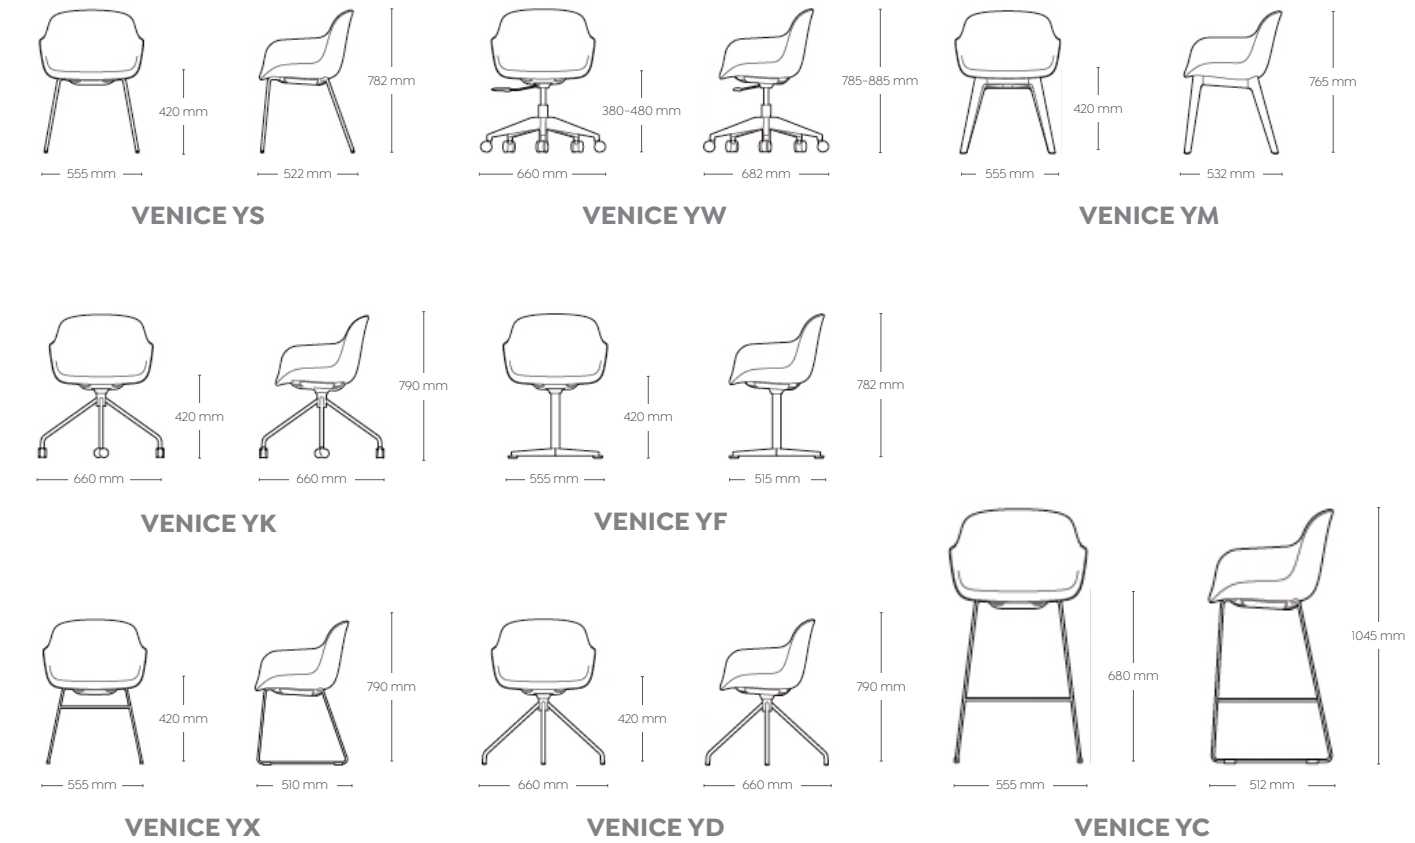

# VENICE

w/o Armrest, Inner Shell Upholstered, Outer Shell Plastic

The VENICE chair w/o Armrest, Inner Shell Upholstered, Outer Shell Plastic considers every individual needs with combining different elements for a variety of seating that can be used in any situation with any expectations.

VENICE WS

VENICE WW

VENICE WM

VENICE WD

VENICE WF

VENICE WX

VENICE WK

VENICE WC

# VENICE

w/ Armrest, Inner Shell Upholstered, Outer Shell Plastic

The VENICE chair w/ Armrest, Inner Shell Upholstered, Outer Shell Plastic considers every individual needs with combining different elements for a variety of seating that can be used in any situation with any expectations.