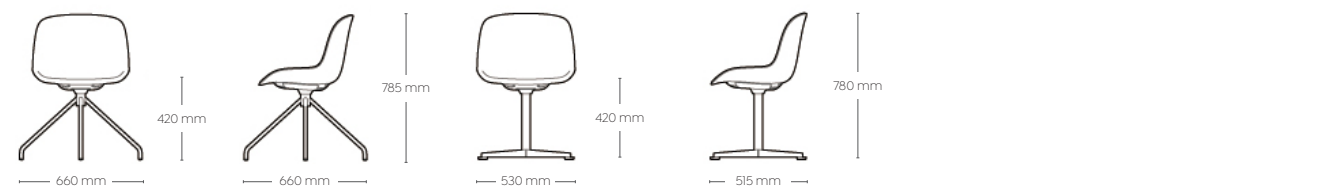

VENICE

Fully Upholstery w/o Armrest

The VENICE chair, fully upholstered w/o armrest considers every individual needs with combining different elements for a variety of seating that can be used in any situation with any expectations.