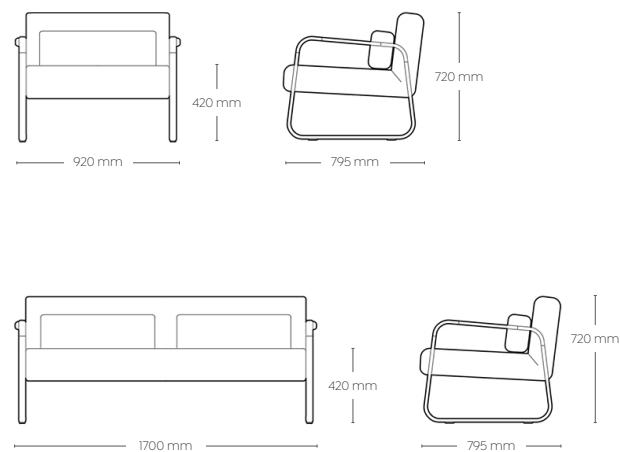

VENICE

Metal/Wooden Frame Sofa

The VENICE metal/wooden frame sofa's contemporary design compliments every style. The minimalistic view of woodwork and metal is show throughout this structure presenting effortless beauty.