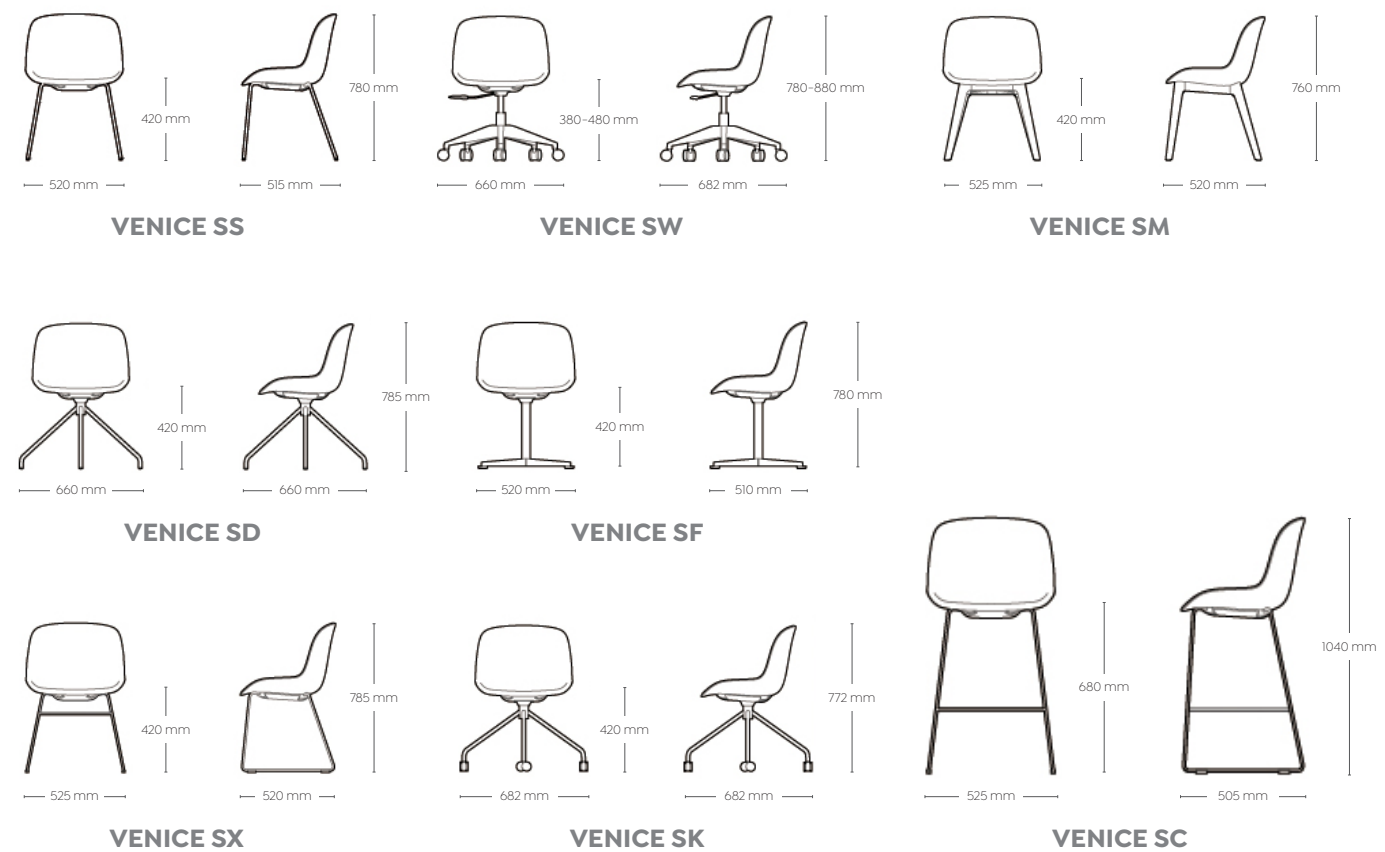

VENICE AS

VENICE AW

VENICE AM

VENICE AD

VENICE AF

VENICE AX

VENICE AD

VENICE AC

# VENICE

## Plastic Seat

The VENICE plastic seat chair considers every individual needs with combining different elements for a variety of seating that can be used in any situation with any expectations.