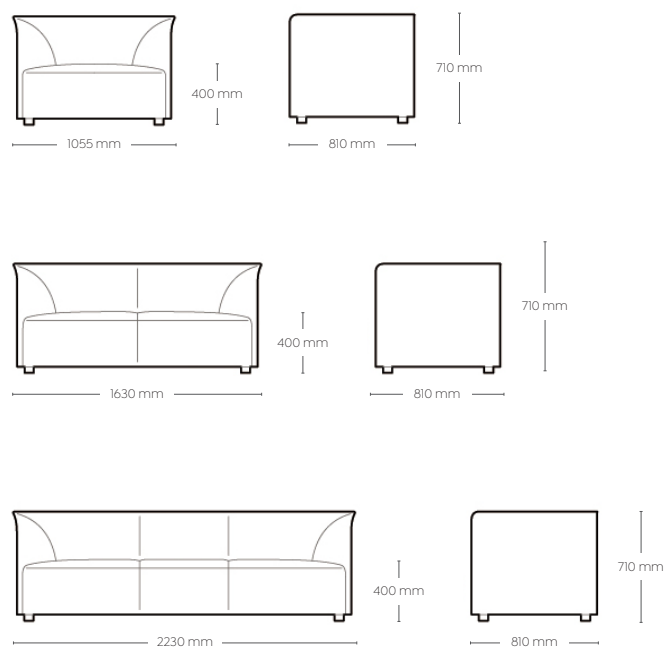

VENICE

Straight Edge Fully Upholstered Sofa

2020 New announcement