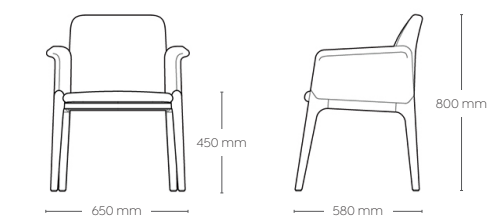

VENICE

VENICE Wooden Base, Upholstered Seat

The lavish VENICE-W wooden base, upholstered seat is built, matching the VENICE sofa. This chair is made with secure armrests, paired with a wooden frame and a comfortable padded seat and back.