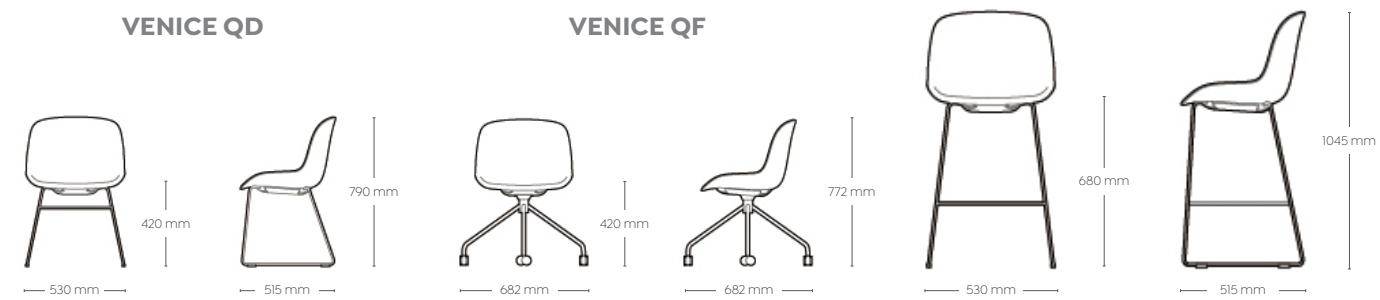

VENICE

Fully Upholstery w/o Armrest

The VENICE chair, fully upholstered w/o armrest considers every individual needs with combining different elements for a variety of seating that can be used in any situation with any expectations.