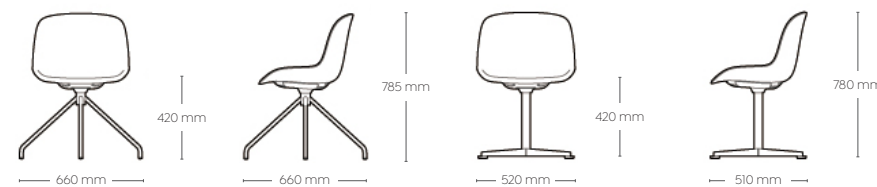

VENICE WD

VENICE WF