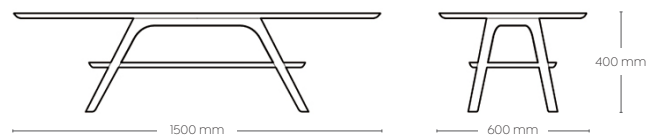

VENICE

Oval Wooden Table

The VENICE oval wooden table displays a refreshing shape of a concentric ellipse completed with a choice of oak or walnut. This quirky table is equipped with an upper and lower level that provides a classy space for storage.