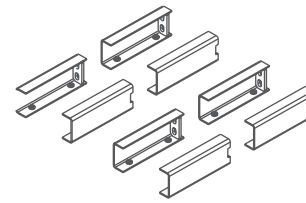

Flare 4 Leg Meeting Table

Assembly Instructions

Flare 4 Leg Meeting Table

Components List

Axis Worktop

EL 4 x Flare End Legs
75° Angle

B 4 x Pair AXKDSPIGE

R1 2 x Short Rails

R2 2 x Long Rails

16 - M6 x 20

18 - M8 x 16

24 - ST5 x 23

6 - ST5 x 70

Flare 4 Leg Meeting Table

Assembly Instructions

STEP 1:

Flare 4 Leg Meeting Table

Assembly Instructions

STEP 2:

Flare 4 Leg Meeting Table

Assembly Instructions

STEP 3:

24 - ST5 x 23

6 - ST5 x 70