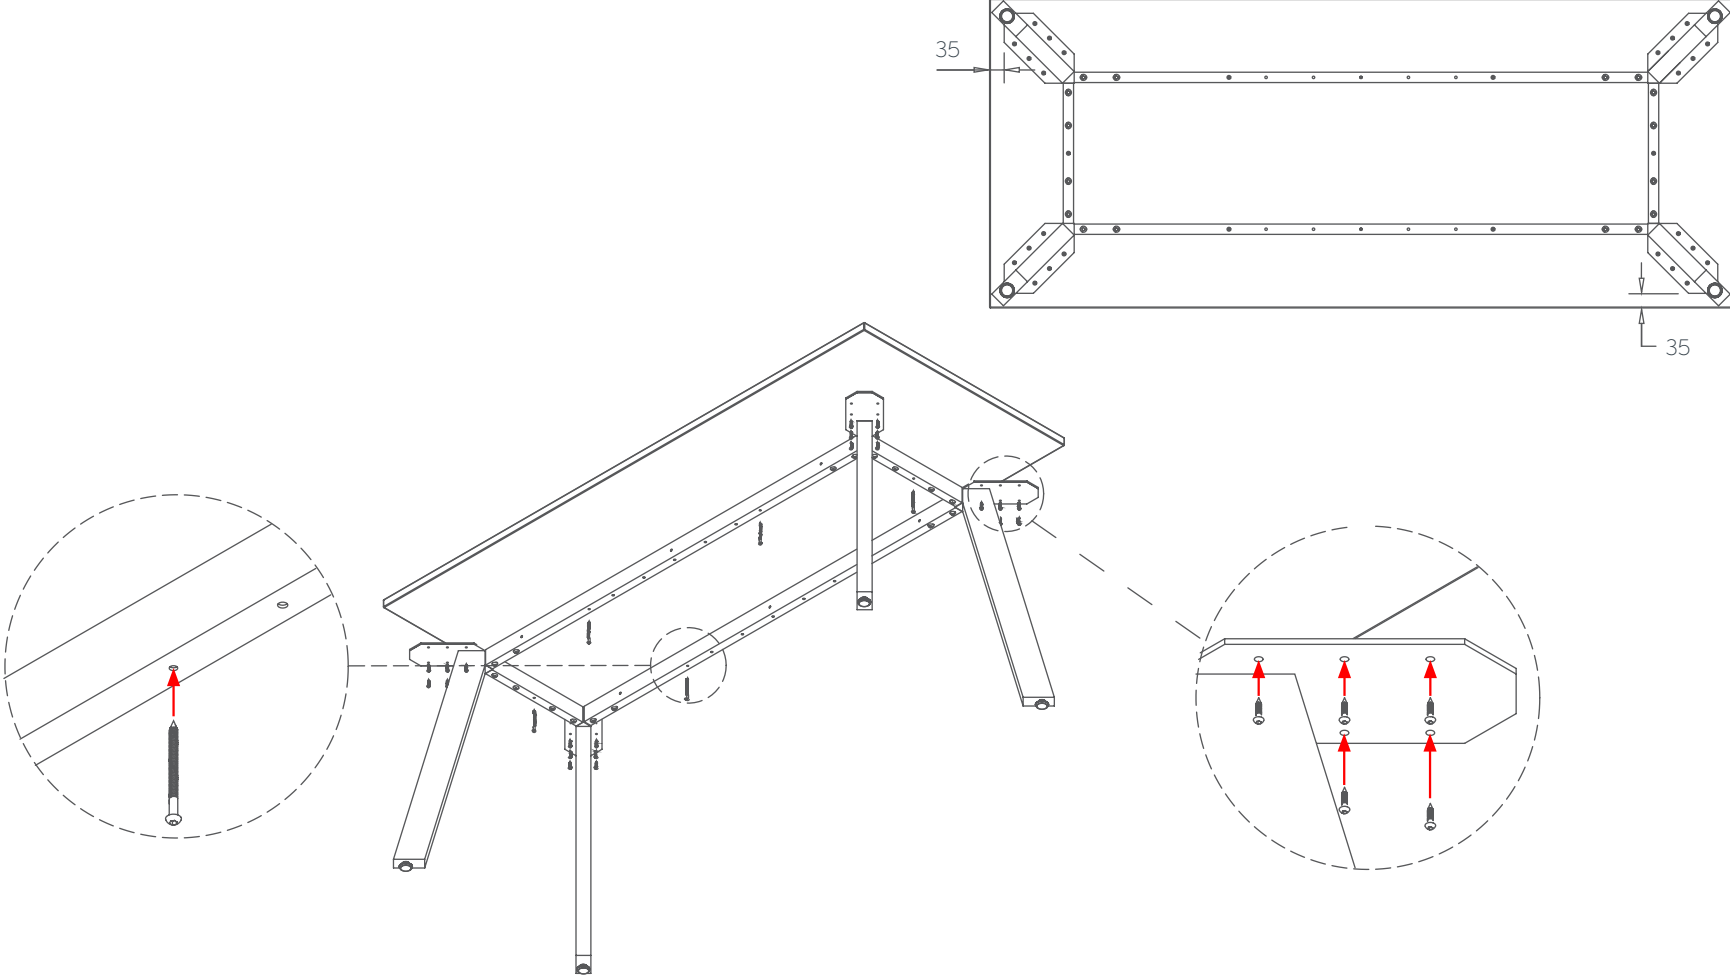

Flare 4 Leg Meeting Table

Assembly Instructions

STEP 2:

Flare 4 Leg Meeting Table

Assembly Instructions

STEP 3:

24 - ST5 x 23

6 - ST5 x 70