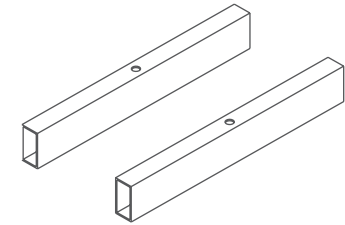

Flare 4 Leg Meeting Table

Assembly Instructions

Flare 4 Leg Meeting Table

Components List

Axis Worktop

EL 4 x Flare End Legs
75° Angle

B 4 x Pair AXKDSPIGE

R1 2 x Short Rails

R2 2 x Long Rails

16 - M6 x 20

18 - M8 x 16

24 - ST5 x 23

6 - ST5 x 70

Flare 4 Leg Meeting Table

Assembly Instructions

STEP 1:

Flare 4 Leg Meeting Table

Assembly Instructions

STEP 2:

Flare 4 Leg Meeting Table

Assembly Instructions

STEP 3:

24 - ST5 x 23

6 - ST5 x 70