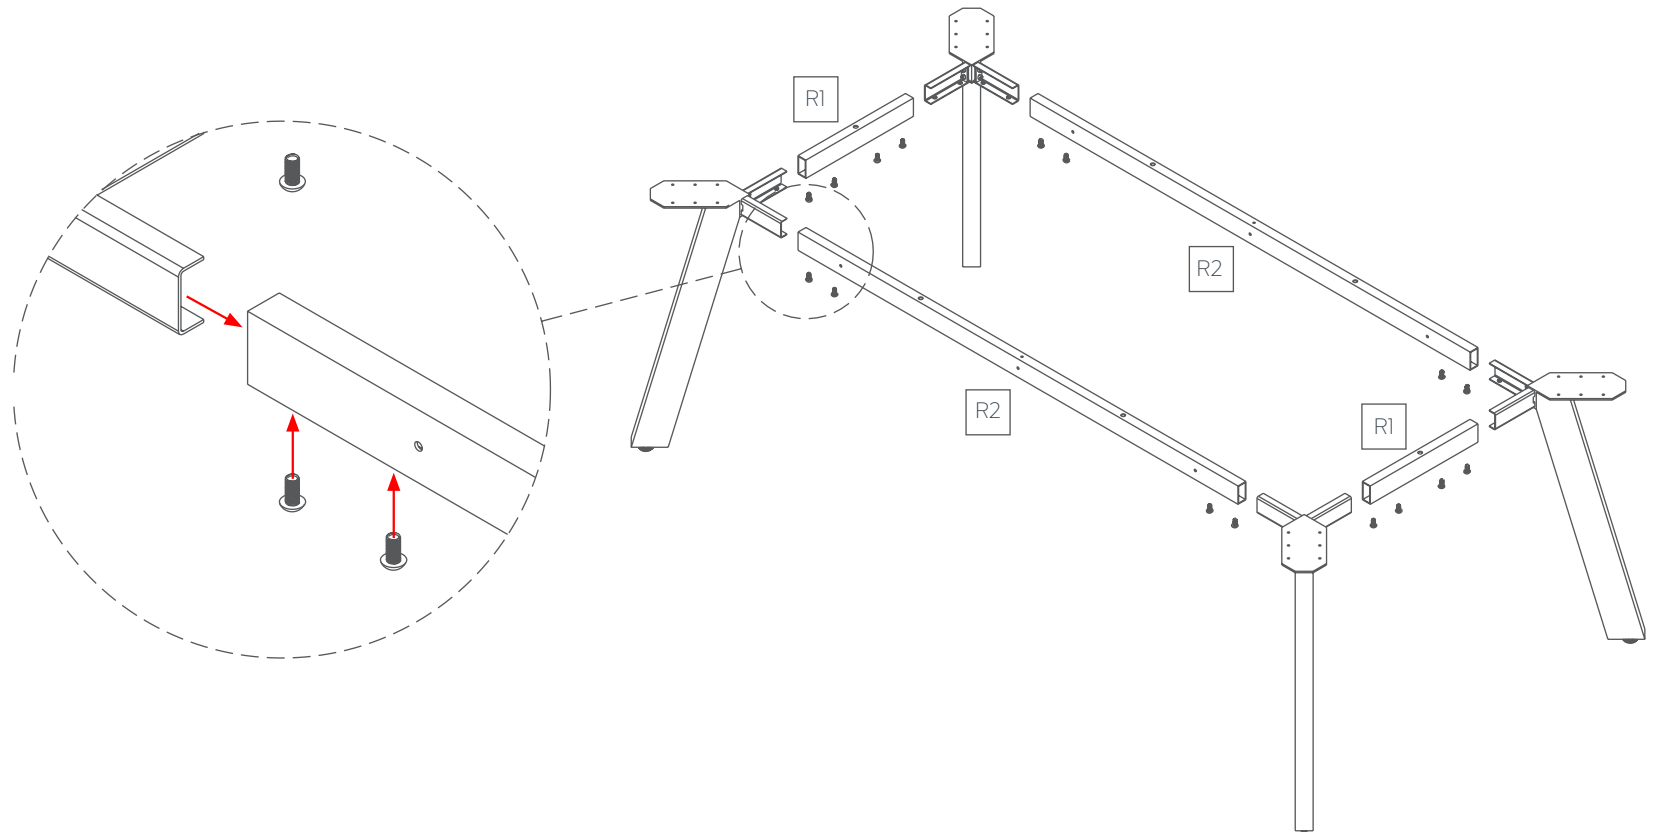

Flare 4 Leg Meeting Table

Assembly Instructions

Flare 4 Leg Meeting Table

Components List

Axis Worktop

EL 4 x Flare End Legs
75° Angle

B 4 x Pair AXKDSPIGE

R1 2 x Short Rails

R2 2 x Long Rails

16 - M6 x 20

18 - M8 x 16

24 - ST5 x 23

6 - ST5 x 70

Flare 4 Leg Meeting Table

Assembly Instructions

STEP 1:

Flare 4 Leg Meeting Table

Assembly Instructions

STEP 2:

Flare 4 Leg Meeting Table

Assembly Instructions

STEP 3:

24 - ST5 x 23

6 - ST5 x 70