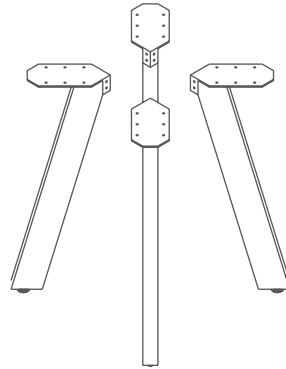

Flare 4 Leg Meeting Table

Assembly Instructions

Flare 4 Leg Meeting Table

Components List

Axis Worktop

EL 4 x Flare End Legs
75° Angle

B 4 x Pair AXKDSPIGE

R1 2 x Short Rails

R2 2 x Long Rails

16 - M6 x 20

18 - M8 x 16

24 - ST5 x 23

6 - ST5 x 70

Flare 4 Leg Meeting Table

Assembly Instructions

STEP 1:

Flare 4 Leg Meeting Table

Assembly Instructions

STEP 2:

Flare 4 Leg Meeting Table

Assembly Instructions

STEP 3:

24 - ST5 x 23

6 - ST5 x 70