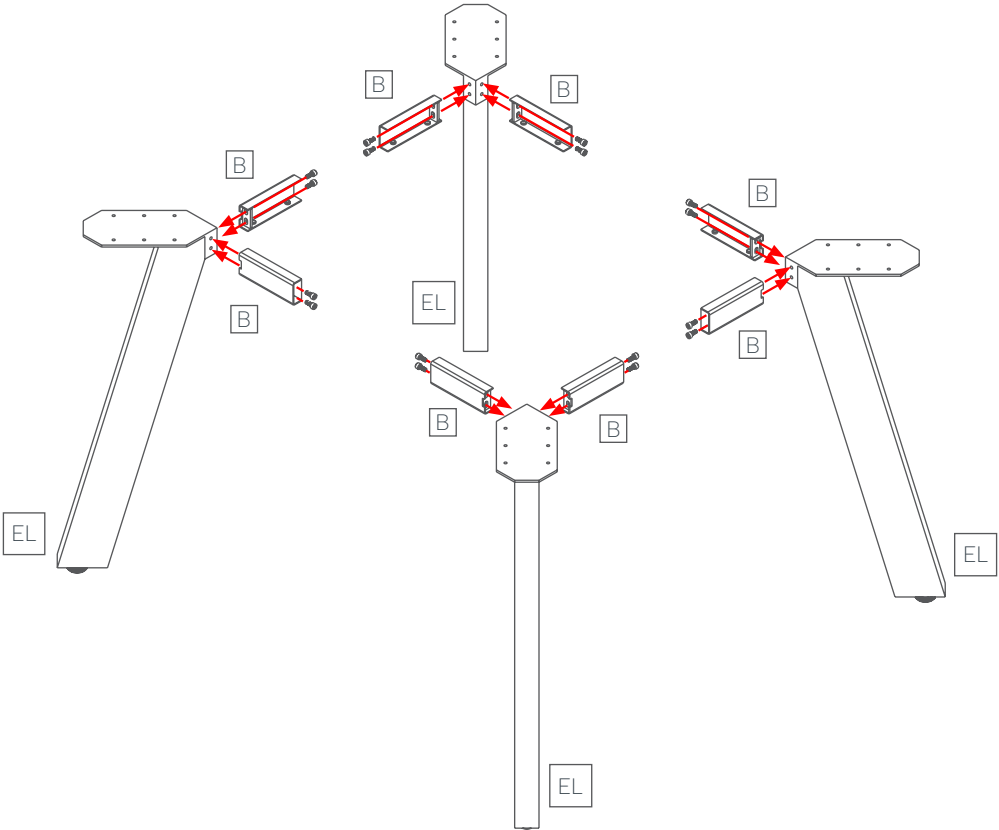

Flare 4 Leg Meeting Table

Assembly Instructions

Flare 4 Leg Meeting Table

Components List

Axis Worktop

EL 4 x Flare End Legs
75° Angle

B 4 x Pair AXKDSPIGE

R1 2 x Short Rails

R2 2 x Long Rails

16 - M6 x 20

18 - M8 x 16

24 - ST5 x 23

6 - ST5 x 70

Flare 4 Leg Meeting Table

Assembly Instructions

STEP 1:

Flare 4 Leg Meeting Table

Assembly Instructions

STEP 2:

Flare 4 Leg Meeting Table

Assembly Instructions

STEP 3:

24 - ST5 x 23

6 - ST5 x 70