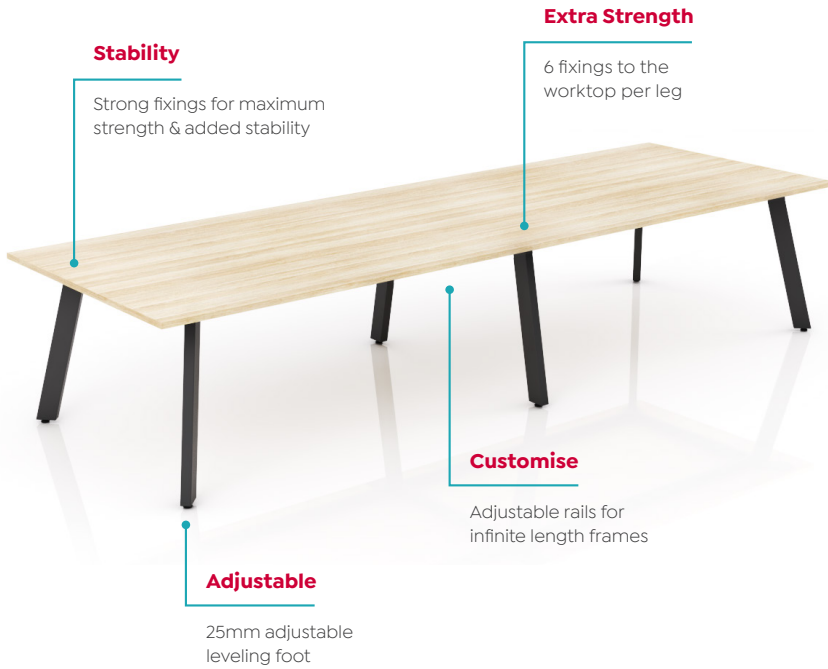

Flare Meeting Table

Meet the Flare Family

Frame Only Options