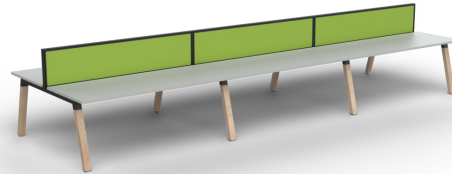

Compatible with OLG's full range of Studio50 screens, Radius18 screens and acoustic barriers, the Plantation range is available in a single-sided desk or double-sided desk for 2, 4, or 6 users.

Plantation Desking range includes Single sided desk, 2-User Double sided desk, 4-User Double sided desk, and 6-User Double sided desk.

Plantation Single Sided Desk with Modesty with Return & Modesty also available

Plantation Single Sided Desk with return with Modesty also available

Plantation Double Sided Desk with Studio50 screen Radius18 & AcoustiQ screens also available

Plantation 4 User Double Sided Desk with Radius18 screen Studio50 & AcoustiQ screens also available

Plantation 6 User Double Sided Desk with Radius18 screen Studio50 & AcoustiQ screens also available

**Specifications**