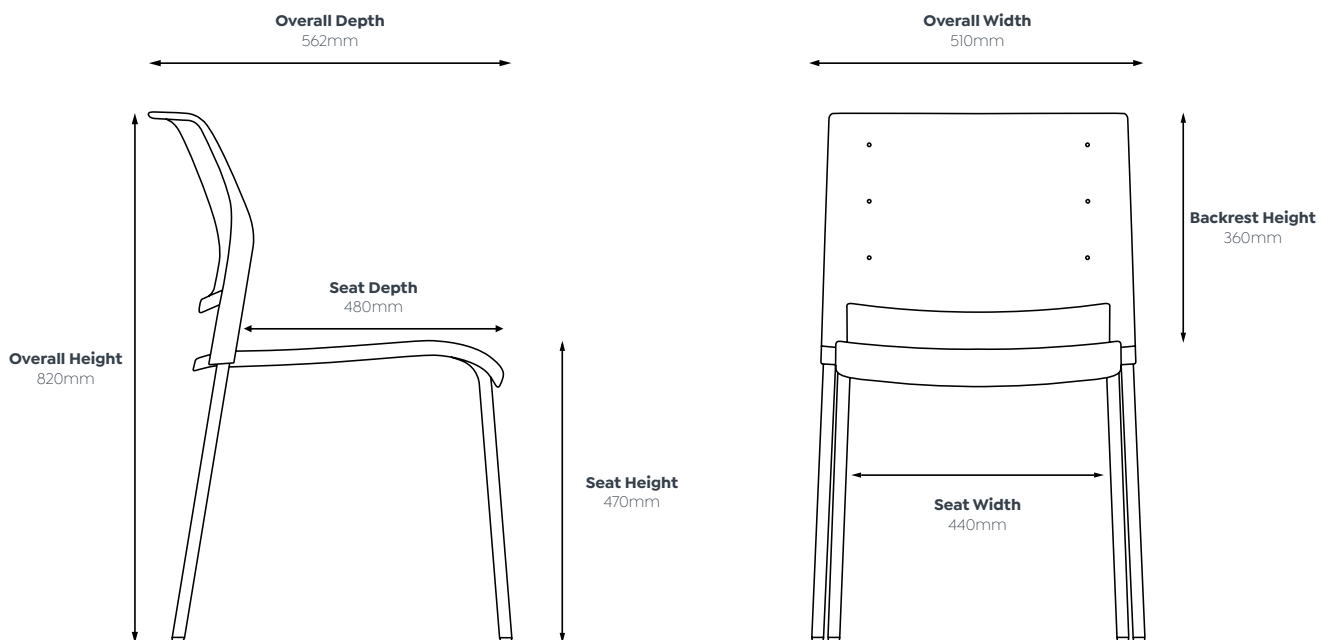

Game Sled White Powdercoat Frame Chair with Trolley for Sled Leg style only

Polypropylene Shell Options - *not available with upholstery

Frame Options

Breathe Uphostery Options

Dimension Specifications

Game Chair.

Seat Depth 480 mm

Back Height 360 mm

Overall Width 510 mm

Overall Height 820 mm

Dimensions – Barstool

Seat Height 750 mm

Seat Width 440 mm

Seat Depth 480 mm