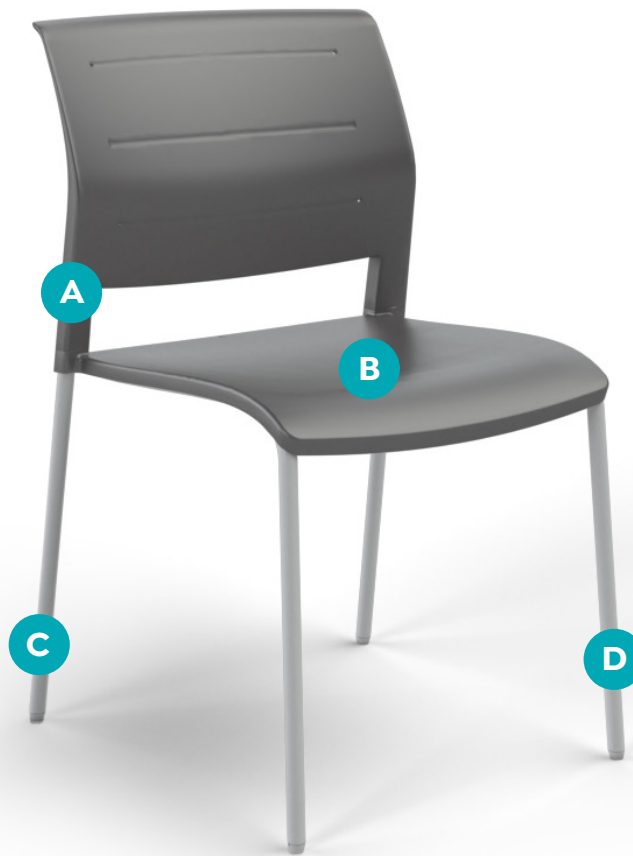

Game Chair.

The Game chair is OLG's answer to the evolving needs of education spaces and large venues.

Lightweight, durable and budget-conscious, the Game chair comes in a nearly endless range of models and custom variations. Whether you prefer the Skid, 4 Leg, or Barstool frame options, you'll enjoy the comfort of a large contoured seat and back, available in a range of vibrant shell colors or upholstered in your choice of Breathe fabric.

Not only does the "Game" Chair offer exceptional comfort and style, but it's also a space-saving genius, stacking up to 25 chairs high (skid) or 25 chairs high on a trolley. Ever versatile, the Game chair's feet double as connectors, making it perfect for large venues and auditoriums.

Key Features

A. Quick Assembly
5 Minutes to assemble with minimal tools.