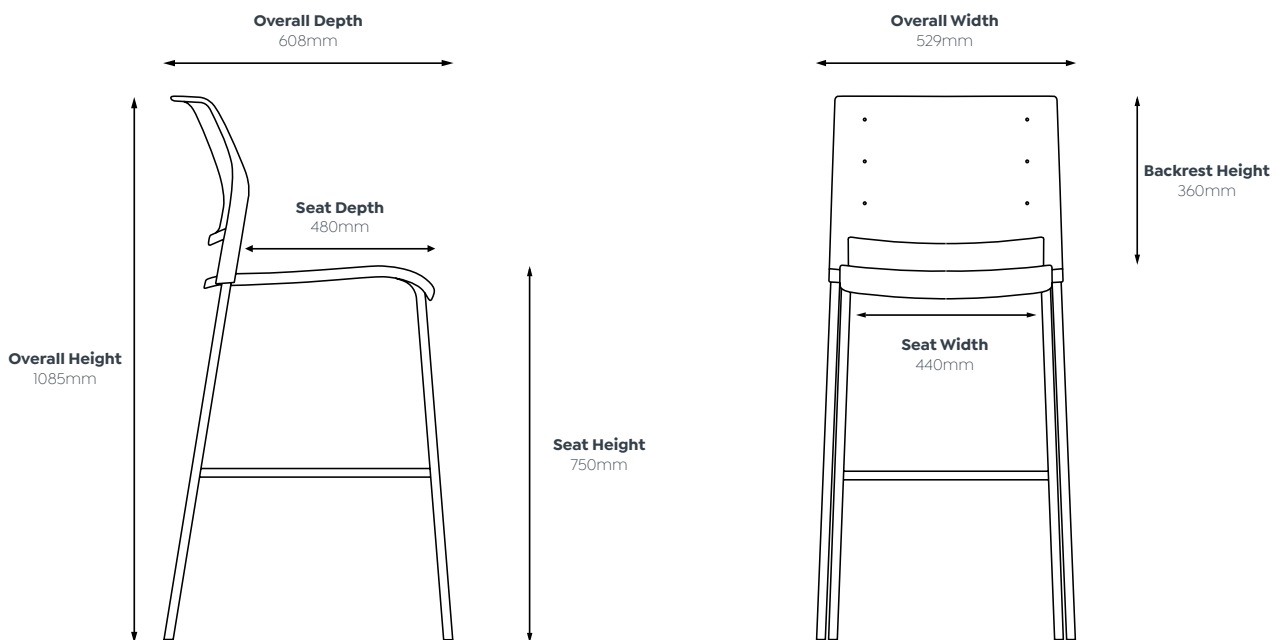

Dimension Specifications