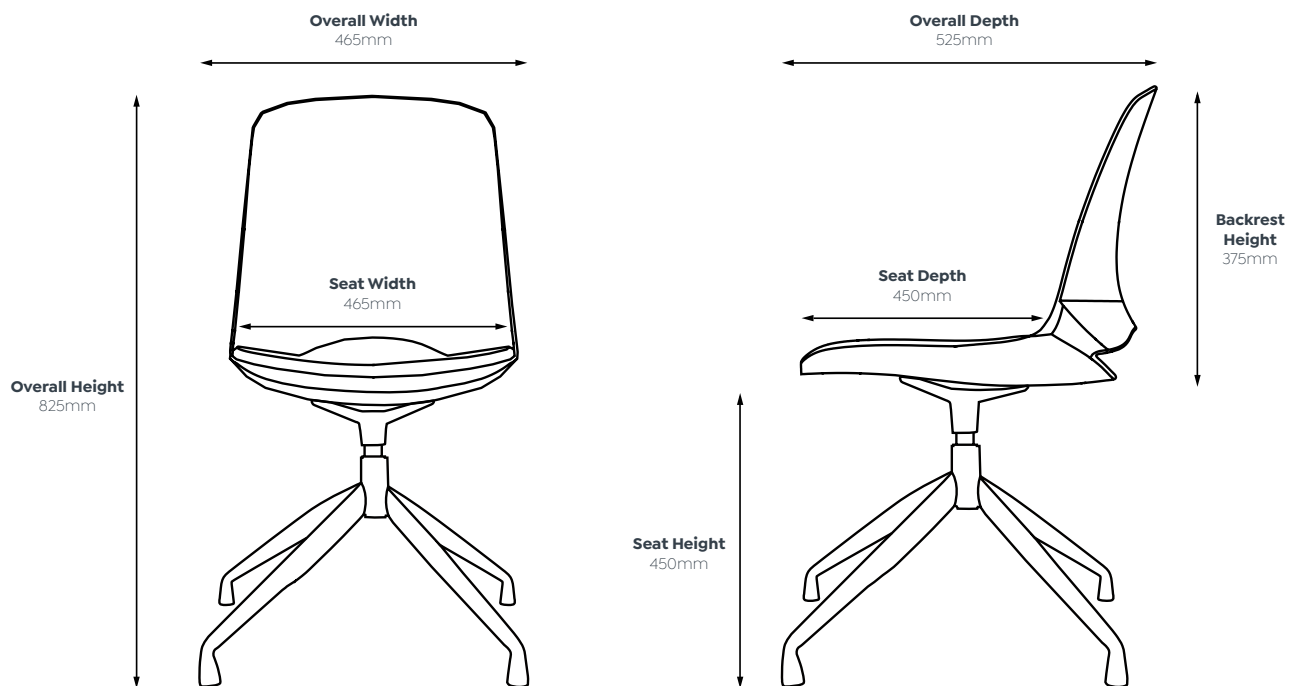

Heavy-Duty Castors

60mm heavy-duty nylon swivel castors for smooth motion around the office. (Swivel only)

* AFRDI on Glide only.

Vista Seating Range.

Dimension Specifications

Vista Glide

Vista Pivot

Vista Seating Range.

Dimension Specifications

Vista Rise

Vista Swivel

Vista Seating Range.

Cheat Sheet Quick Guide

Standard Features

Single moulded polypropylene shell is comfortable, robust, easy to clean and is available in a multiple choice of colours