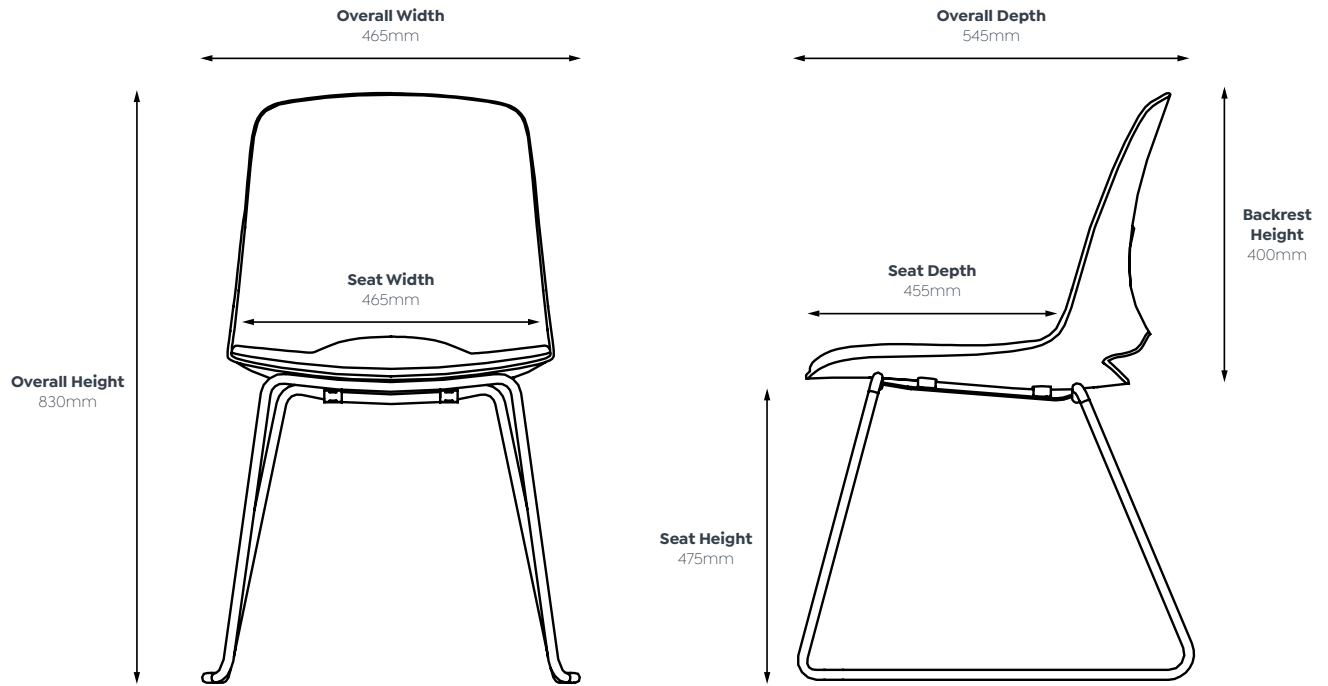

Heavy-Duty Castors

60mm heavy-duty nylon swivel castors for smooth motion around the office. (Swivel only)

* AFRDI on Glide only.

Vista Seating Range.

Dimension Specifications

Vista Glide

Vista Pivot

Vista Seating Range.

Dimension Specifications

Vista Rise

Vista Swivel

Vista Seating Range.

Cheat Sheet Quick Guide

Standard Features

Single moulded polypropylene shell is comfortable, robust, easy to clean and is available in a multiple choice of colours