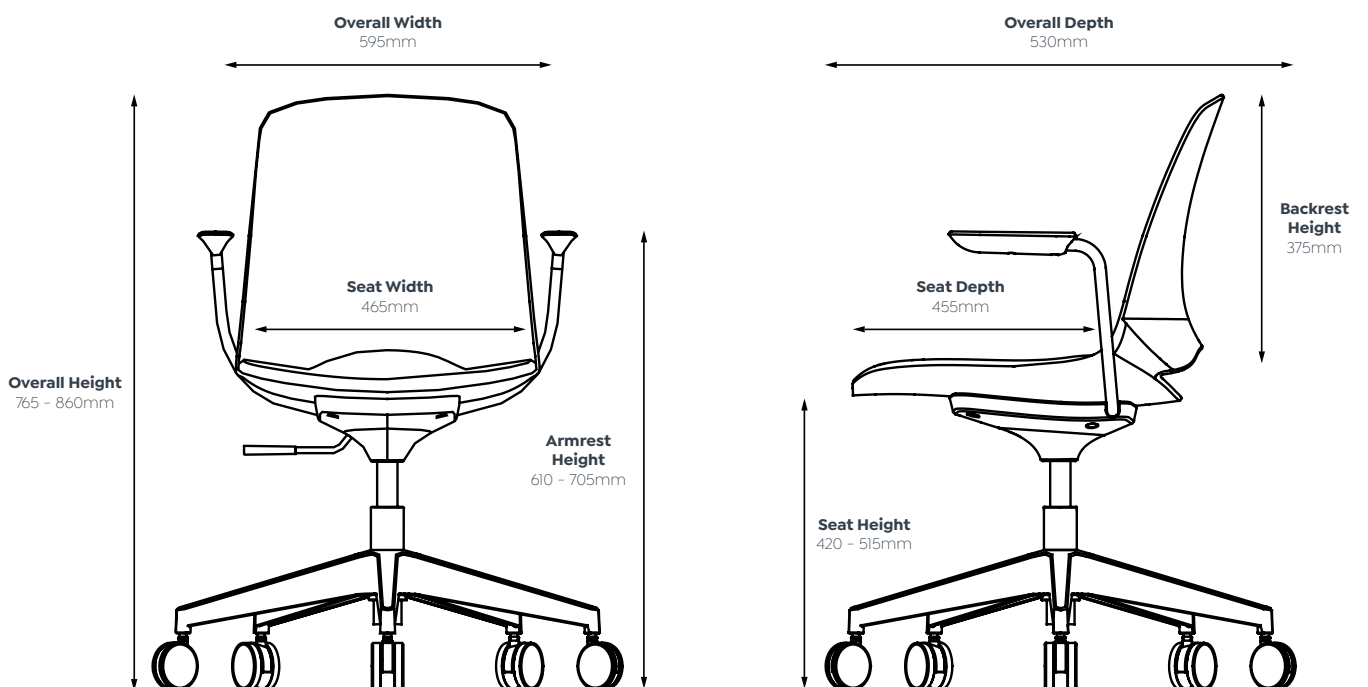

Upholstered Comfort

Available as shell only (Rise and Glide), with seat pad (all models) or fully upholstered (all models).

Sturdy Base

Nylon 5 star base ensures 140kg weight rating for long term durability with frequent use. (Swivel only)

Heavy-Duty Castors

60mm heavy-duty nylon swivel castors for smooth motion around the office. (Swivel only)

* AFRDI on Glide only.

Vista Seating Range.

Dimension Specifications

Vista Glide

Vista Pivot

Vista Seating Range.

Dimension Specifications

Vista Rise

Vista Swivel

Vista Seating Range.

Cheat Sheet Quick Guide

Standard Features

Single moulded polypropylene shell is comfortable, robust, easy to clean and is available in a multiple choice of colours