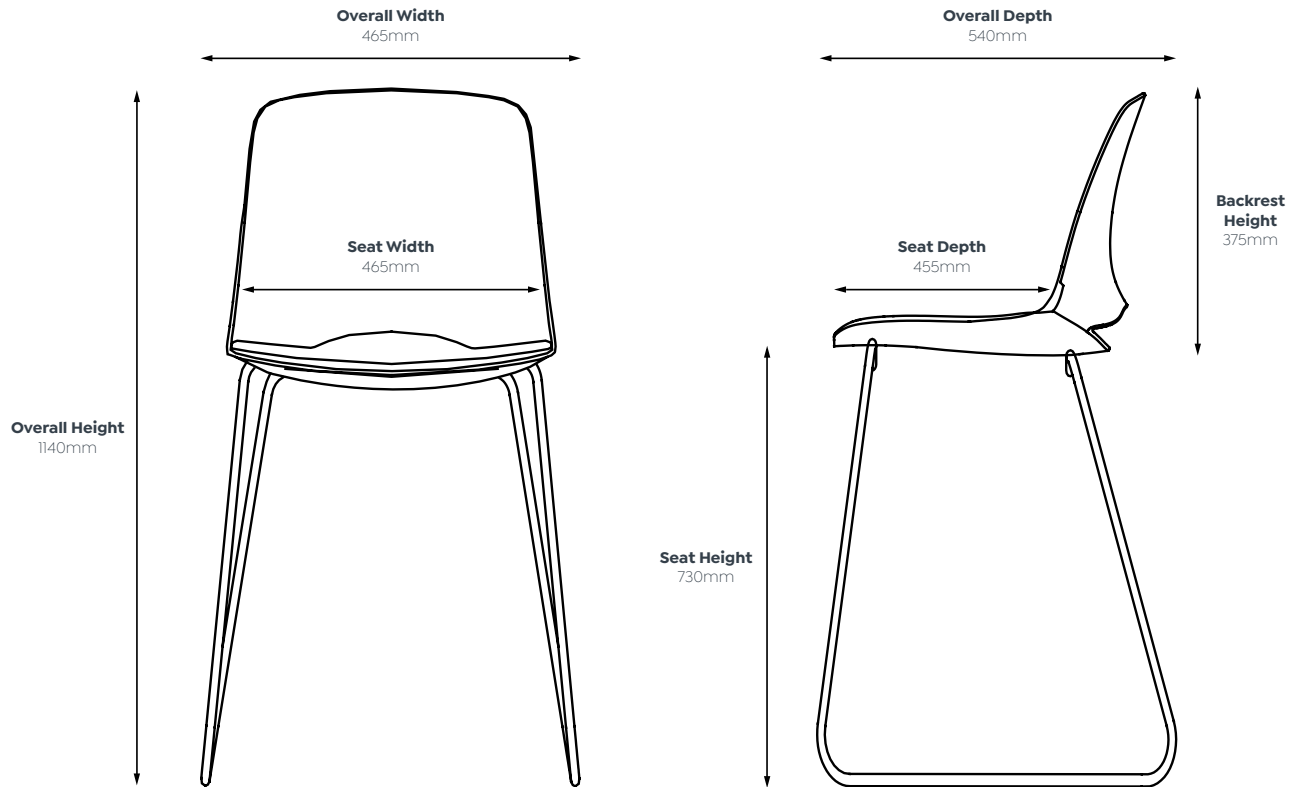

Heavy-Duty Castors

60mm heavy-duty nylon swivel castors for smooth motion around the office. (Swivel only)

* AFRDI on Glide only.

Vista Seating Range.

Dimension Specifications

Vista Glide

Vista Pivot

Vista Seating Range.

Dimension Specifications

Vista Rise

Vista Swivel

Vista Seating Range.

Cheat Sheet Quick Guide

Standard Features

Single moulded polypropylene shell is comfortable, robust, easy to clean and is available in a multiple choice of colours