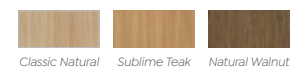

### Options & Finishes

Modulus Frame:

Black & Polished Alloy

Modulus All Black Frame:

All Black

Worktop:

Arctic White

New Oak (Matte Finish)

New Oak (Ravine Finish)

Classic Natural

Sublime Teak

Natural Walnut