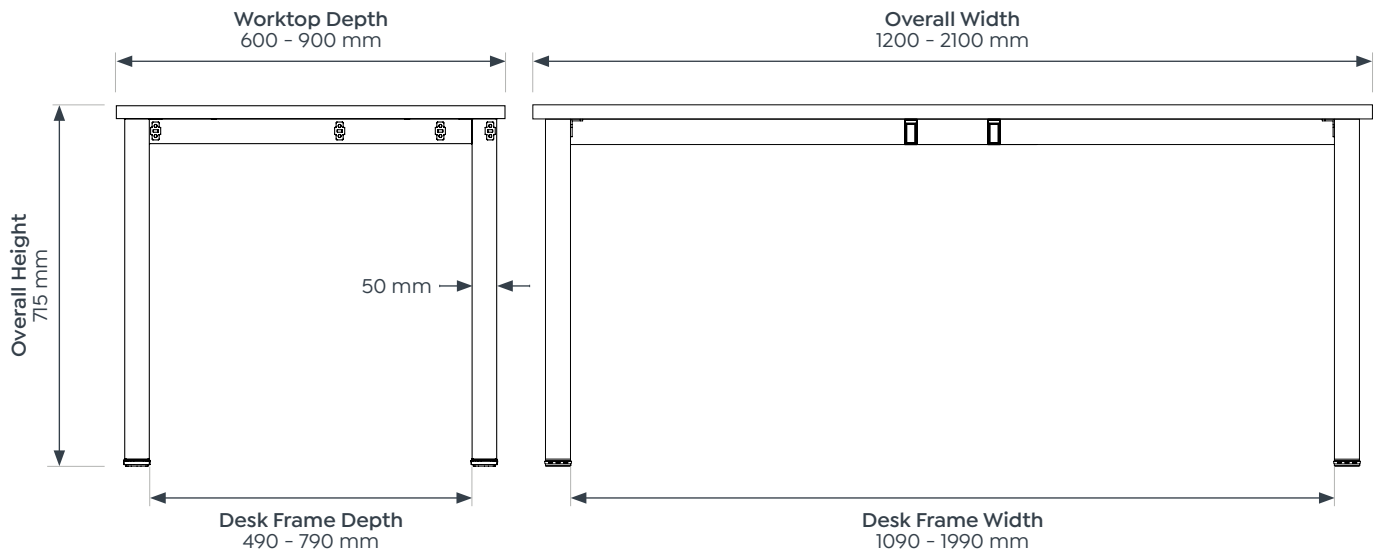

Axis Desking.

Featuring a powder-coated black or white rectangular frame, a fixed height of 715mm and an 80mm height adjustment in each foot, the Axis range is as stylish as it is functional.

The Axis is available in an infinite number of arrangements from straight, double sided and pod configurations to complex, hybrid setups. With endless design options, the final result is only limited by your creativity."

Double Sided Desk

2 x 1200 x 600 mm	2 x 1500 x 800 mm	2 x 1800 x 600 mm
2 x 1200 x 750 mm	2 x 1600 x 600 mm	2 x 1800 x 750 mm
2 x 1500 x 600 mm	2 x 1600 x 750 mm	2 x 1800 x 800 mm
2 x 1500 x 750 mm	2 x 1600 x 800 mm	

Single 90°

1800 x 1800 X 600 mm	1200 x 1200 X 600 mm
1800 x 1800 X 750 mm	1200 x 1200 X 750 mm

Single 120°

1800 x 1800 X 600 mm	1200 x 1200 X 600 mm
1800 x 1800 X 750 mm	1200 x 1200 X 750 mm

Axis Desking Range.

Screen Colour Options

Axis Desking Range.

Dimensions

Axis Single Sided Desking

Axis Double Sided Desk