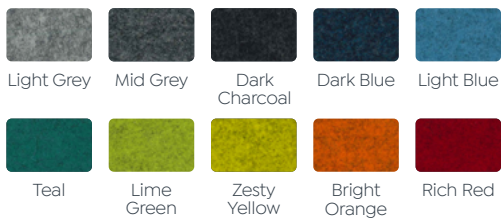

Luna Range.

An eclectic marriage of modern design and retro aesthetics, the Luna Collection is the stylish solution for foyers, informal zones and small meeting areas.

Features

Flexible polypropylene shell is available in Black or White

Seat cushion upholstered in high quality Motion Felt or Black and White PU

Also available in Splice, Breathe or Crown fabric ranges

Steel Legs with 60mm Castors.

Luna with castors Black

Luna with castors White

Luna Barstool Black with Oak frame

Luna Barstool White with Oak frame

Motion Felt Colour Options

Luna Mobile Chair

Seat H	465 mm
Seat W	475 mm
Seat D	445 mm
Overall H	815 mm
Overall W	525 mm
Overall D	540 mm