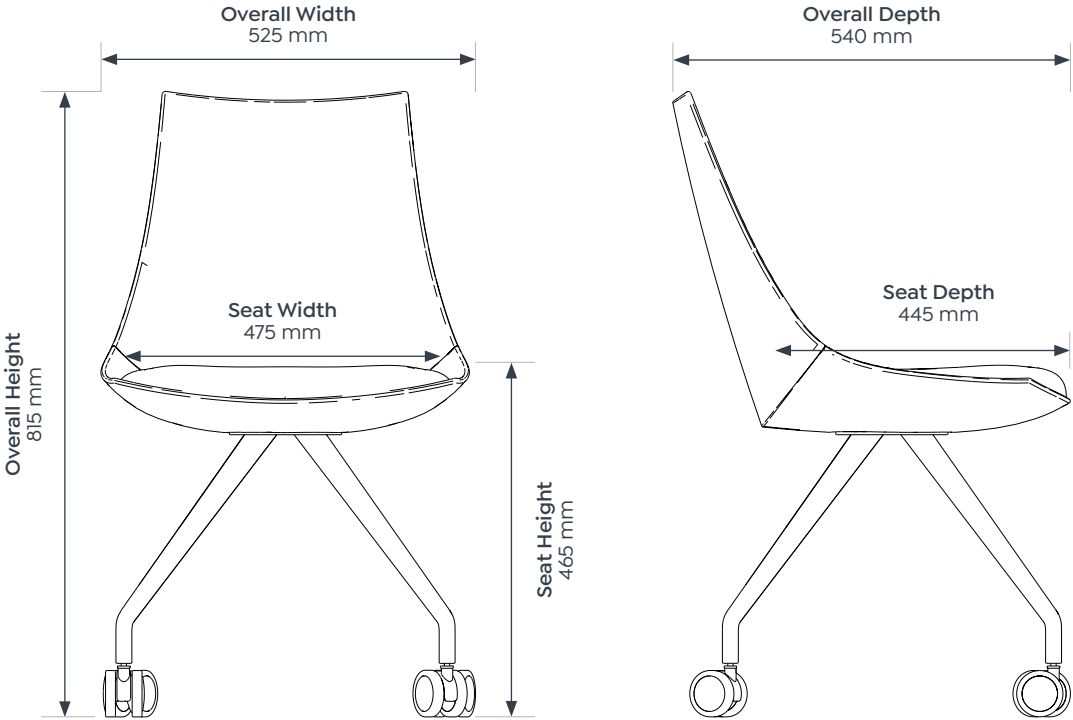

Luna Barstool Black with Oak frame

Luna Barstool White with Oak frame

Motion Felt Colour Options

Luna Mobile Chair

Seat H	465 mm
Seat W	475 mm
Seat D	445 mm
Overall H	815 mm
Overall W	525 mm
Overall D	540 mm

Luna Oak Barstool

Seat H	750 mm
Seat W	410 mm
Seat D	350 mm
Overall H	985 mm
Overall W	425 mm
Overall D	425 mm

motionoffice®

Luna Range.

Dimensions

Luna Mobile Chair

Luna Oak Barstool