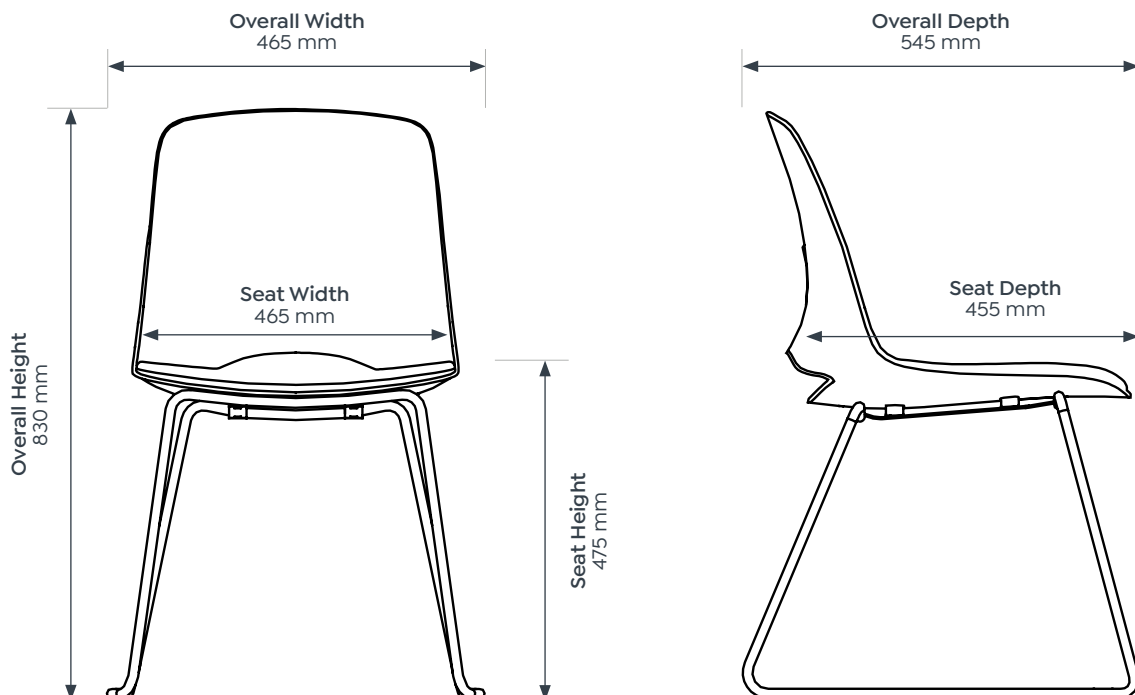

Vista Glide
Moss with Sled Base

Vista Pivot
Rust Fully Upholstered

Vista Rise
Sky with Upgraded Upholstered Seat

Vista Swivel

Seat H	445 - 757 mm
Seat W	480 mm
Seat D	450 mm
Armrest H	640 mm
Overall W	595 mm
Overall D	520 mm
Overall H	815 - 935 mm

Vista Pivot

Seat H	475 mm
Seat W	465 mm
Seat D	450 mm
Overall W	465 mm
Overall D	525 mm
Overall H	830 mm

Vista Glide

Seat H	475 mm
Seat W	465 mm
Seat D	455 mm
Overall W	465 mm
Overall D	545 mm
Overall H	830 mm

Vista Rise

Seat H	730 mm
Seat W	465 mm
Seat D	455 mm
Overall W	465 mm
Overall D	540 mm
Overall H	1140 mm

Vista
Glide only.

Vista Range.

Dimensions

Vista Swivel

Vista Glide

Dimensions

Vista Pivot

Vista Rise