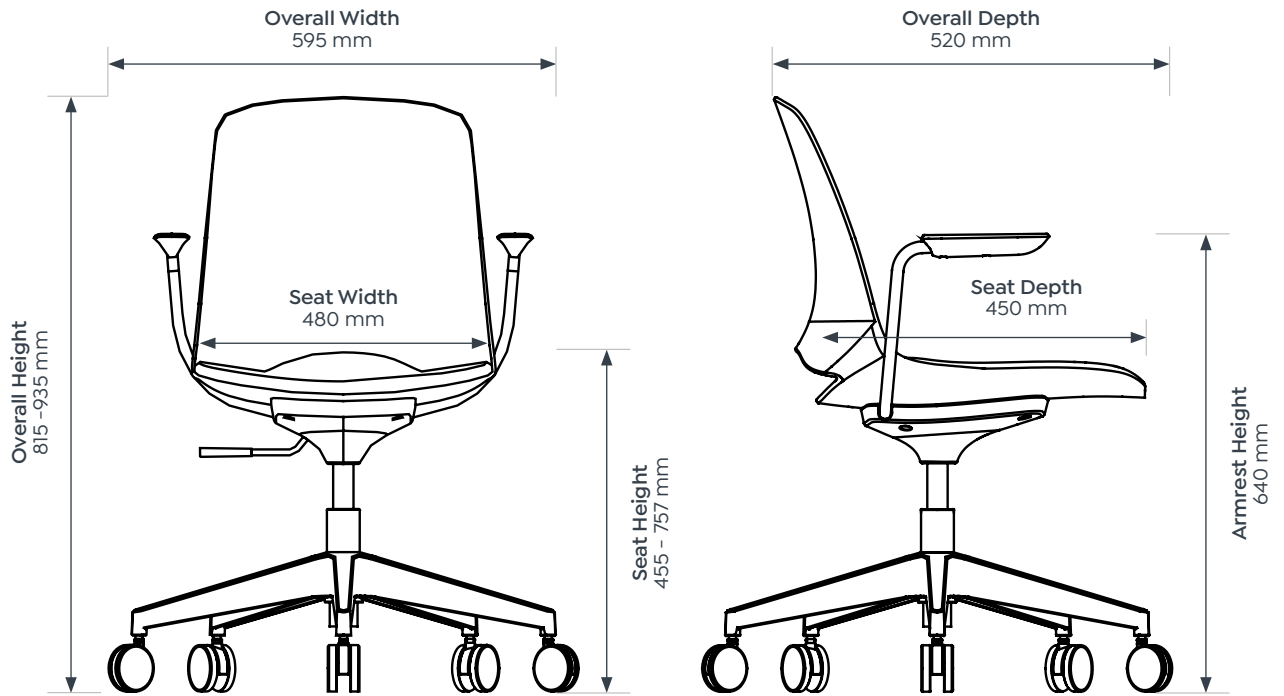

Vista Glide
Moss with Sled Base

Vista Pivot
Rust Fully Upholstered

Vista Rise
Sky with Upgraded Upholstered Seat

Vista Swivel

Seat H	445 - 757 mm
Seat W	480 mm
Seat D	450 mm
Armrest H	640 mm
Overall W	595 mm
Overall D	520 mm
Overall H	815 - 935 mm

Vista Pivot

Seat H	475 mm
Seat W	465 mm
Seat D	450 mm
Overall W	465 mm
Overall D	525 mm
Overall H	830 mm

Vista Glide

Seat H	475 mm
Seat W	465 mm
Seat D	455 mm
Overall W	465 mm
Overall D	545 mm
Overall H	830 mm

Vista Rise

Seat H	730 mm
Seat W	465 mm
Seat D	455 mm
Overall W	465 mm
Overall D	540 mm
Overall H	1140 mm

Vista
Glide only.

Vista Range.

Dimensions

Vista Swivel

Vista Glide

Dimensions

Vista Pivot

Vista Rise