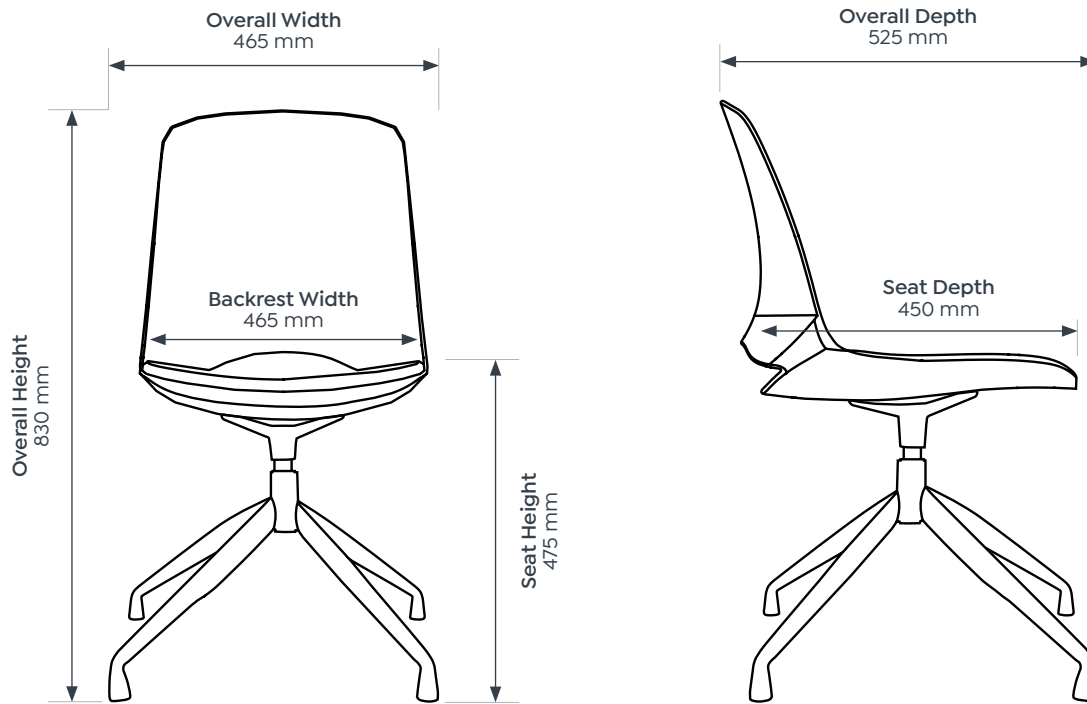

Vista Glide
Moss with Sled Base

Vista Pivot
Rust Fully Upholstered

Vista Rise
Sky with Upgraded Upholstered Seat

Vista Swivel

Seat H	445 - 757 mm
Seat W	480 mm
Seat D	450 mm
Armrest H	640 mm
Overall W	595 mm
Overall D	520 mm
Overall H	815 - 935 mm

Vista Pivot

Seat H	475 mm
Seat W	465 mm
Seat D	450 mm
Overall W	465 mm
Overall D	525 mm
Overall H	830 mm

Vista Glide

Seat H	475 mm
Seat W	465 mm
Seat D	455 mm
Overall W	465 mm
Overall D	545 mm
Overall H	830 mm

Vista Rise

Seat H	730 mm
Seat W	465 mm
Seat D	455 mm
Overall W	465 mm
Overall D	540 mm
Overall H	1140 mm

Vista
Glide only.

Vista Range.

Dimensions

Vista Swivel

Vista Glide

Dimensions

Vista Pivot

Vista Rise