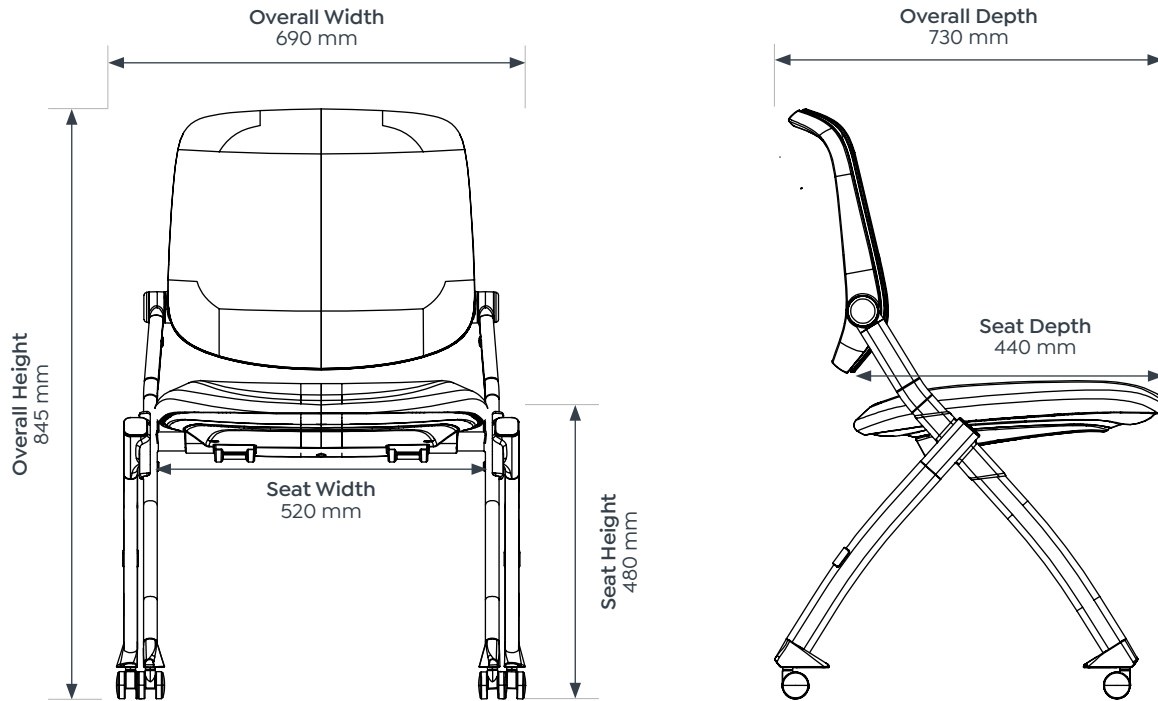

Logic Chair.

Dimensions

Logic No Arms