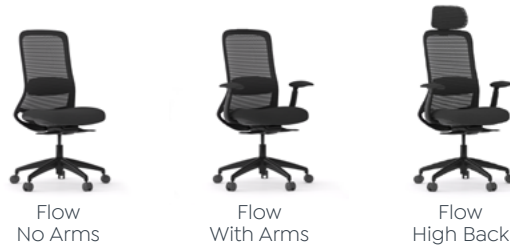

Flow Chair.

Discover the Flow chair: a durable, stylish task chair with a 160kg weight rating, 4D adjustable armrests, and a breathable mesh back. Featuring a premium gas lift, 5-star nylon base, and OLG's 10-year warranty, it offers ergonomic support and exceptional comfort for any workspace.

Features

High quality, black flexible meshwrapped backrest with adjustable lumbar provides ergonomic support for all day comfort.

Armrests can be adjusted 4 separate ways by 3 different pivot axes and also height adjustable.

To ensure a smooth adjustment, an intuitive synchro mechanism tilts the seat as the back reclines.

Seat and armrest have seamed upholstered moulding foam for additional comfort.

Premium quality gas lift for fast, reliable, height adjustment performance.

Comes standard with a reinforced 5 star nylon base for additional strength and durability.

Heavy duty 60mm unhooded castors on each foot for easy mobility around the office.

Base Color

Flow With Arms

Seat H	475 - 570 mm
Seat W	450 mm
Seat D	445 mm
Overall H	1045 - 1140 mm
Overall W	670 mm
Overall D	550 mm
Backrest H	735 mm
Armrest H	660 - 735 mm

Flow High Back

Seat H	475 - 570 mm
Seat W	485 mm
Seat D	450 mm
Overall H	1225 - 1320 mm
Overall W	670 mm
Overall D	550 mm
Backrest H	735 mm
Armrest H	660 - 735 mm