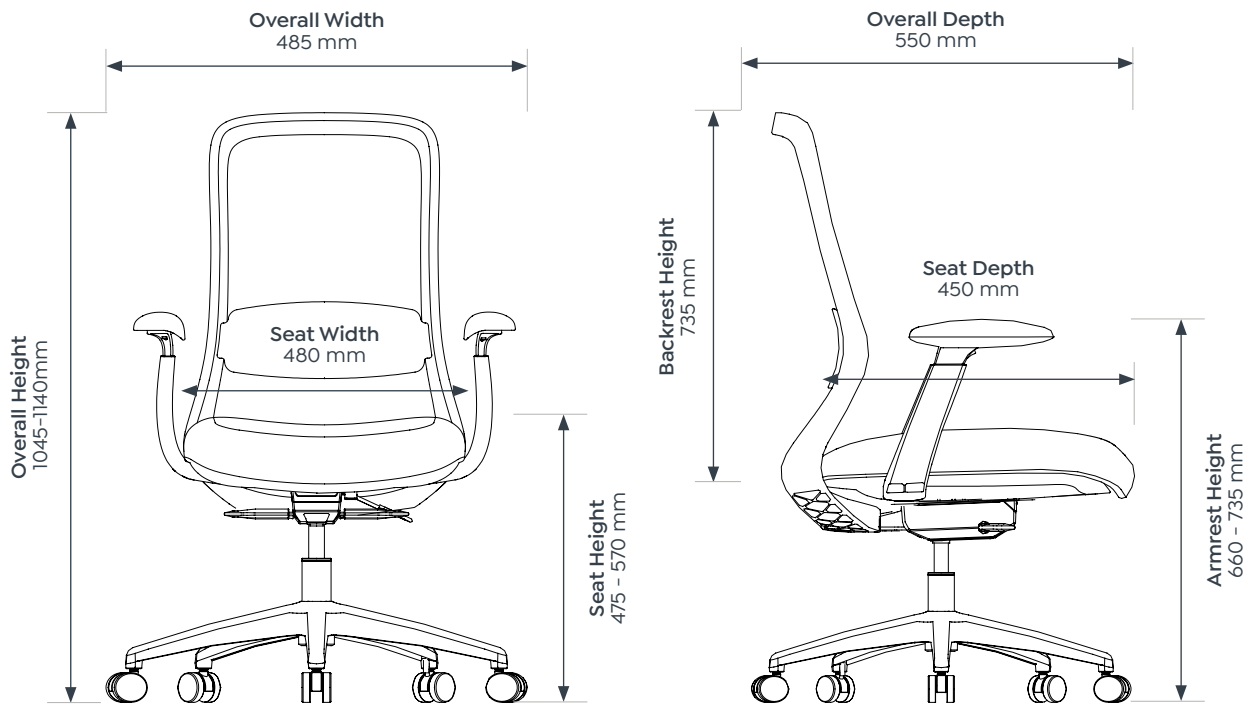

Flow Chair.

Dimensions

Flow With Arms