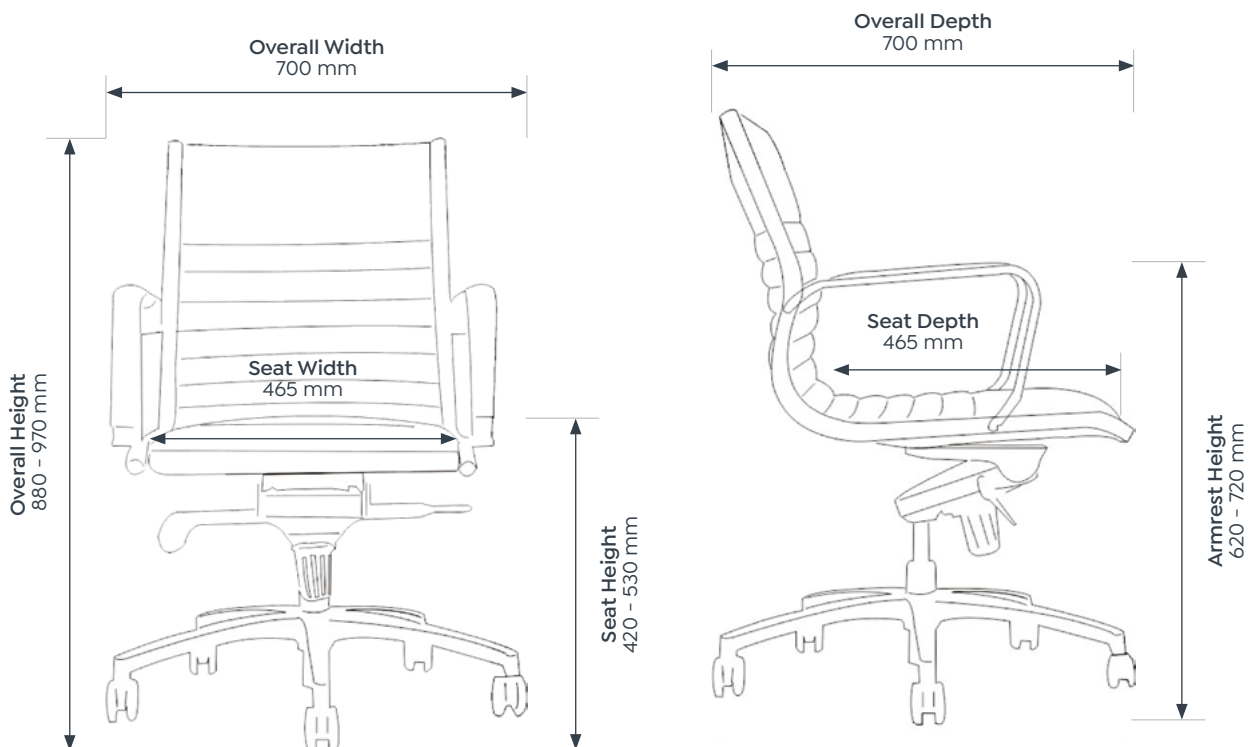

### Metro Boardroom

Seat H 420 - 530 mm  
Seat W 450 mm  
Seat D 455 mm  
Overall H 1070 - 1140 mm  
Overall W 700 mm  
Overall D 740 mm  
Armrest H 620 mm

### Metro Guest

Seat H 510 mm  
Seat W 460 mm  
Seat D 430 mm  
Overall H 920 mm  
Overall W 600 mm  
Overall D 630 mm  
Armrest H 680 mm

## Dimensions