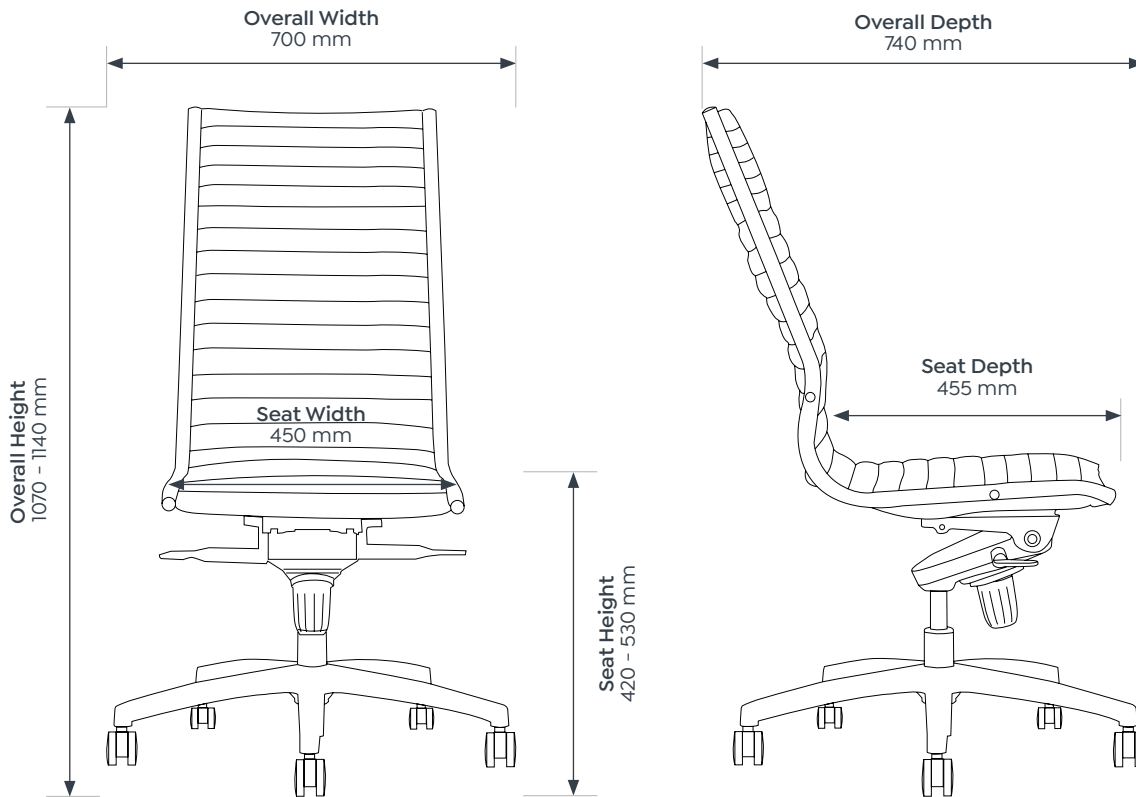

Metro Chair.

Dimensions

Metro Boardroom