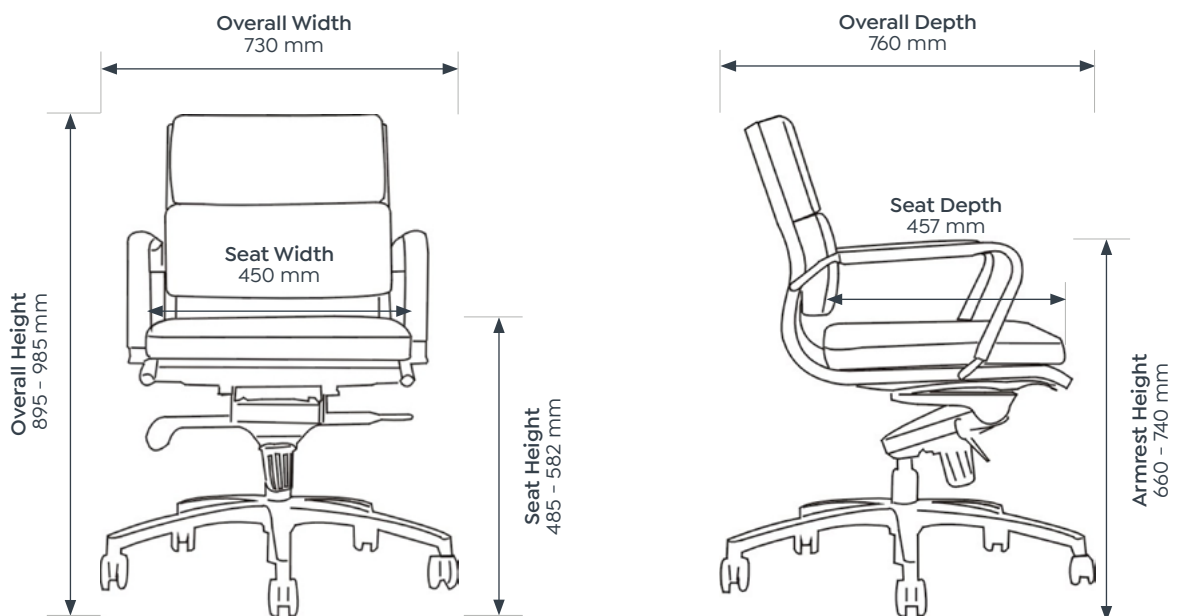

### Mode Midback

Seat H	485 - 582 mm
Seat W	450 mm
Seat D	457 mm
Overall H	895 - 985 mm
Overall W	730 mm
Overall D	760 mm
Armrest H	660 - 740 mm

### Mode Guest

Seat H	510 mm
Seat W	460 mm
Seat D	430 mm
Overall H	920 mm
Overall W	600 mm
Overall D	630 mm
Armrest H	680 mm

## Dimensions