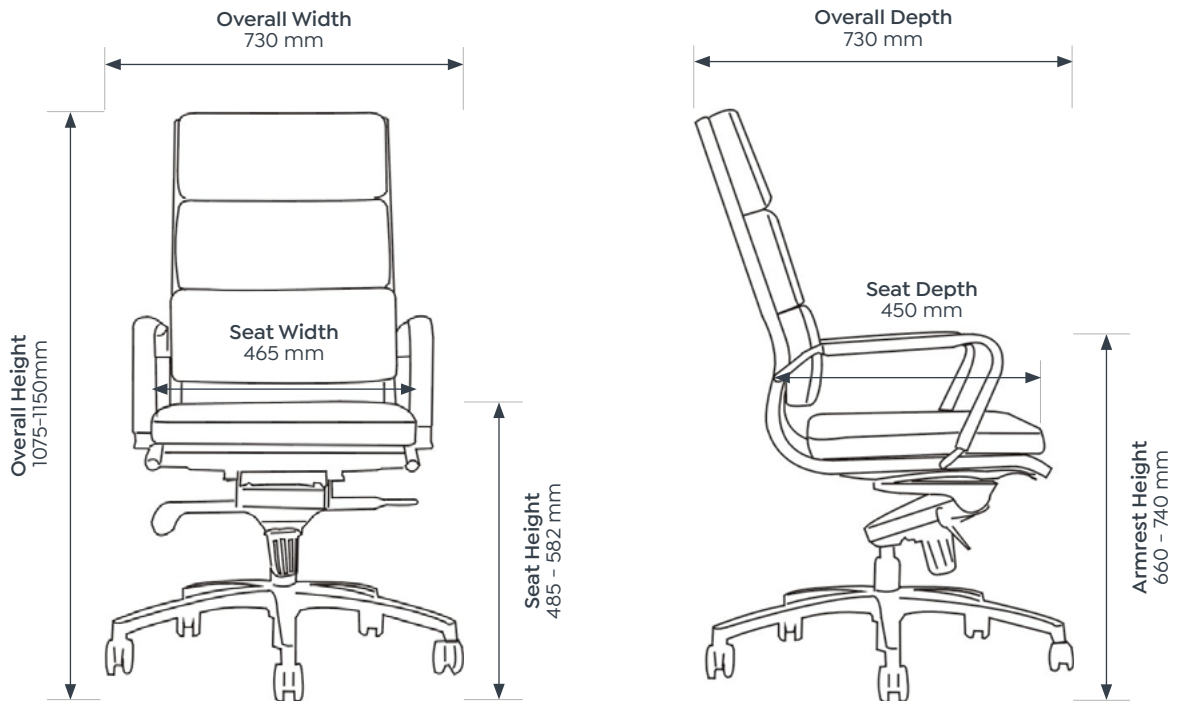

Mode Chair.

Dimensions

Mode Boardroom