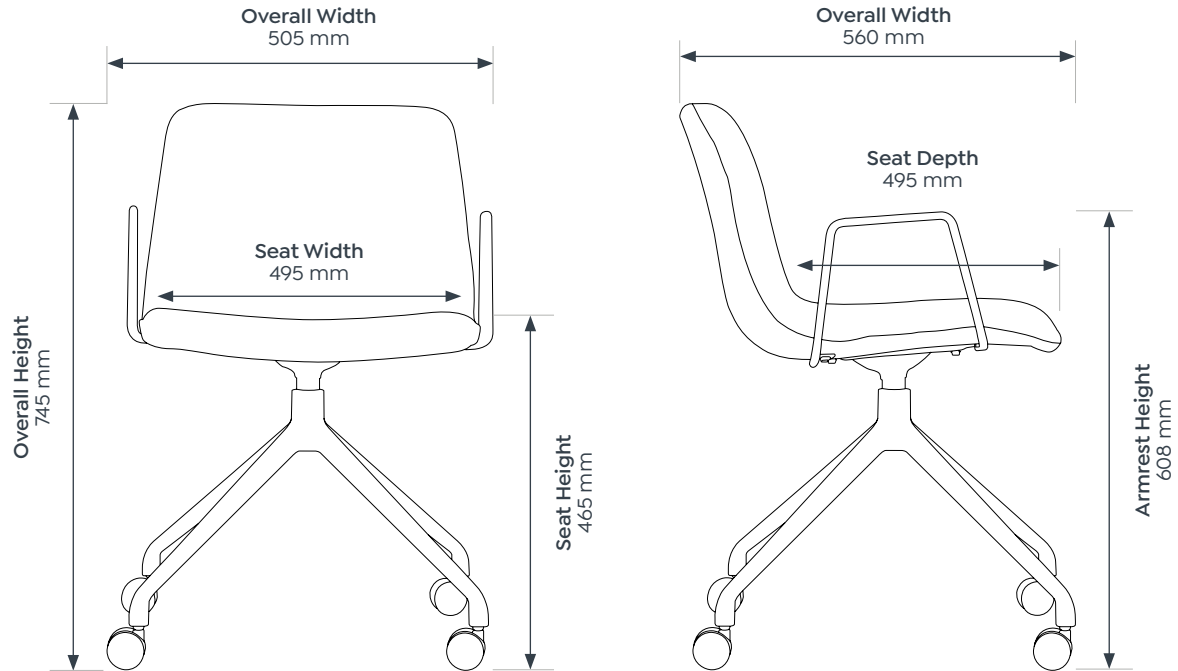

Smooth Range.

Dimensions

Smooth Swivel With Arms