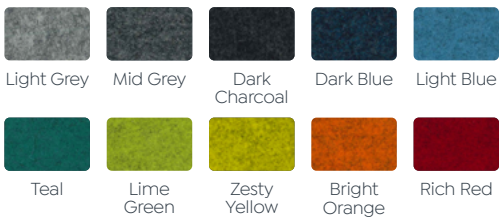

Urban Mesh Motion Felt Seat & Alloy Base

Urban Mesh Motion Felt Seat & Nylon Base

Motion Felt Colour Options

Sunday Fabric Colours

Premium Sunday fabric available with a 12 week lead time

Urban Mesh No Arms