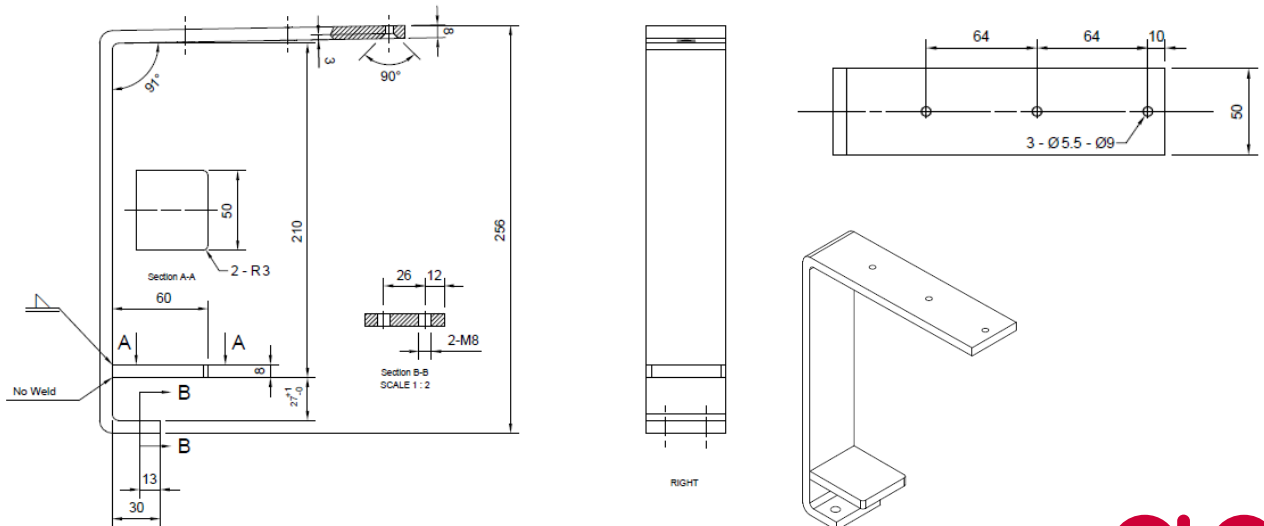

Axis Desk Mount Shelf

Product Data Specification

Axis Desk Mount Shelf

Product Data Specification

Specifications:

- Powdercoated White brackets
- 27mm or 77mm brackets to suit standard 25mm worktop or worktop with 50mm rail.
- Includes 4x U hoops
- Melamine shelf in white with prelocated holes for U hoops
- Height of shelf with hoops: 192.5mm
- Stocked item*

Shelf dimensions:

Bracket dimensions:

Live chat to the team @ myolg.online