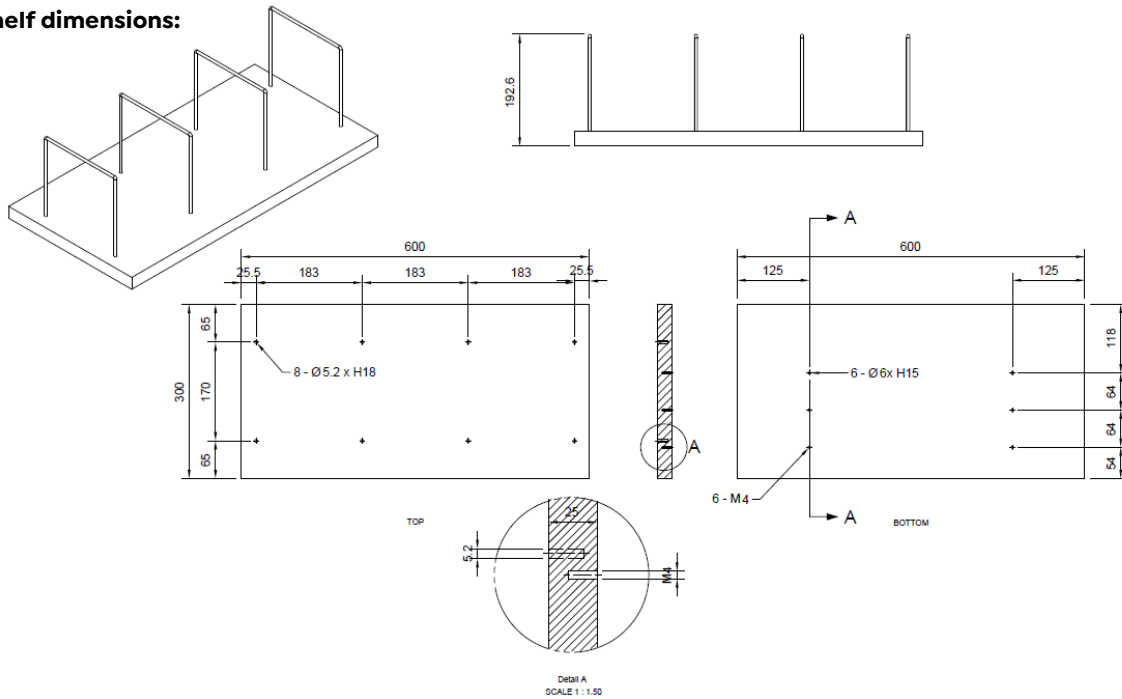

Axis Desk Mount Shelf

Product Data Specification

Axis Desk Mount Shelf

Product Data Specification

Specifications:

- Powdercoated White brackets
- 27mm or 77mm brackets to suit standard 25mm worktop or worktop with 50mm rail.
- Includes 4x U hoops
- Melamine shelf in white with prelocated holes for U hoops
- Height of shelf with hoops: 192.5mm
- Stocked item*

Shelf dimensions:

Bracket dimensions:

Live chat to the team @ myolg.online