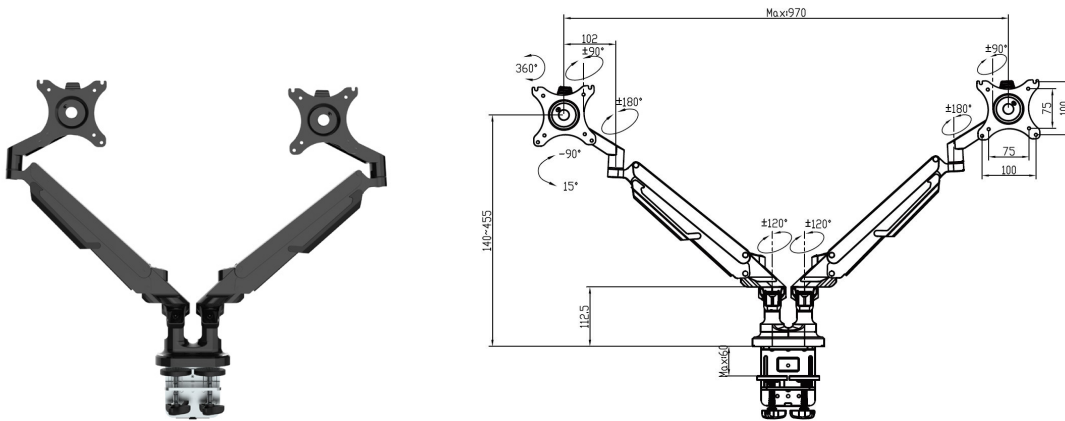

# Slingshot Monitor Arm

## Product Data Specification

The slingshot monitor arm adjusts easily to suit a range of a different monitor positions whilst helping to reduce neck, eye and back strain. The monitor arm is available in both black and white to compliment any office space.

### Features

Aluminum Construction: provides a sleek, lighter, and elegant look

Up to 9kg weight capacity

Detachable quick release VESA Plate Design: enables easy installation

Easy to adjust, no tools required

### Dimensions

Max width: 970 mm  
Height Range: 140 - 455 mm  
Suitable for Screen size: 2 @ 17" - 32"  
430 - 810 mm  
VESA Compatible: 75 x 75, 100 x 100  
Tilt range: +90° - 15°