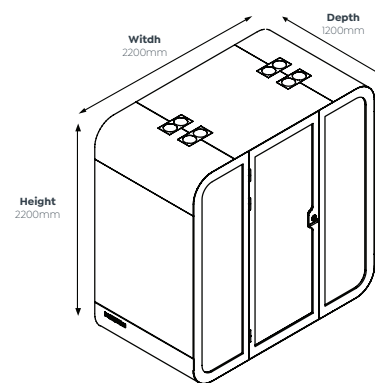

Available in Single User, 2 User and 4 User Optional Upgrades.

Engineered to provide superior sound control, our false ceiling selection includes a variety of design options tailored to your aesthetic and functional needs.

Choose from Baffles, Ceiling Tiles, Floats, and Cell Ceiling designs, each crafted to enhance sound quality while complementing your space's architecture.

Whether you're looking to manage acoustics in a bustling office or create a serene environment in a public space, our false ceiling solutions are the pinnacle of sound innovation and style.

2 User Spacepod with custom colour