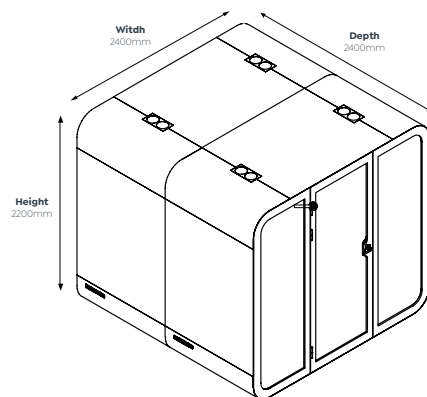

4 User Spacepod with custom colour