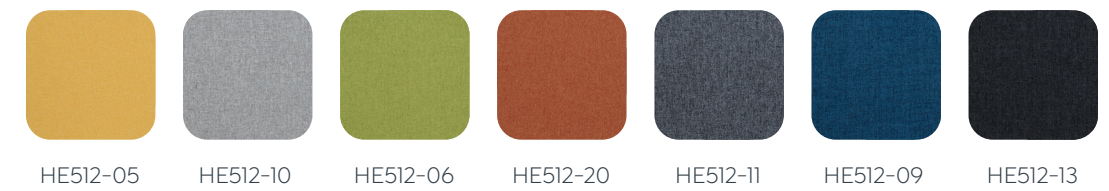

2 User Spacepod with custom colour

4 User Spacepod with custom colour

Colour Options and Upgrades.

Single Spacepod with custom exterior colour

Single Spacepod with custom interior colour

Single Spacepod with custom frame and table colour

Standard Colours - In Stock

Exterior Colour Options

Frame and table

Sofa Upholstery

Interior - PET acoustic felt