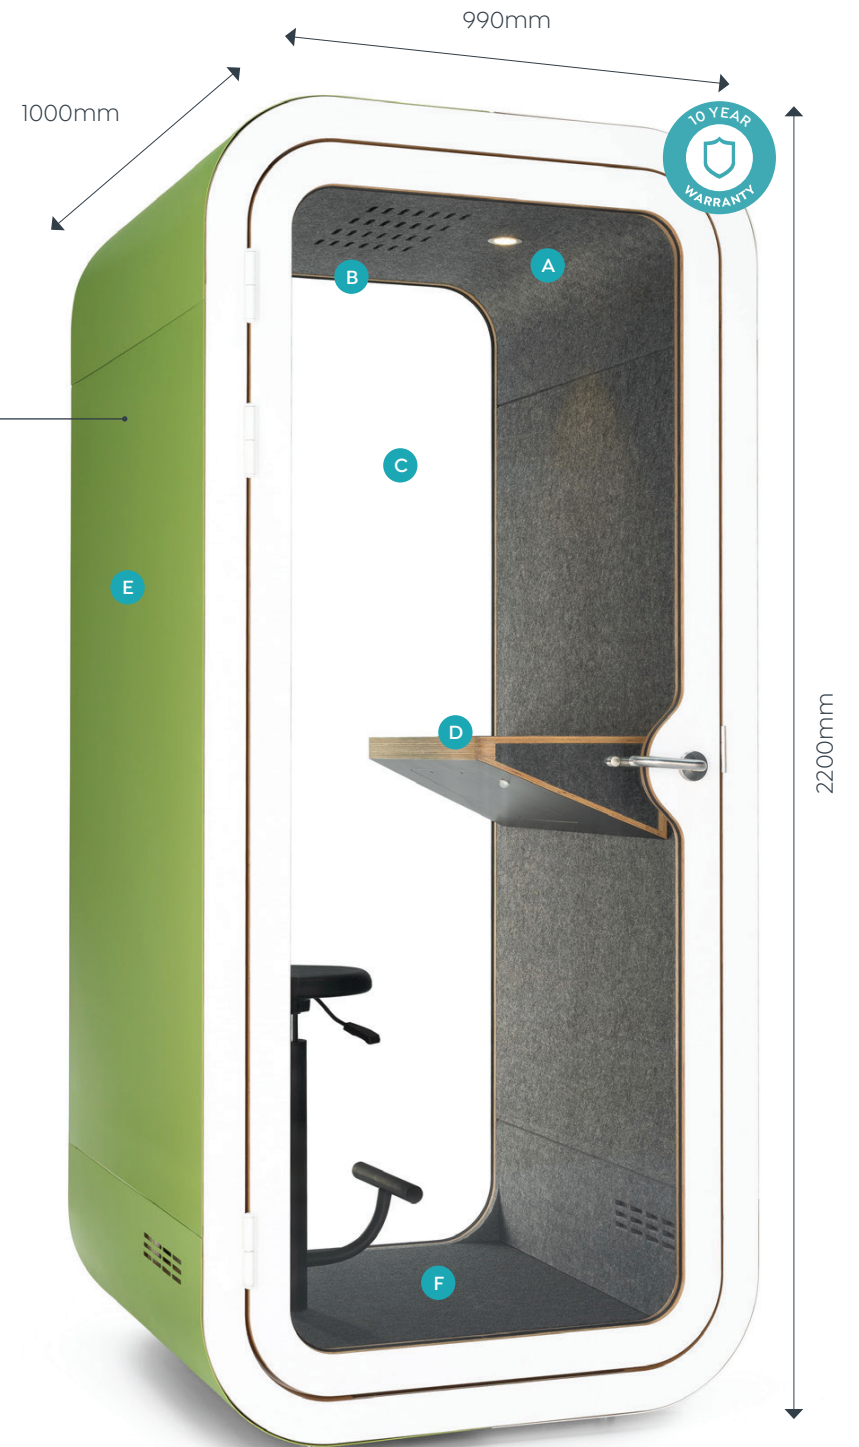

Insulated by layers of sheet metal, birch plywood, recycled acoustic foam and acoustic felt, stepping inside feels like walking into a professional recording booth. Not only are you shielded from outside noise, but the internal acoustic treatments provide for crystal-clear, echo-free audio quality on phone and video calls. Mid to high range soundwaves are damped by the acoustic felt while rounded floor and ceiling joinery helps address the build-up of low, bass sounds.

Available to use within hours of construction, the SpacePod includes a gas lift stool, tabletop, LED lighting, air-ventilation system, USB A/C ports and a 240V electrical power outlet.

Placed in the middle of an open plan office or tucked away next to the overbooked meeting rooms, the SpacePod is the best way to incorporate private spaces without breaking the budget.

Noise Cancellation
Superior speech level reduction of 30.99 dB.

- A Internal Lighting**
Adjustable LED lighting.
- B Air Ventilation**
More than 1m³ per minute standard adjustable ventilation options.
- C Glass Door & Rear**
Sound control laminated glass door and rear wall.
- D Power Options**
240 volt power socket and USB charging.
- E Solid Construction**
Sheet metal, birch plywood, recycled acoustic foam and acoustic felt.
- F Anti-Static Materials**
Anti-static and stain resistant low loop pile carpet on interior floor.