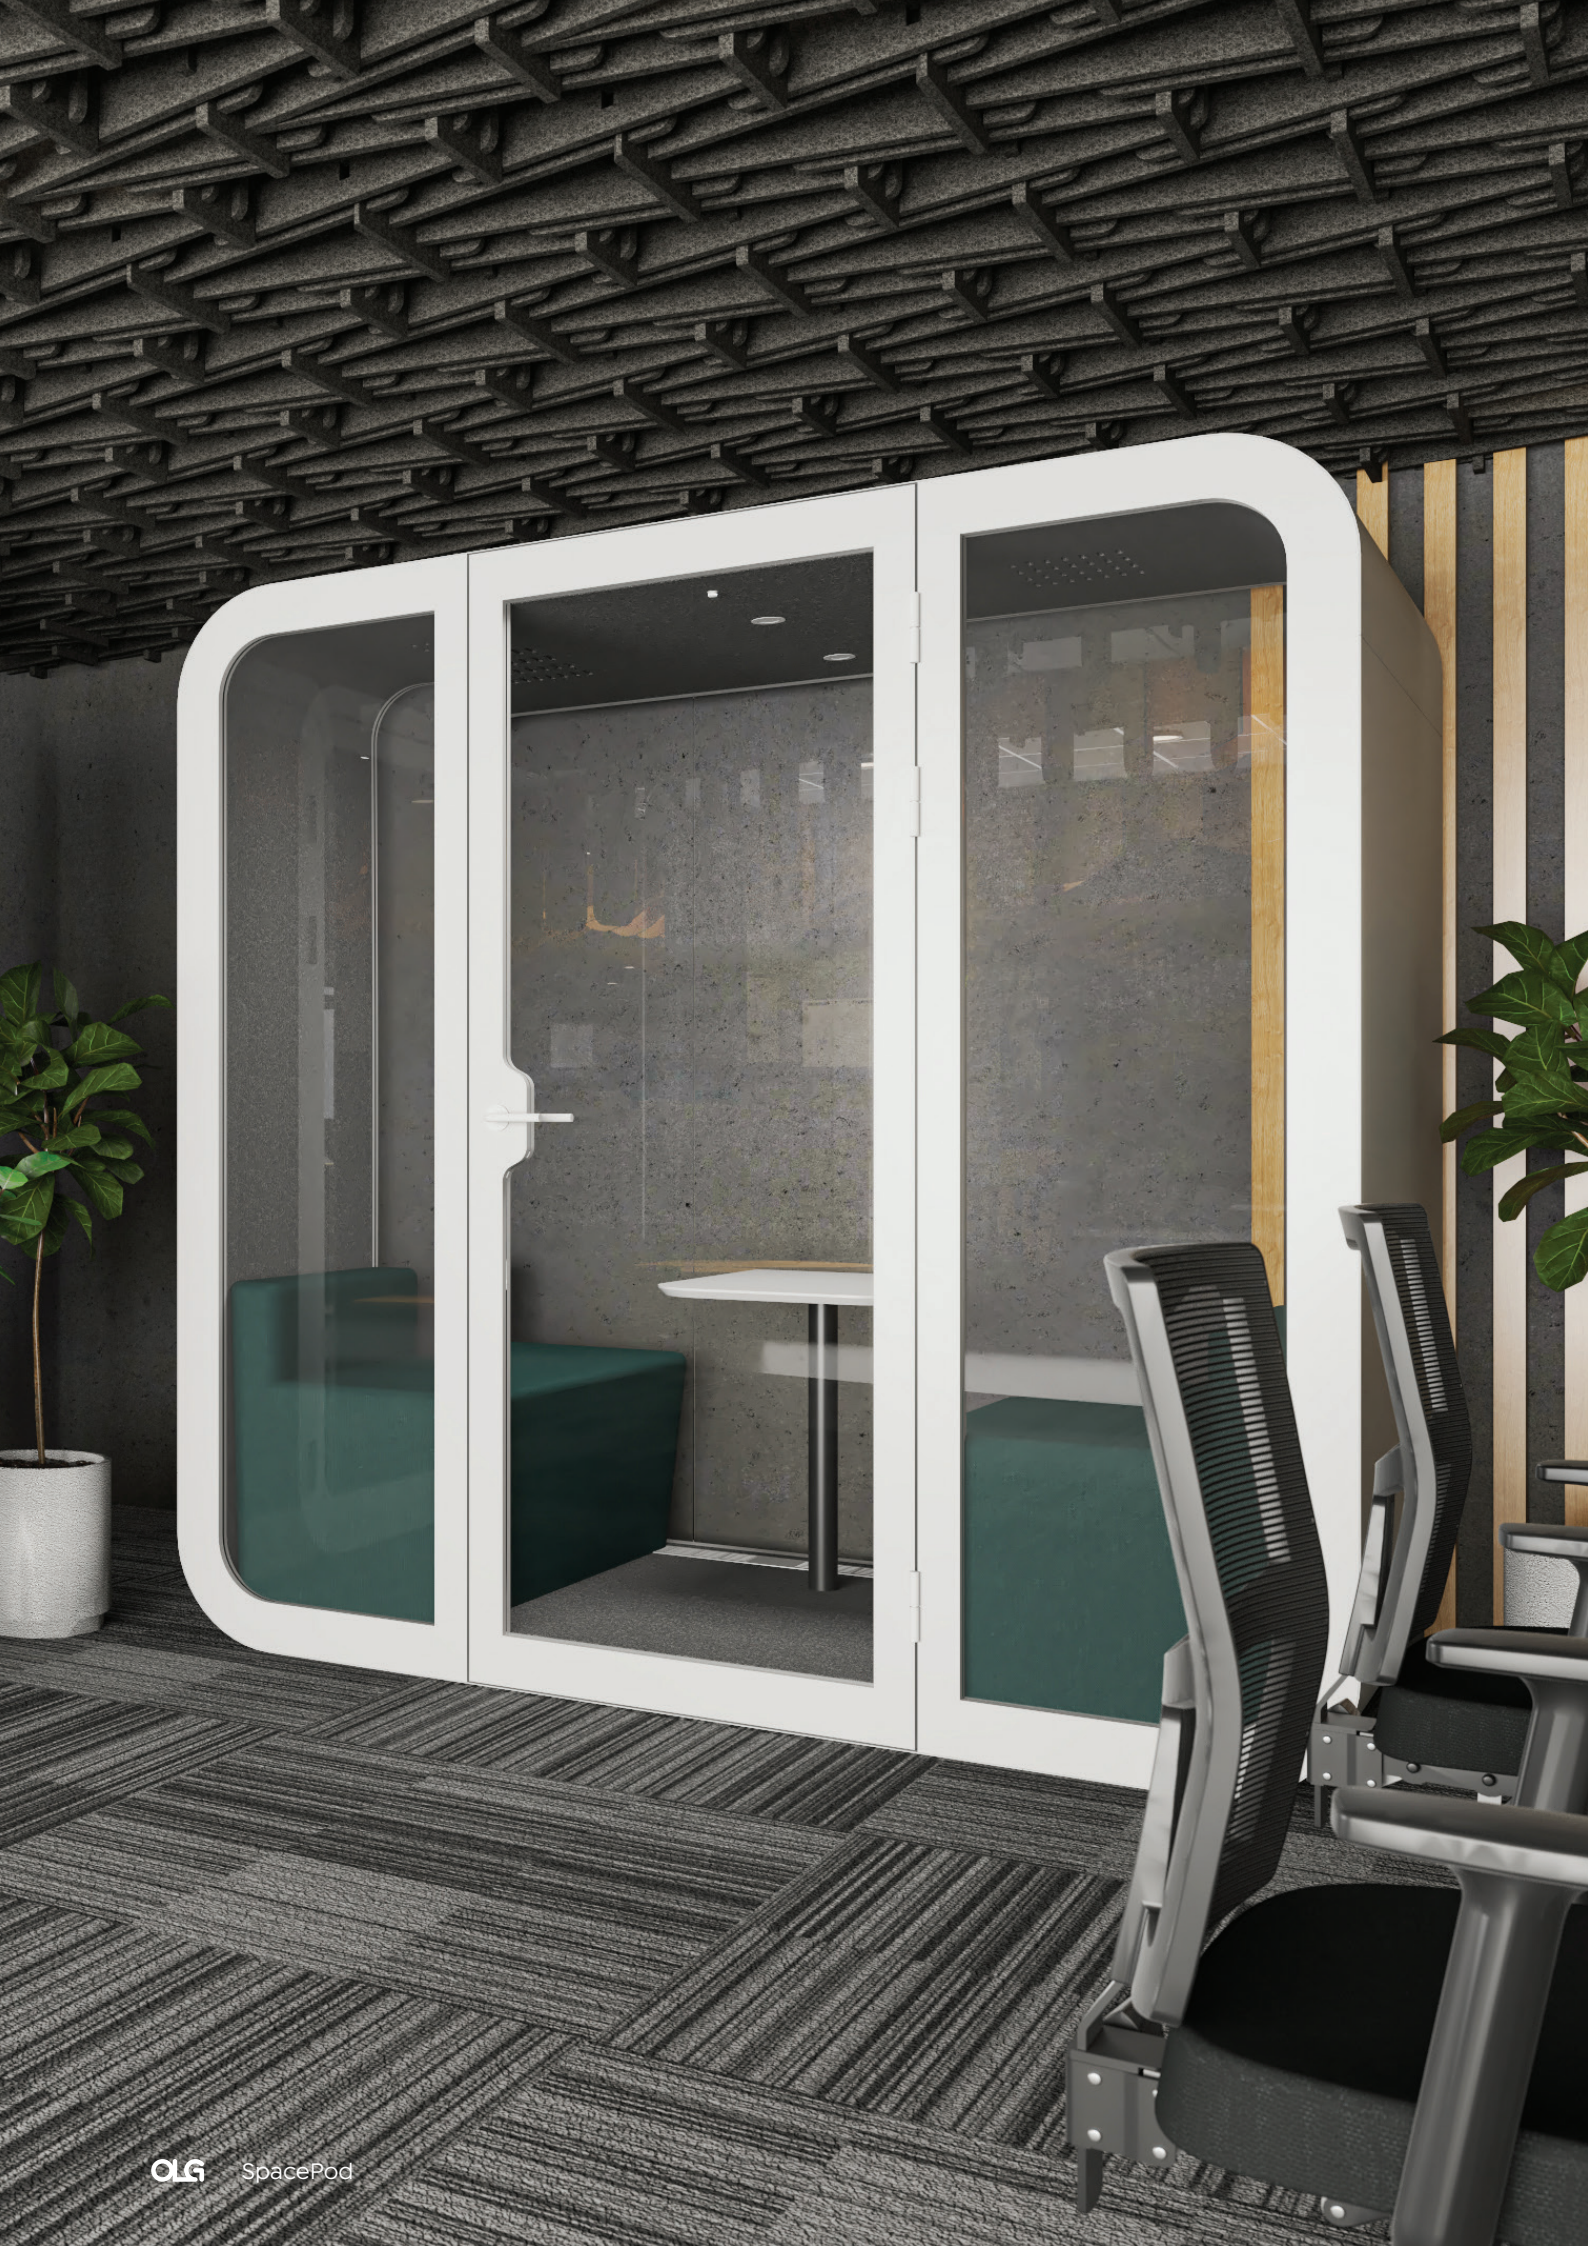

OLG

02 8188 2732
info@olgooffice.com

 OLG-Office

myolg.online | olgooffice.com

SpacePod
by OLG.

SpacePod.

When silence is golden and privacy is paramount, the SpacePod offers the perfect escape from the noisy office floor.

Insulated by layers of sheet metal, birch plywood, recycled acoustic foam and acoustic felt, stepping inside feels like walking into a professional recording booth. Not only are you shielded from outside noise, but the internal acoustic treatments provide for crystal-clear, echo-free audio quality on phone and video calls. Mid to high range soundwaves are damped by the acoustic felt while rounded floor and ceiling joinery helps address the build-up of low, bass sounds.

Available to use within hours of construction, the SpacePod includes a gas lift stool, tabletop, LED lighting, air-ventilation system, USB A/C ports and a 240V electrical power outlet.

Placed in the middle of an open plan office or tucked away next to the overbooked meeting rooms, the SpacePod is the best way to incorporate private spaces without breaking the budget.