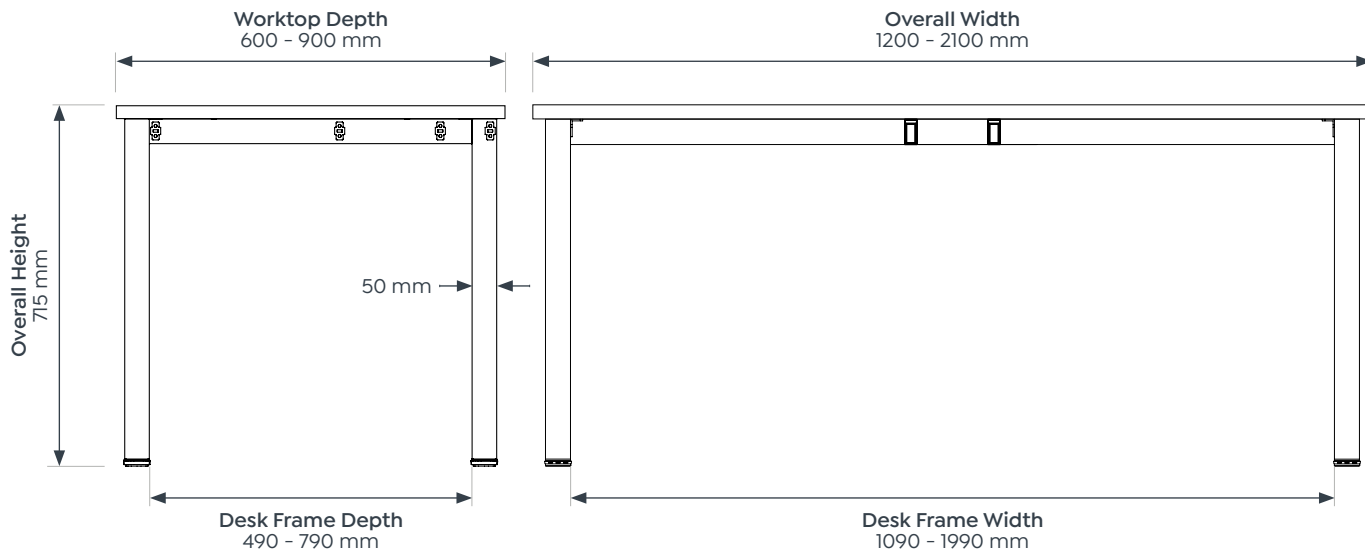

Axis Desking Range.

Dimensions

Axis Single Sided Desking