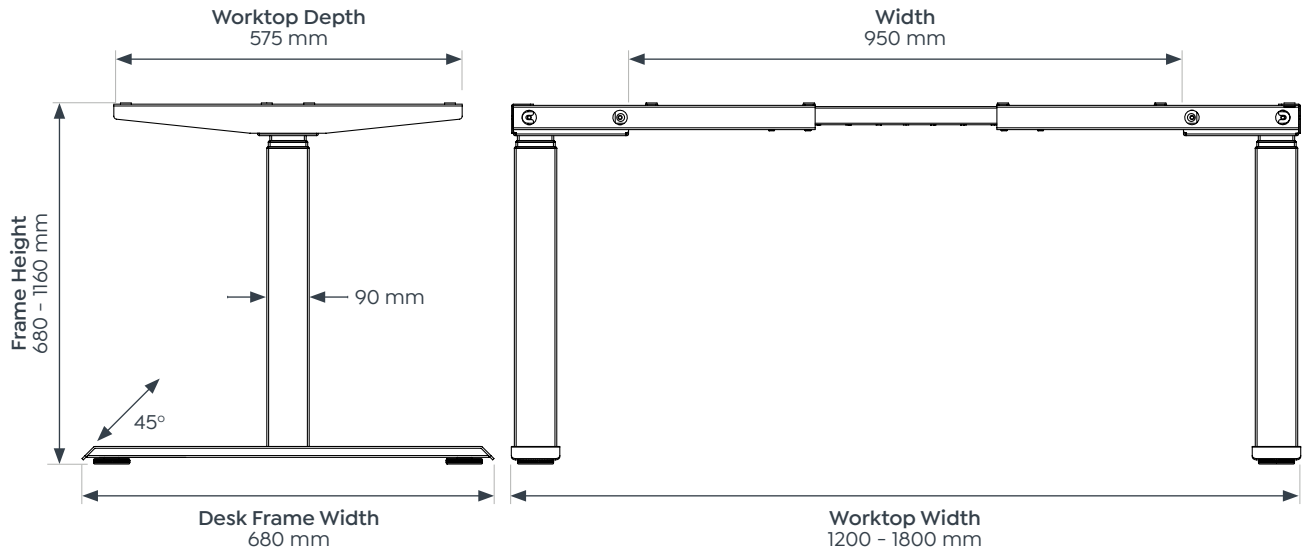

AgileMotion+ Single Sided Desk

AgileMotion+ Double Sided Desk

AgileMotion+ 120° Single Sided Desk

AgileMotion+ 90° Single Sided Desk

Features

Electric Double motor height range 680-1160mm.

Adjustment speed 30 mm/s

Fast to assemble - rails come pre-fitted to the legs where possible

Single Sided Desk

1200 x 750 mm	1600 x 800 mm
1500 x 750 mm	1800 x 750 mm
1500 x 800 mm	1800 x 800 mm
1600 x 750 mm	

Double Sided Desk

2 x 1200 x 600 mm	2 x 1500 x 800 mm	2 x 1800 x 600 mm
2 x 1200 x 750 mm	2 x 1600 x 600 mm	2 x 1800 x 750 mm
2 x 1500 x 600 mm	2 x 1600 x 750 mm	2 x 1800 x 800 mm
2 x 1500 x 750 mm	2 x 1600 x 800 mm	

10, 20 & 30mm AcoustiQ screens

Cable trays - system includes desk to desk bridges, power/ data mounting points (inside the tray or on the vertical face) and cable snakes to the desktop

Double Motor Desk
With integrated cable duct
And AcoustiQ Screen

AgileMotion Single Sided Desk

AgileMotion Double Sided Desk

Dimensions

AgileMotion 90° - 120° Desk