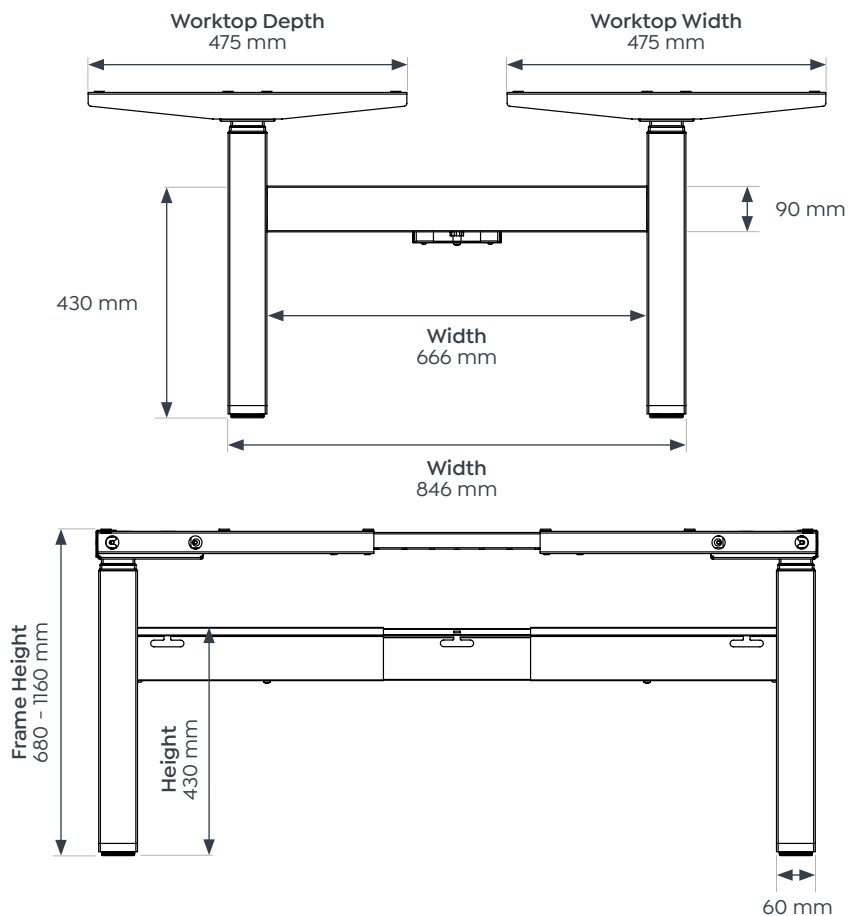

AgileMotion+ Single Sided Desk

AgileMotion+ Double Sided Desk

AgileMotion+ 120° Single Sided Desk

AgileMotion+ 90° Single Sided Desk

Features

Electric Double motor height range 680-1160mm.

Adjustment speed 30 mm/s

Single 90°

1800 x 1800 X 600 mm
1800 x 1800 X 750 mm

Single 120°

1200 x 1200 X 600 mm
1200 x 1200 X 750 mm

AgileMotion Range.

Optional Upgrades

50mm Studio screens

50mm Studio screens with intergrated cable duct

10, 20 & 30mm AcoustiQ screens

Cable trays - system includes desk to desk bridges, power/ data mounting points (inside the tray or on the vertical face) and cable snakes to the desktop

Double Motor Desk
With integrated cable duct
And AcoustiQ Screen

AgileMotion Single Sided Desk

AgileMotion Double Sided Desk

Dimensions

AgileMotion 90° - 120° Desk