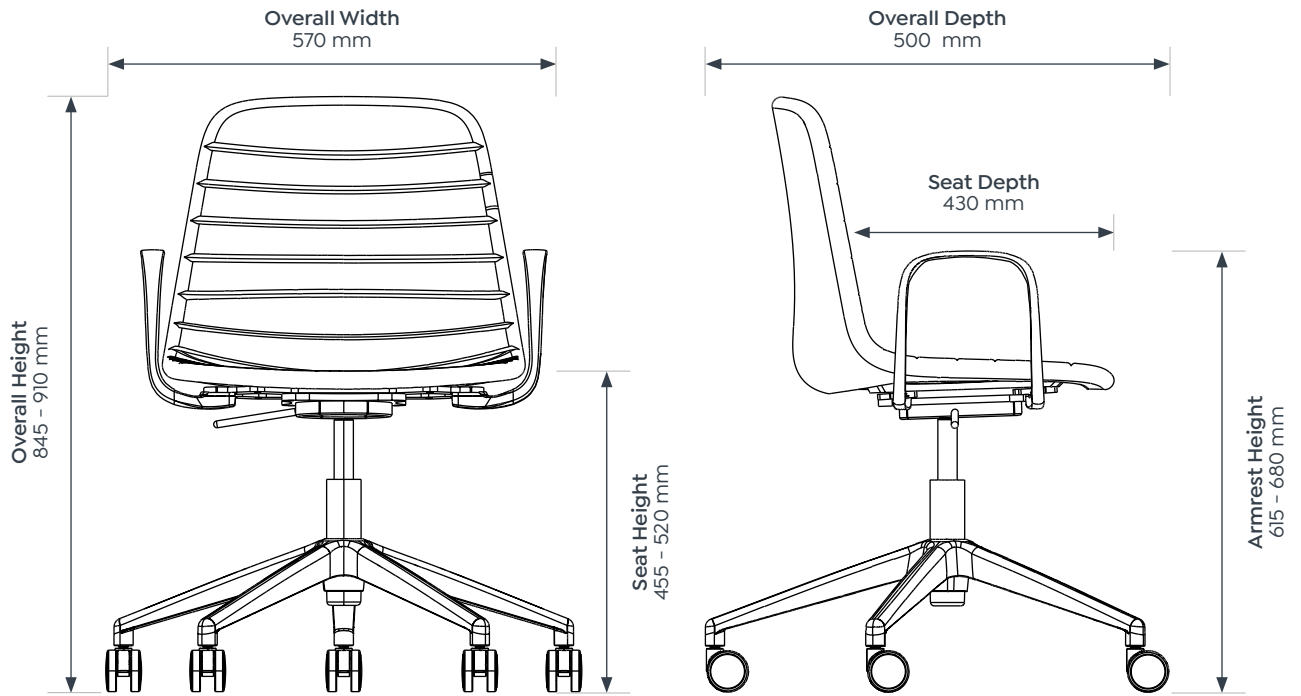

Seat H	450 mm
Seat W	570 mm
Seat D	530 mm
Overall W	570 mm
Overall D	530 mm
Overall H	840 mm

Sofia Gas Lift

Seat H	455 - 520 mm
Seat W	520 mm
Seat D	430 mm
Overall W	570 mm
Overall D	500 mm
Overall H	845 - 910 mm

Sofia Stool

Seat H	762 mm
Seat W	527 mm
Seat D	628 mm
Overall W	527 mm
Overall D	635 mm
Overall H	1156 mm

Sofia Gas Lift with Tilt

Seat H	455 - 520 mm
Seat W	520 mm
Seat D	430 mm
Overall W	570 mm
Overall D	500 mm
Overall H	845 - 910 mm

Sofia Range.

Dimensions

Sofia Gas Lift

Sofia Stool

Dimensions

Sofia Sled

Sofia Gas Lift with Tilt