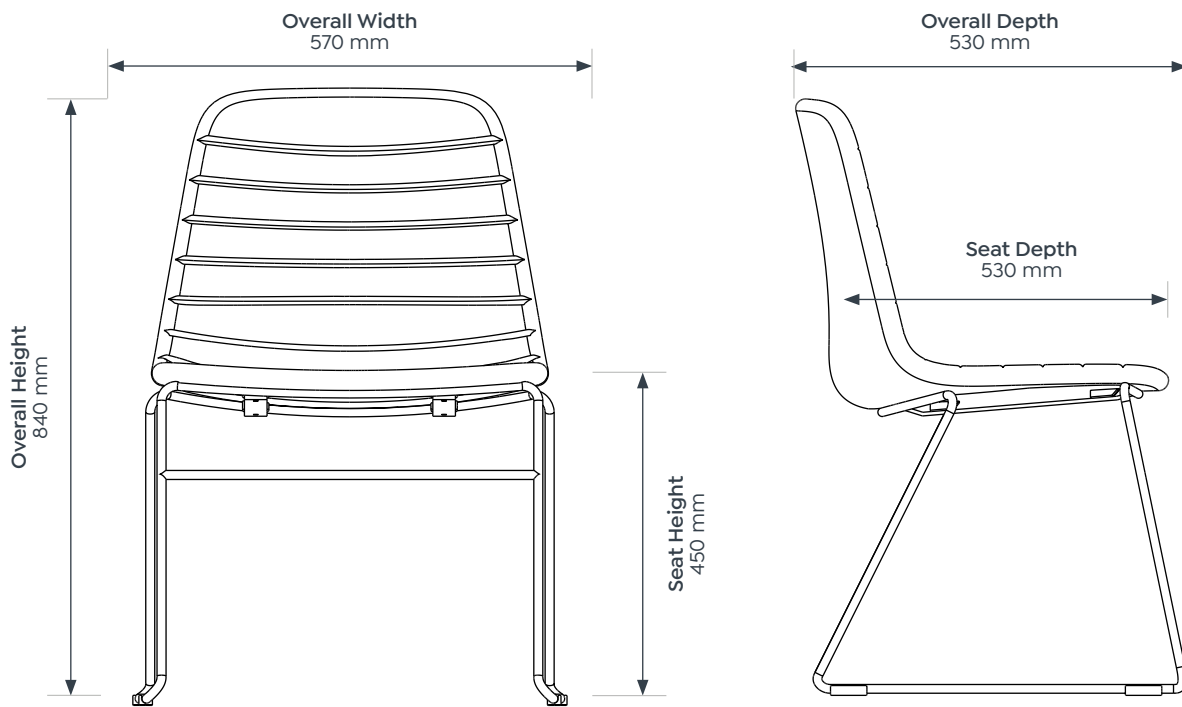

Seat H	450 mm
Seat W	570 mm
Seat D	530 mm
Overall W	570 mm
Overall D	530 mm
Overall H	840 mm

Sofia Gas Lift

Seat H	455 - 520 mm
Seat W	520 mm
Seat D	430 mm
Overall W	570 mm
Overall D	500 mm
Overall H	845 - 910 mm

Sofia Stool

Seat H	762 mm
Seat W	527 mm
Seat D	628 mm
Overall W	527 mm
Overall D	635 mm
Overall H	1156 mm

Sofia Gas Lift with Tilt

Seat H	455 - 520 mm
Seat W	520 mm
Seat D	430 mm
Overall W	570 mm
Overall D	500 mm
Overall H	845 - 910 mm

Sofia Range.

Dimensions

Sofia Gas Lift

Sofia Stool

Dimensions

Sofia Sled

Sofia Gas Lift with Tilt