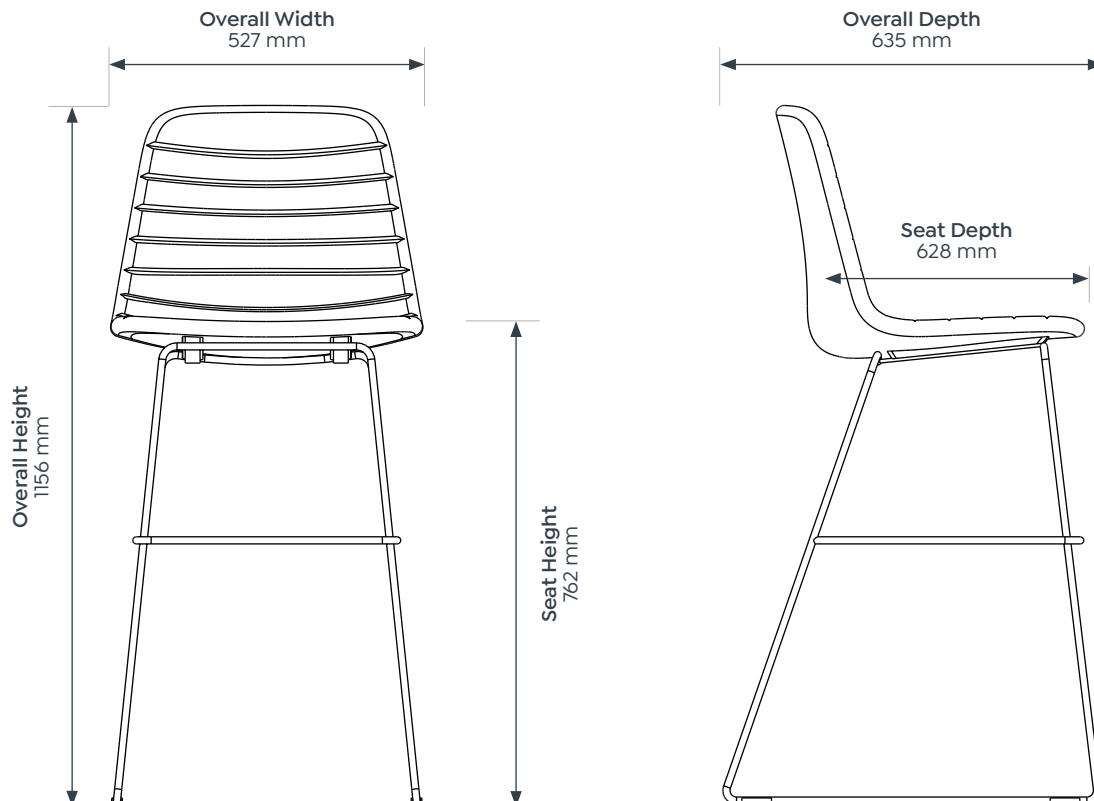

Seat H	450 mm
Seat W	570 mm
Seat D	530 mm
Overall W	570 mm
Overall D	530 mm
Overall H	840 mm

Sofia Gas Lift

Seat H	455 - 520 mm
Seat W	520 mm
Seat D	430 mm
Overall W	570 mm
Overall D	500 mm
Overall H	845 - 910 mm

Sofia Stool

Seat H	762 mm
Seat W	527 mm
Seat D	628 mm
Overall W	527 mm
Overall D	635 mm
Overall H	1156 mm

Sofia Gas Lift with Tilt

Seat H	455 - 520 mm
Seat W	520 mm
Seat D	430 mm
Overall W	570 mm
Overall D	500 mm
Overall H	845 - 910 mm

Sofia Range.

Dimensions

Sofia Gas Lift

Sofia Stool

Dimensions

Sofia Sled

Sofia Gas Lift with Tilt