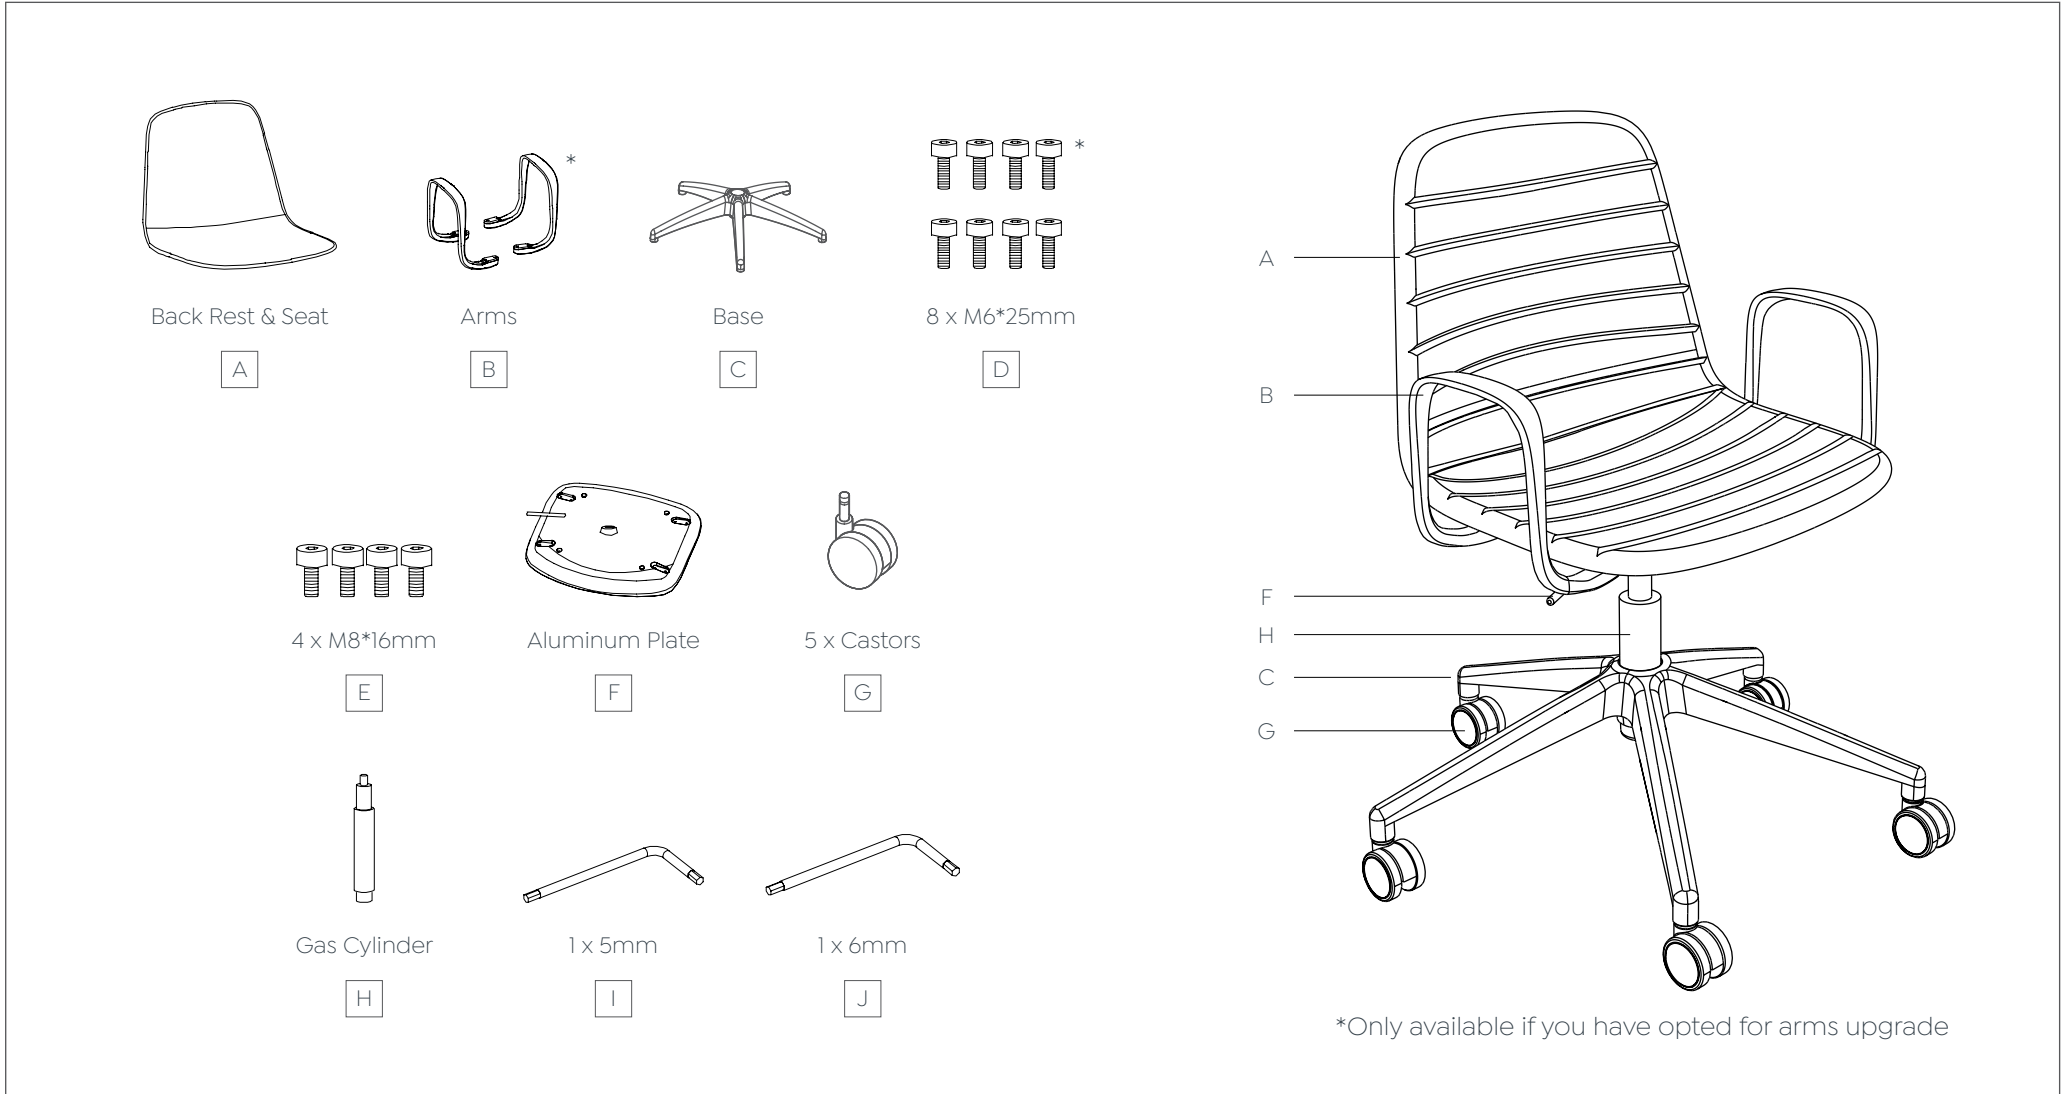

OLG

Sofia Gas Lift Chair

Assembly Instructions

Sofia Gas Lift Chair

Components List

STEP 1:

Note:

Do not tighten too much to make the plastic shell broken. Stop to tightening when there is no space between the shell and the aluminum plate.