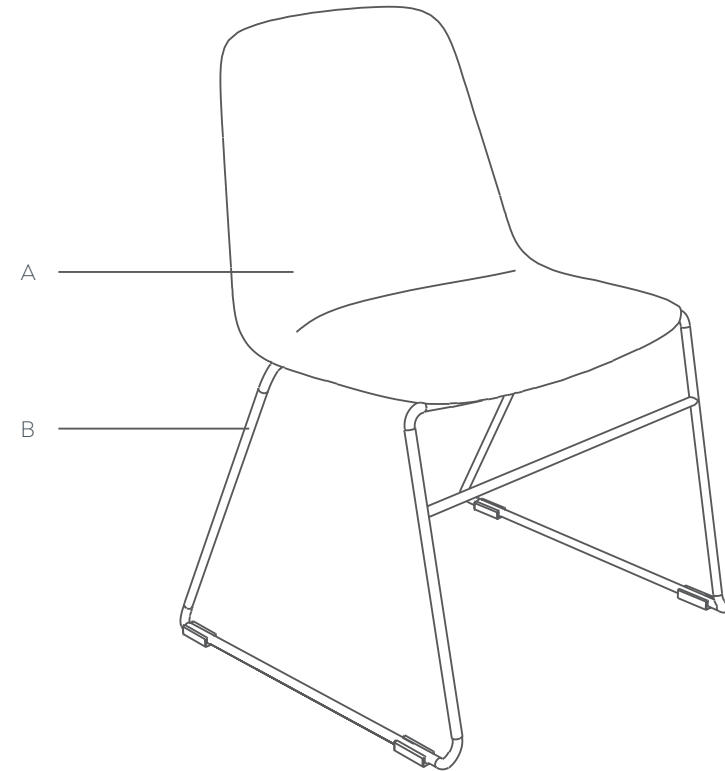

Sofia Sled Chair

Components List

A

B

C

D

E

F