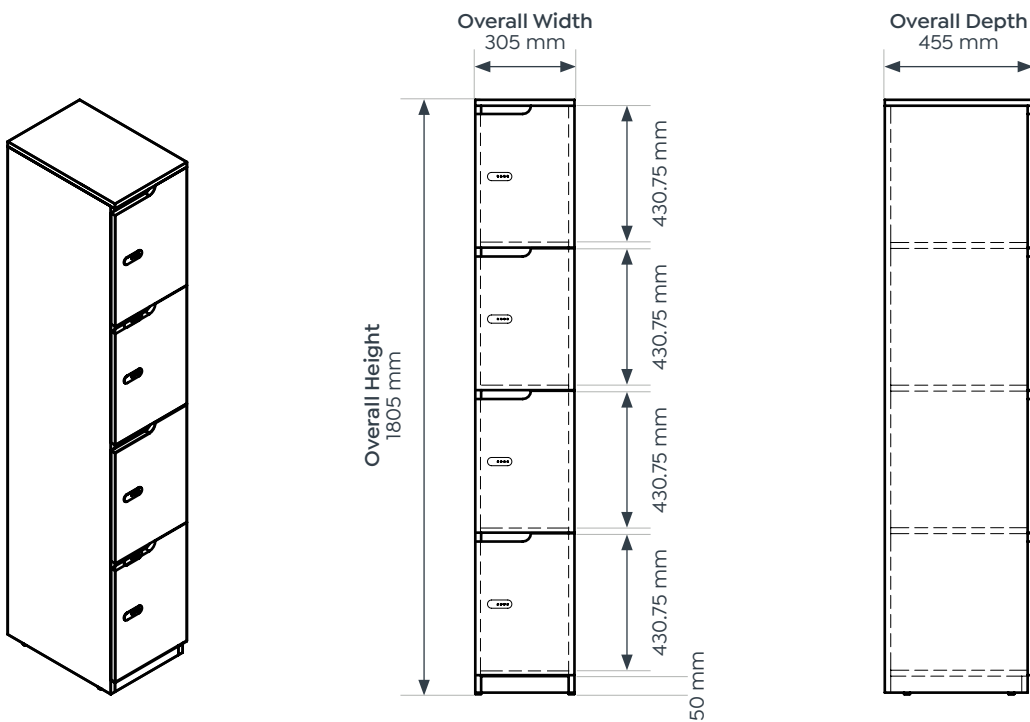

Large Planter

Small Planter

Dimensions

Lockers

Overall Width	305 mm
Overall Depth	455 mm
Overall Height	1805 mm

Planters

	Small	Large
Overall Width	610 mm	915 mm
Overall Depth	455 mm	455 mm
Overall Height	200 mm	200 mm

Knox Locker Range.

Dimensions

Knox Single Door Locker

Knox 2 Door Locker

Dimensions

Knox 3 Door Locker

Knox 4 Door Locker

Dimensions