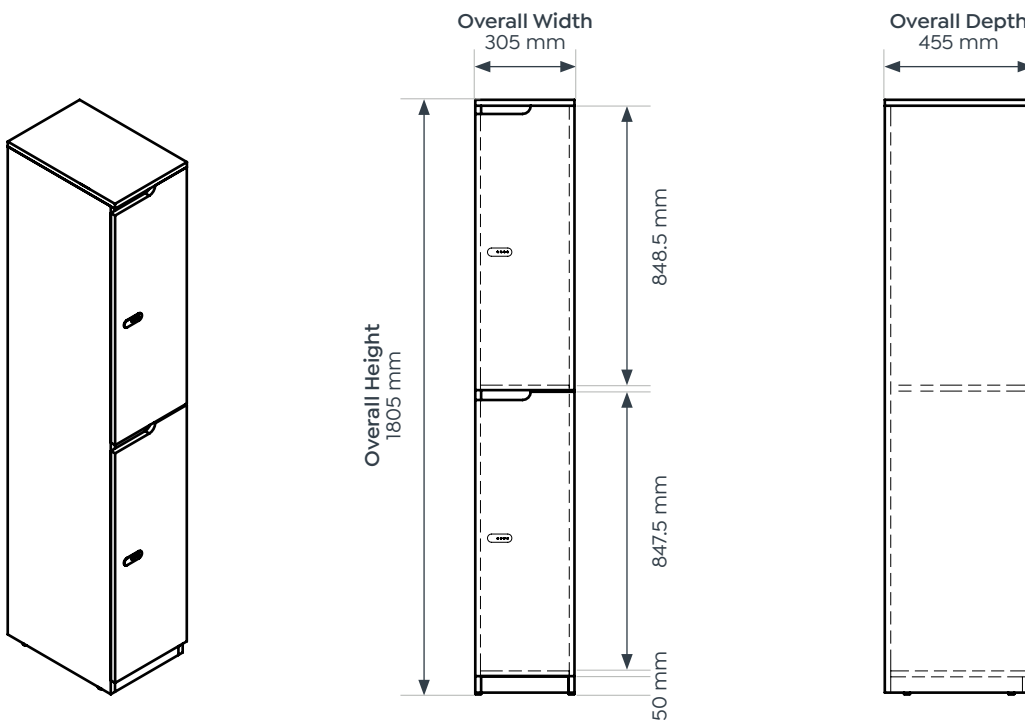

Large Planter

Small Planter

Dimensions

Lockers

Overall Width	305 mm
Overall Depth	455 mm
Overall Height	1805 mm

Planters

	Small	Large
Overall Width	610 mm	915 mm
Overall Depth	455 mm	455 mm
Overall Height	200 mm	200 mm

Knox Locker Range.

Dimensions

Knox Single Door Locker

Knox 2 Door Locker

Dimensions

Knox 3 Door Locker

Knox 4 Door Locker

Dimensions