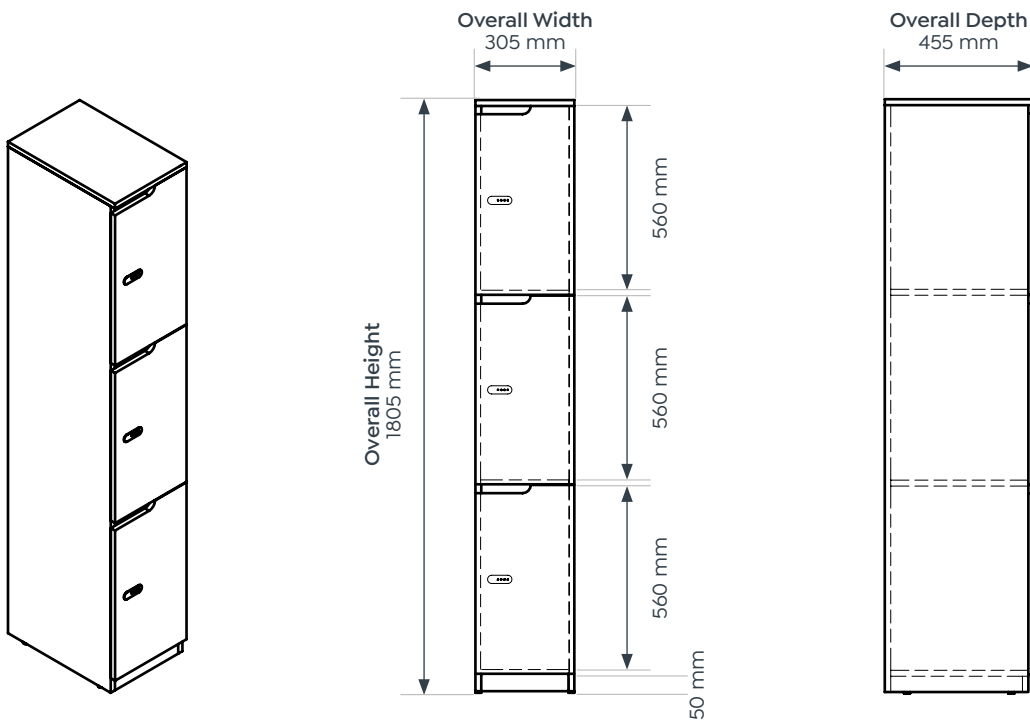

Large Planter

Small Planter

Dimensions

Lockers

Overall Width	305 mm
Overall Depth	455 mm
Overall Height	1805 mm

Planters

	Small	Large
Overall Width	610 mm	915 mm
Overall Depth	455 mm	455 mm
Overall Height	200 mm	200 mm

Knox Locker Range.

Dimensions

Knox Single Door Locker

Knox 2 Door Locker

Dimensions

Knox 3 Door Locker

Knox 4 Door Locker

Dimensions