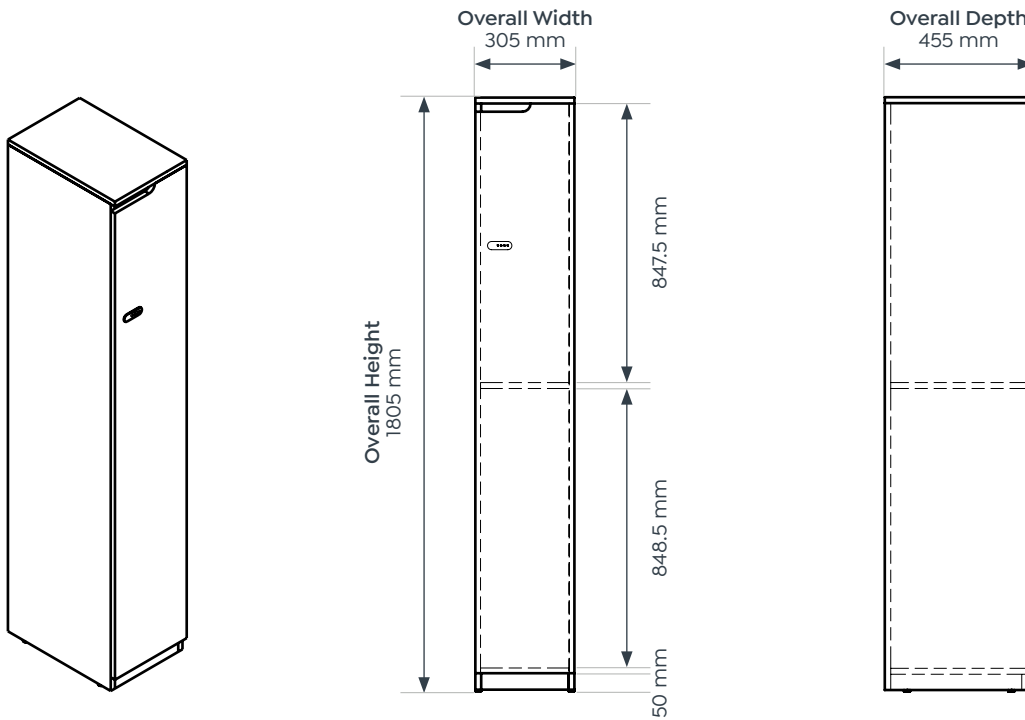

Large Planter

Small Planter

Dimensions

Lockers

Overall Width	305 mm
Overall Depth	455 mm
Overall Height	1805 mm

Planters

	Small	Large
Overall Width	610 mm	915 mm
Overall Depth	455 mm	455 mm
Overall Height	200 mm	200 mm

Knox Locker Range.

Dimensions

Knox Single Door Locker

Knox 2 Door Locker

Dimensions

Knox 3 Door Locker

Knox 4 Door Locker

Dimensions