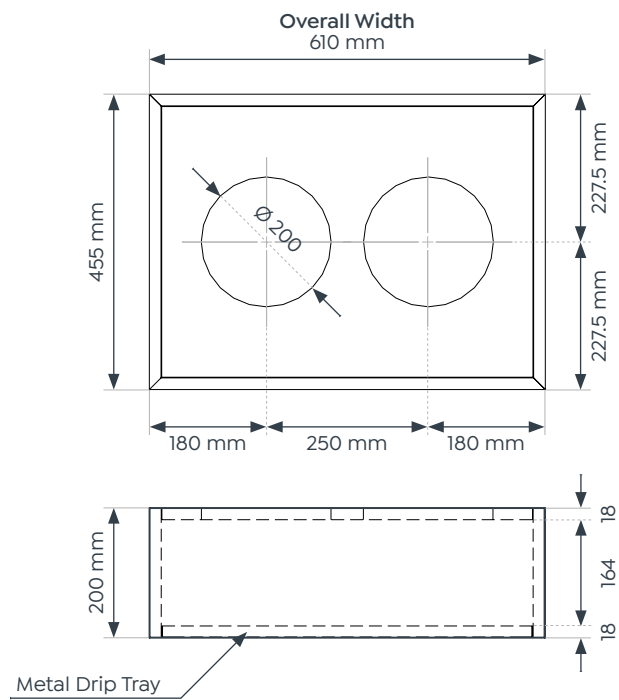

Dimensions

Knox Locker Small Planter