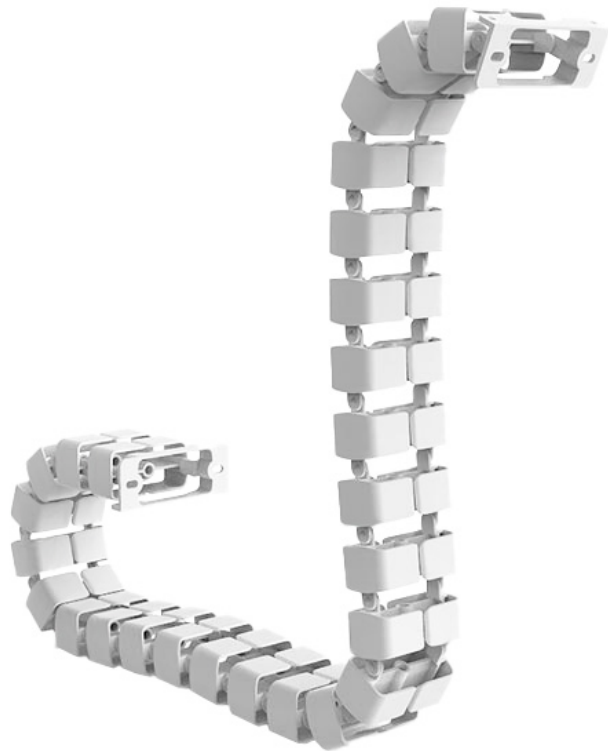

Cable Cobra.

The Cable Cobra is a flexible cable management duct designed to be used to take cables between floor - fixed height desks, or cable tray-desktop on height adjustable desks. They can also be 'daisy chained' together to create longer ducts (e.g. floor to ceiling Umbilical). Cable Cobras are quiet and unobtrusive when moving as part of a height adjustable desk set-up.

Features

Manufactured in hard white or black plastic parts to create a 1.08 metre duct

1.08 Cable lengths can be joined together to create a floor to ceiling Umbilical

Cables are loaded to the plastic parts from a division in the side of each piece

Available in Black or White plastic.

Partitioned links to segregate cables

Multiple mounting options

Cobras are quiet in motion with the movement of sit/stand desks

Colour Options

Stocked Options

Dimensions

Cobra Unit

Length	1.08 meters
Width	95 mm
Depth	36 mm
Interior Width	50 mm
Interior Depth	32 mm