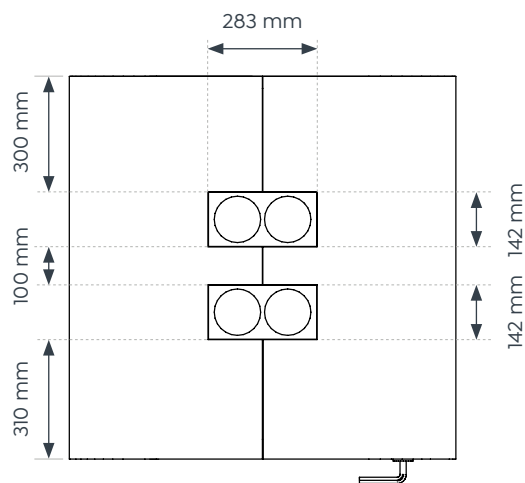

Overall Height	2200 mm	Couch Depth	600 mm
Overall Width	2400 mm	Table Height	650 mm
Overall Depth	2400 mm	Table Width	1700 mm
Couch Height	650 mm	Table Depth	530 mm
Couch Width	2348 mm		

SpacePod.

Single User SpacePod

Interior - PET acoustiQ Felt

Made to Order

A028
817
PG2018
814
PC2033
FG2125
FG2032
PB2025
PB2037
FE2121
FC2110
PC2022

PO2019
FP2016
PG2039
FPE2120
PP2028
FB2021

SpacePod.

Dimensions

SpacePod Exterior Single User Pod

SpacePod.

Dimensions

SpacePod Interior Single User Pod

Dimensions

SpacePod Exterior 2 User Pod

Dimensions

SpacePod Interior 2 User Pod

Dimensions

SpacePod Exterior 4 User Pod

Dimensions

SpacePod Exterior 4 User Pod

Dimensions

SpacePod Interior 4 User Pod