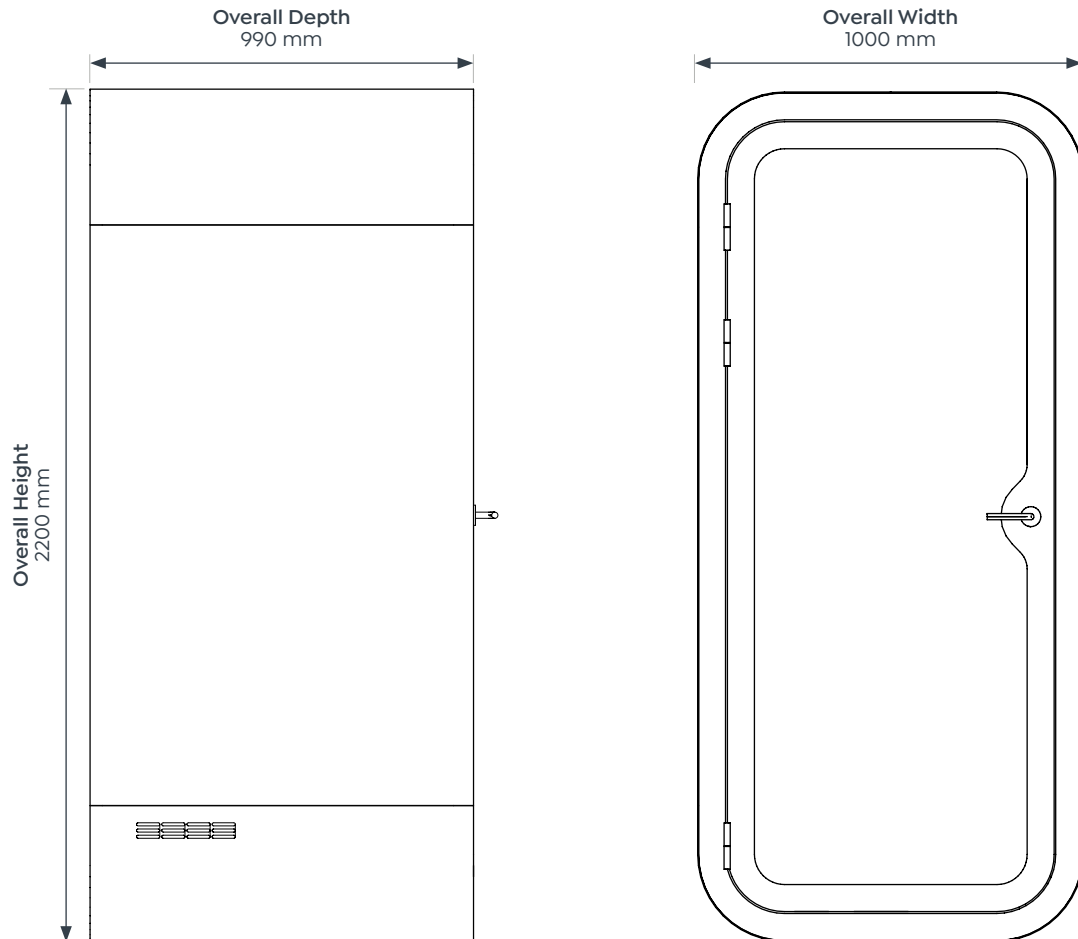

Overall Height	2200 mm	Couch Depth	600 mm
Overall Width	2400 mm	Table Height	650 mm
Overall Depth	2400 mm	Table Width	1700 mm
Couch Height	650 mm	Table Depth	530 mm
Couch Width	2348 mm		

SpacePod.

Single User SpacePod

Interior - PET acoustiQ Felt

Made to Order

A028
817
PG2018
814
PC2033
FG2125
FG2032
PB2025
PB2037
FE2121
FC2110
PC2022

PO2019
FP2016
PG2039
FPE2120
PP2028
FB2021

SpacePod.

Dimensions

SpacePod Exterior Single User Pod

SpacePod.

Dimensions

SpacePod Interior Single User Pod

Dimensions

SpacePod Exterior 2 User Pod

Dimensions

SpacePod Interior 2 User Pod

Dimensions

SpacePod Exterior 4 User Pod

Dimensions

SpacePod Exterior 4 User Pod

Dimensions

SpacePod Interior 4 User Pod