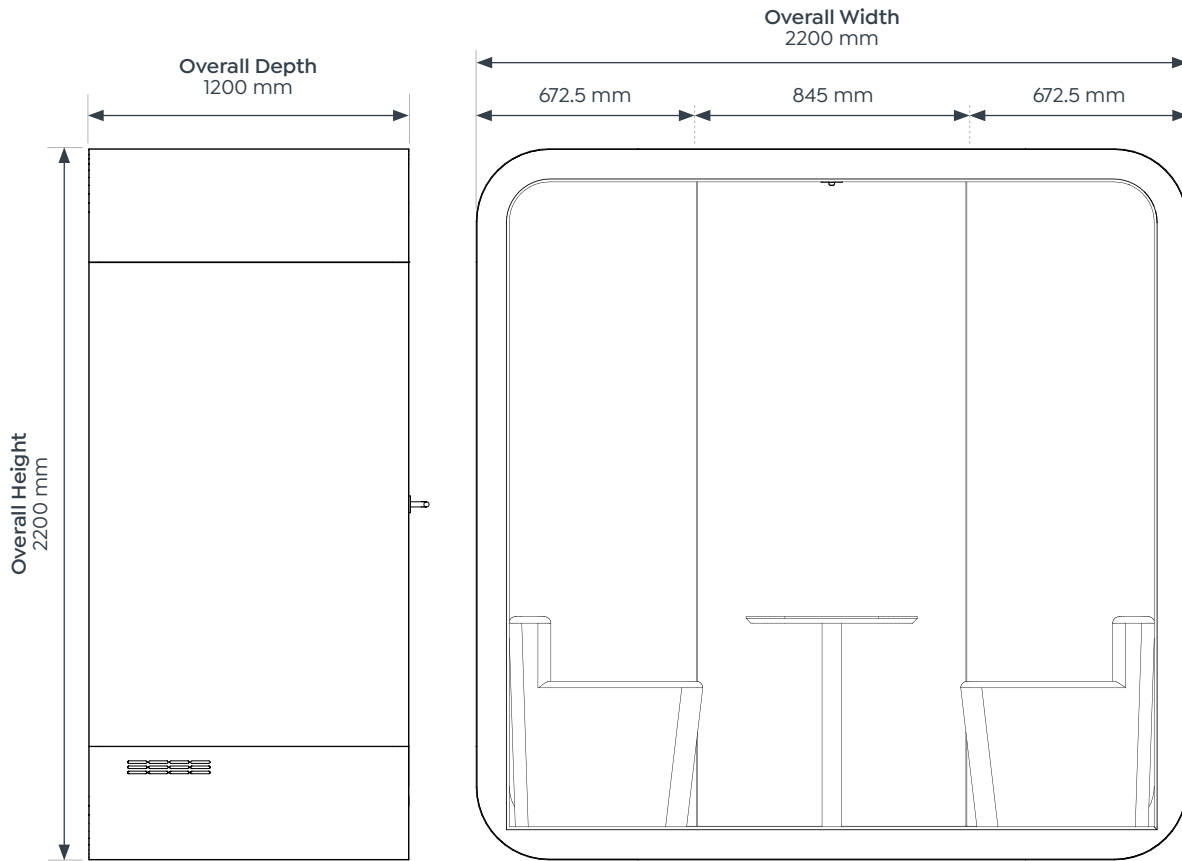

2 User Pod

Overall Height	2200 mm	Couch Depth	600 mm
Overall Width	2200 mm	Table Height	650 mm
Overall Depth	1200 mm	Table Width	700 mm
Couch Height	650 mm	Table Depth	530 mm
Couch Width	1148 mm		

4 User Pod

Overall Height	2200 mm	Couch Depth	600 mm
Overall Width	2400 mm	Table Height	650 mm
Overall Depth	2400 mm	Table Width	1700 mm
Couch Height	650 mm	Table Depth	530 mm
Couch Width	2348 mm		

SpacePod.

Single User SpacePod

SpacePod.

Dimensions

SpacePod Interior Single User Pod

Dimensions

SpacePod Exterior 2 User Pod

Dimensions

SpacePod Interior 2 User Pod

Dimensions

SpacePod Exterior 4 User Pod

Dimensions

SpacePod Exterior 4 User Pod

Dimensions

SpacePod Interior 4 User Pod