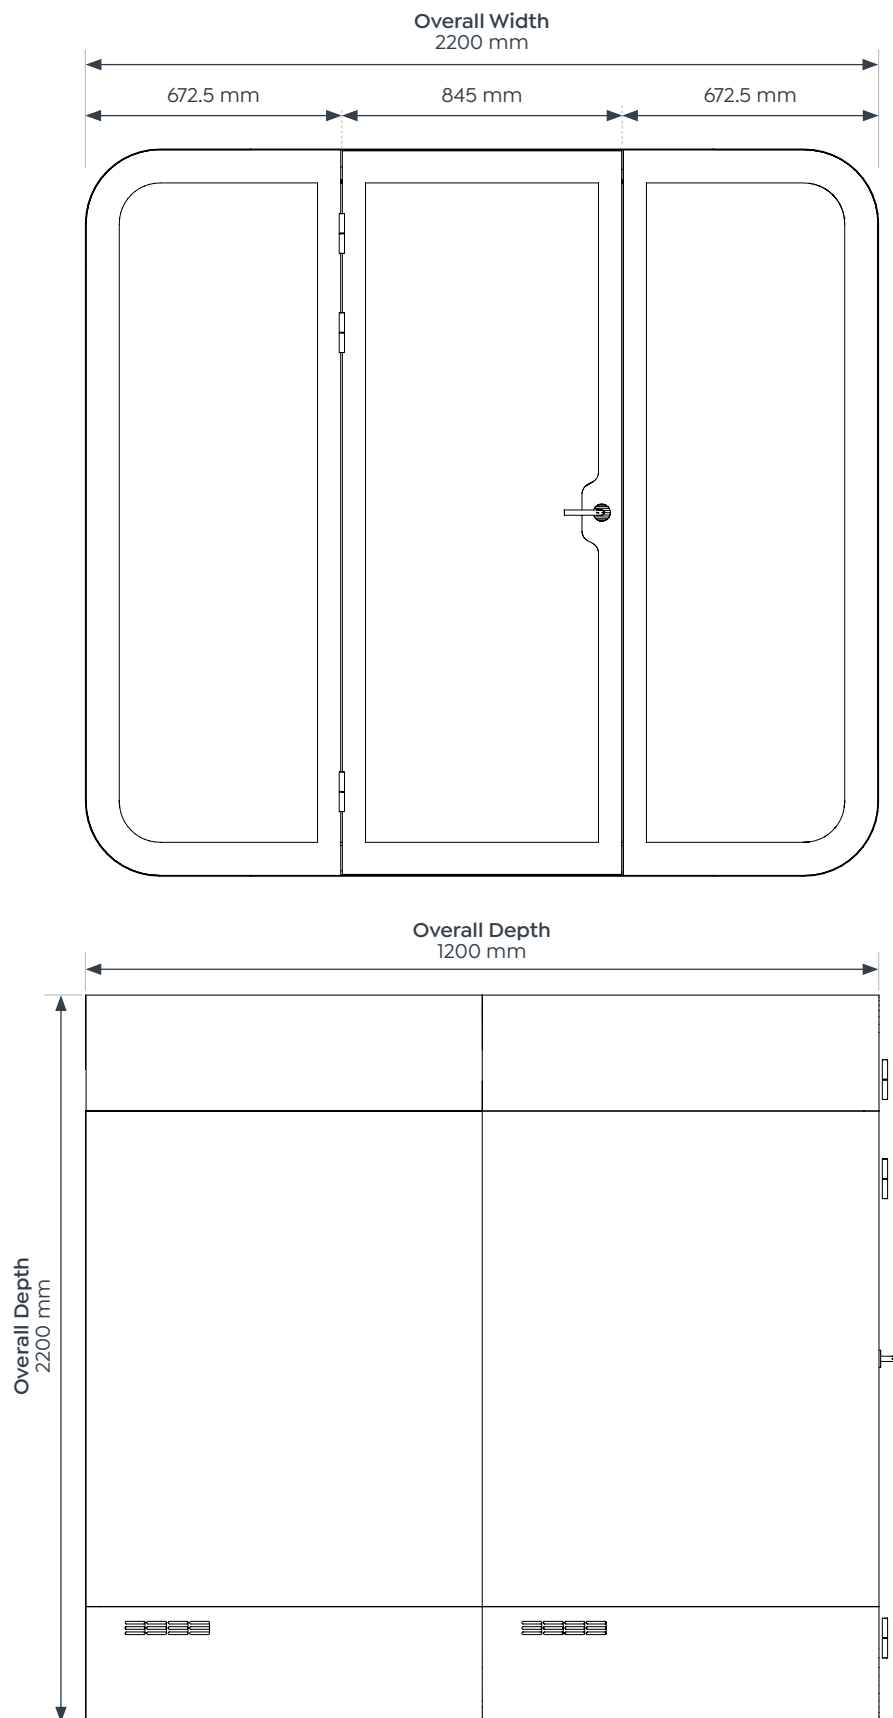

2 User Pod

Overall Height	2200 mm	Couch Depth	600 mm
Overall Width	2200 mm	Table Height	650 mm
Overall Depth	1200 mm	Table Width	700 mm
Couch Height	650 mm	Table Depth	530 mm
Couch Width	1148 mm		

4 User Pod

Overall Height	2200 mm	Couch Depth	600 mm
Overall Width	2400 mm	Table Height	650 mm
Overall Depth	2400 mm	Table Width	1700 mm
Couch Height	650 mm	Table Depth	530 mm
Couch Width	2348 mm		

SpacePod.

Single User SpacePod

SpacePod.

Dimensions

SpacePod Interior Single User Pod

Dimensions

SpacePod Exterior 2 User Pod

Dimensions

SpacePod Interior 2 User Pod

Dimensions

SpacePod Exterior 4 User Pod

Dimensions

SpacePod Exterior 4 User Pod

Dimensions

SpacePod Interior 4 User Pod