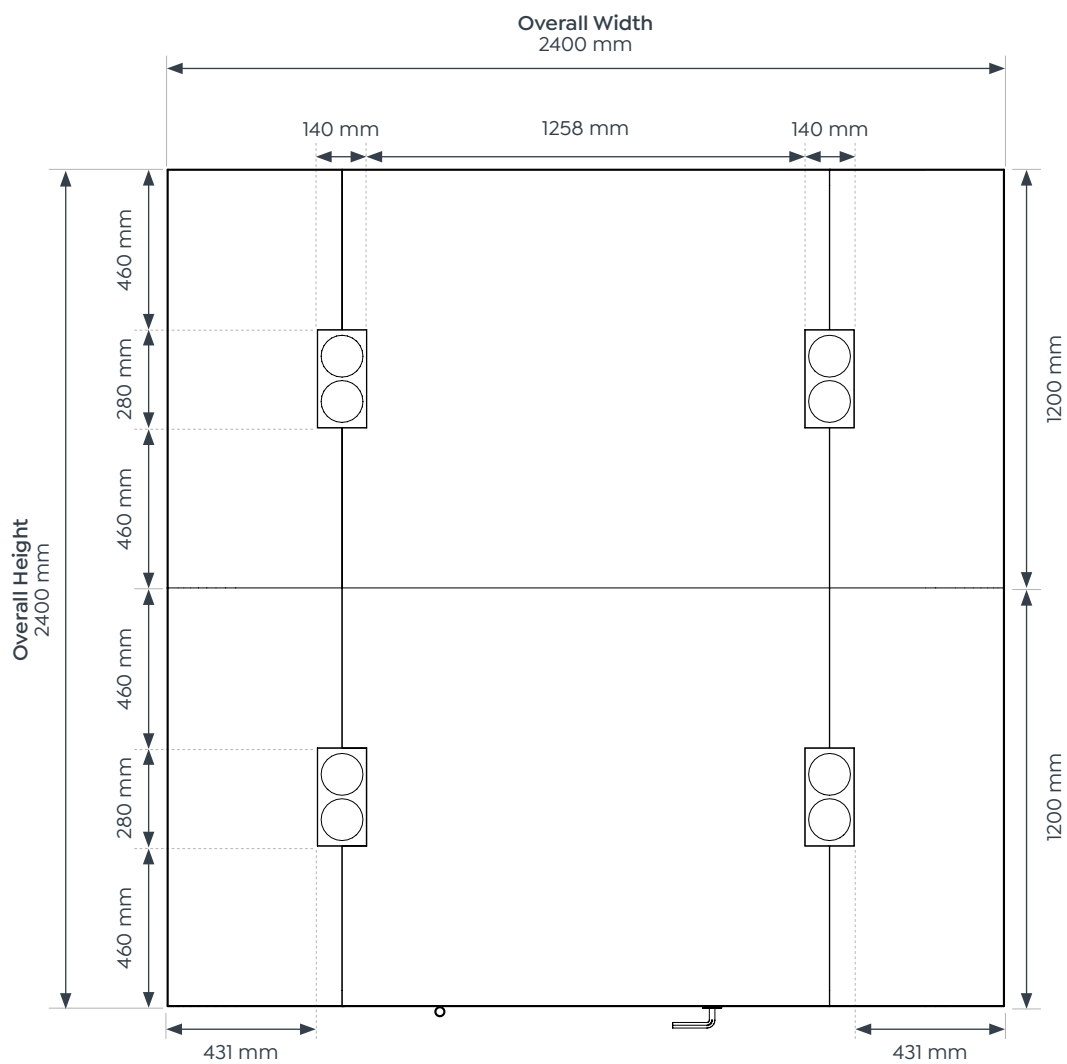

2 User Pod

Overall Height	2200 mm	Couch Depth	600 mm
Overall Width	2200 mm	Table Height	650 mm
Overall Depth	1200 mm	Table Width	700 mm
Couch Height	650 mm	Table Depth	530 mm
Couch Width	1148 mm		

4 User Pod

Overall Height	2200 mm	Couch Depth	600 mm
Overall Width	2400 mm	Table Height	650 mm
Overall Depth	2400 mm	Table Width	1700 mm
Couch Height	650 mm	Table Depth	530 mm
Couch Width	2348 mm		

SpacePod.

Single User SpacePod

SpacePod.

Dimensions

SpacePod Interior Single User Pod

Dimensions

SpacePod Exterior 2 User Pod

Dimensions

SpacePod Interior 2 User Pod

Dimensions

SpacePod Exterior 4 User Pod

Dimensions

SpacePod Exterior 4 User Pod

Dimensions

SpacePod Interior 4 User Pod