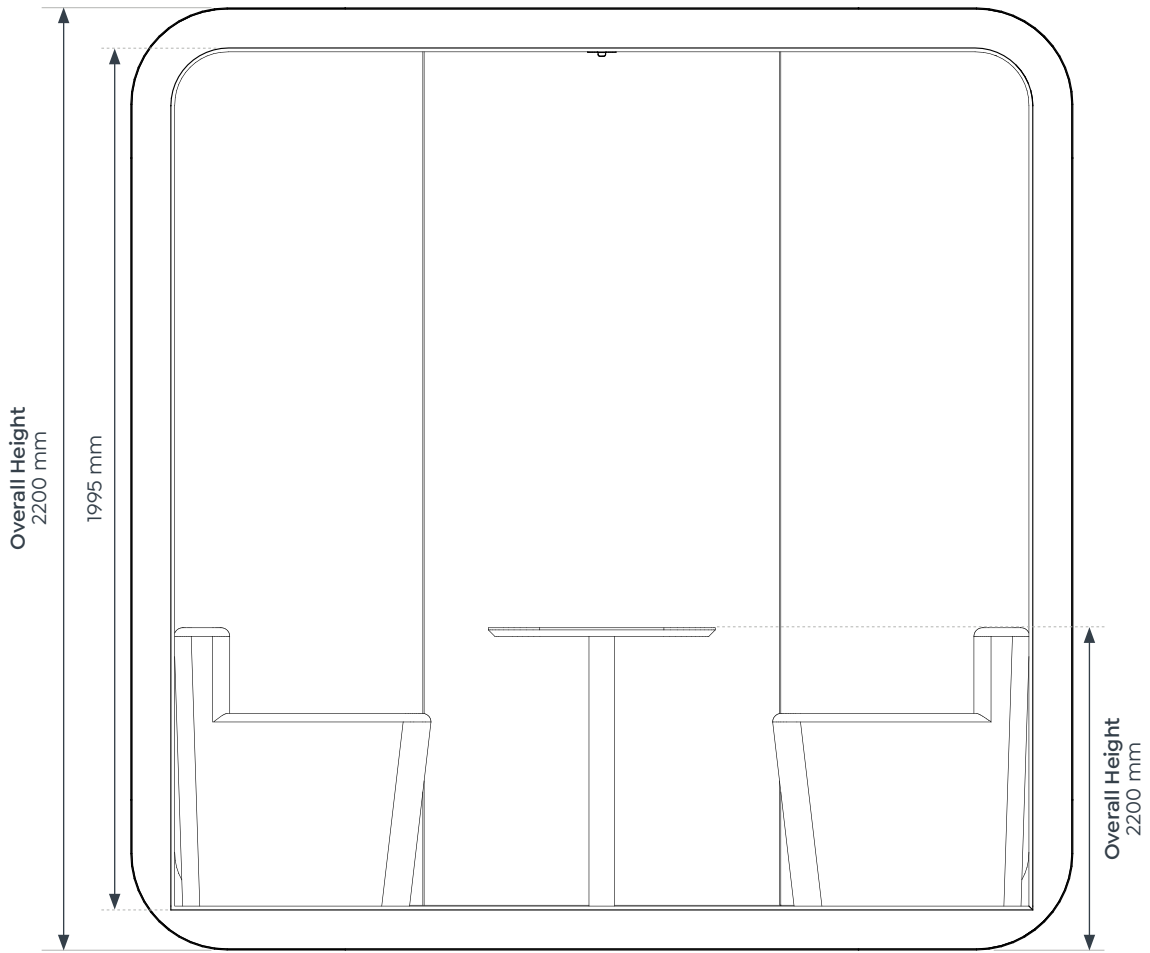

Anti-static and stain resistant low loop pile carpet on interior floor.

Superior speech level reduction of 30.99 dB

Dimensions

Single User Pod

Overall Height	2200 mm	Table Height	1000 mm
Overall Width	1000 mm	Table Width	800 mm
Overall Depth	990 mm	Table Depth	300 mm
Stool Height	732 mm		
Stool Radius	Ø 350 mm		

Overall Height	2200 mm	Couch Depth	600 mm
Overall Width	2400 mm	Table Height	650 mm
Overall Depth	2400 mm	Table Width	1700 mm
Couch Height	650 mm	Table Depth	530 mm
Couch Width	2348 mm		

SpacePod.

Single User SpacePod

SpacePod.

Dimensions

SpacePod Interior Single User Pod

Dimensions

SpacePod Exterior 2 User Pod

Dimensions

SpacePod Interior 2 User Pod

Dimensions

SpacePod Exterior 4 User Pod

Dimensions

SpacePod Exterior 4 User Pod

Dimensions

SpacePod Interior 4 User Pod