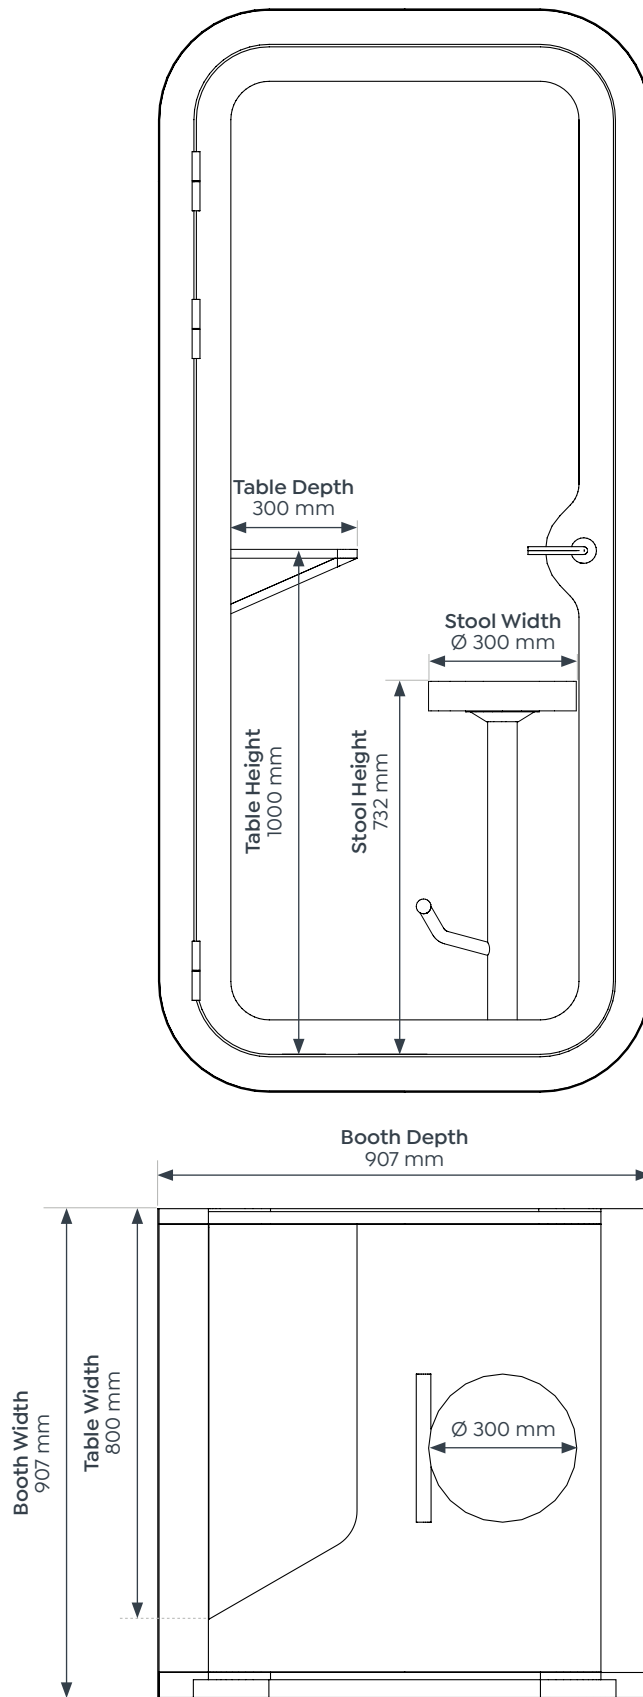

2 User Pod

Overall Height	2200 mm	Couch Depth	600 mm
Overall Width	2200 mm	Table Height	650 mm
Overall Depth	1200 mm	Table Width	700 mm
Couch Height	650 mm	Table Depth	530 mm
Couch Width	1148 mm		

4 User Pod

Overall Height	2200 mm	Couch Depth	600 mm
Overall Width	2400 mm	Table Height	650 mm
Overall Depth	2400 mm	Table Width	1700 mm
Couch Height	650 mm	Table Depth	530 mm
Couch Width	2348 mm		

SpacePod.

Single User SpacePod

Interior - PET acoustiQ Felt

Made to Order

A028
817
PG2018
814
PC2033
FG2125
FG2032
PB2025
PB2037
FE2121
FC2110
PC2022

PO2019
FP2016
PG2039
FPE2120
PP2028
FB2021

SpacePod.

Dimensions

SpacePod Exterior Single User Pod

SpacePod.

Dimensions

SpacePod Interior Single User Pod

Dimensions

SpacePod Exterior 2 User Pod

Dimensions

SpacePod Interior 2 User Pod

Dimensions