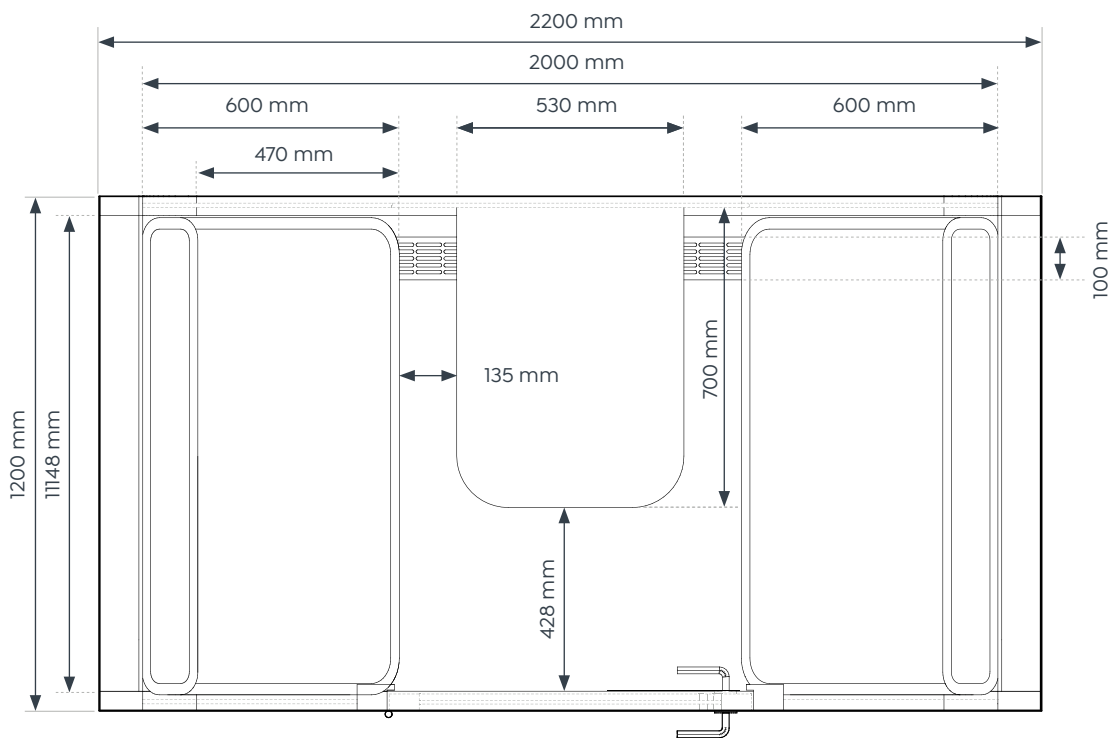

Overall Height	2200 mm	Couch Depth	600 mm
Overall Width	2400 mm	Table Height	650 mm
Overall Depth	2400 mm	Table Width	1700 mm
Couch Height	650 mm	Table Depth	530 mm
Couch Width	2348 mm		

SpacePod.

Single User SpacePod

Interior - PET acoustiQ Felt

Made to Order

A028
817
PG2018
814
PC2033
FG2125
FG2032
PB2025
PB2037
FE2121
FC2110
PC2022

PO2019
FP2016
PG2039
FPE2120
PP2028
FB2021

SpacePod.

Dimensions

SpacePod Exterior Single User Pod

SpacePod.

Dimensions

SpacePod Interior Single User Pod

Dimensions

SpacePod Exterior 2 User Pod

Dimensions

SpacePod Interior 2 User Pod

Dimensions

SpacePod Exterior 4 User Pod

Dimensions

SpacePod Exterior 4 User Pod

Dimensions

SpacePod Interior 4 User Pod