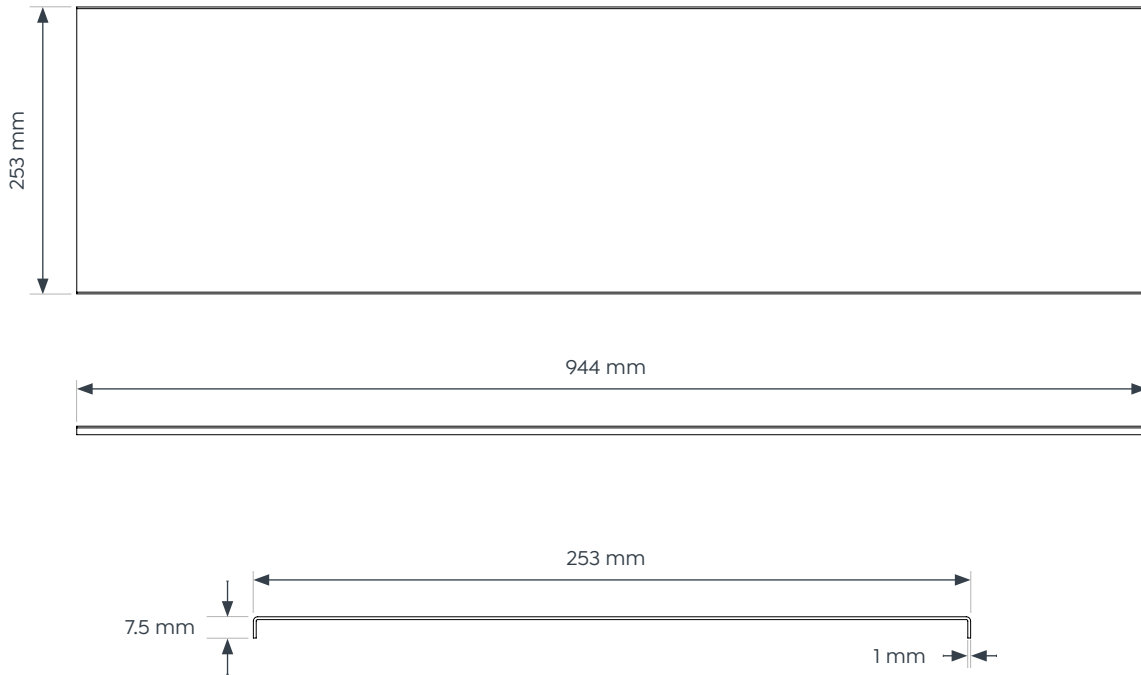

Colour Options

Stocked Options

White

Black

Agile Single Sided Desk Cable Tray

Agile Double Sided Desk Cable Tray

Dimensions

Stocked Options

944 mm	(to suit 1200)
1244 mm	(to suit 1500)
1344 mm	(to suit 1600)
1544 mm	(to suit 1800)
1844 mm	(to suit 2100)

Agile Cable Tray.

Dimensions

Agile Cable Tray

Dimensions

Agile Cable Lid

Agile Cable Tray Beam