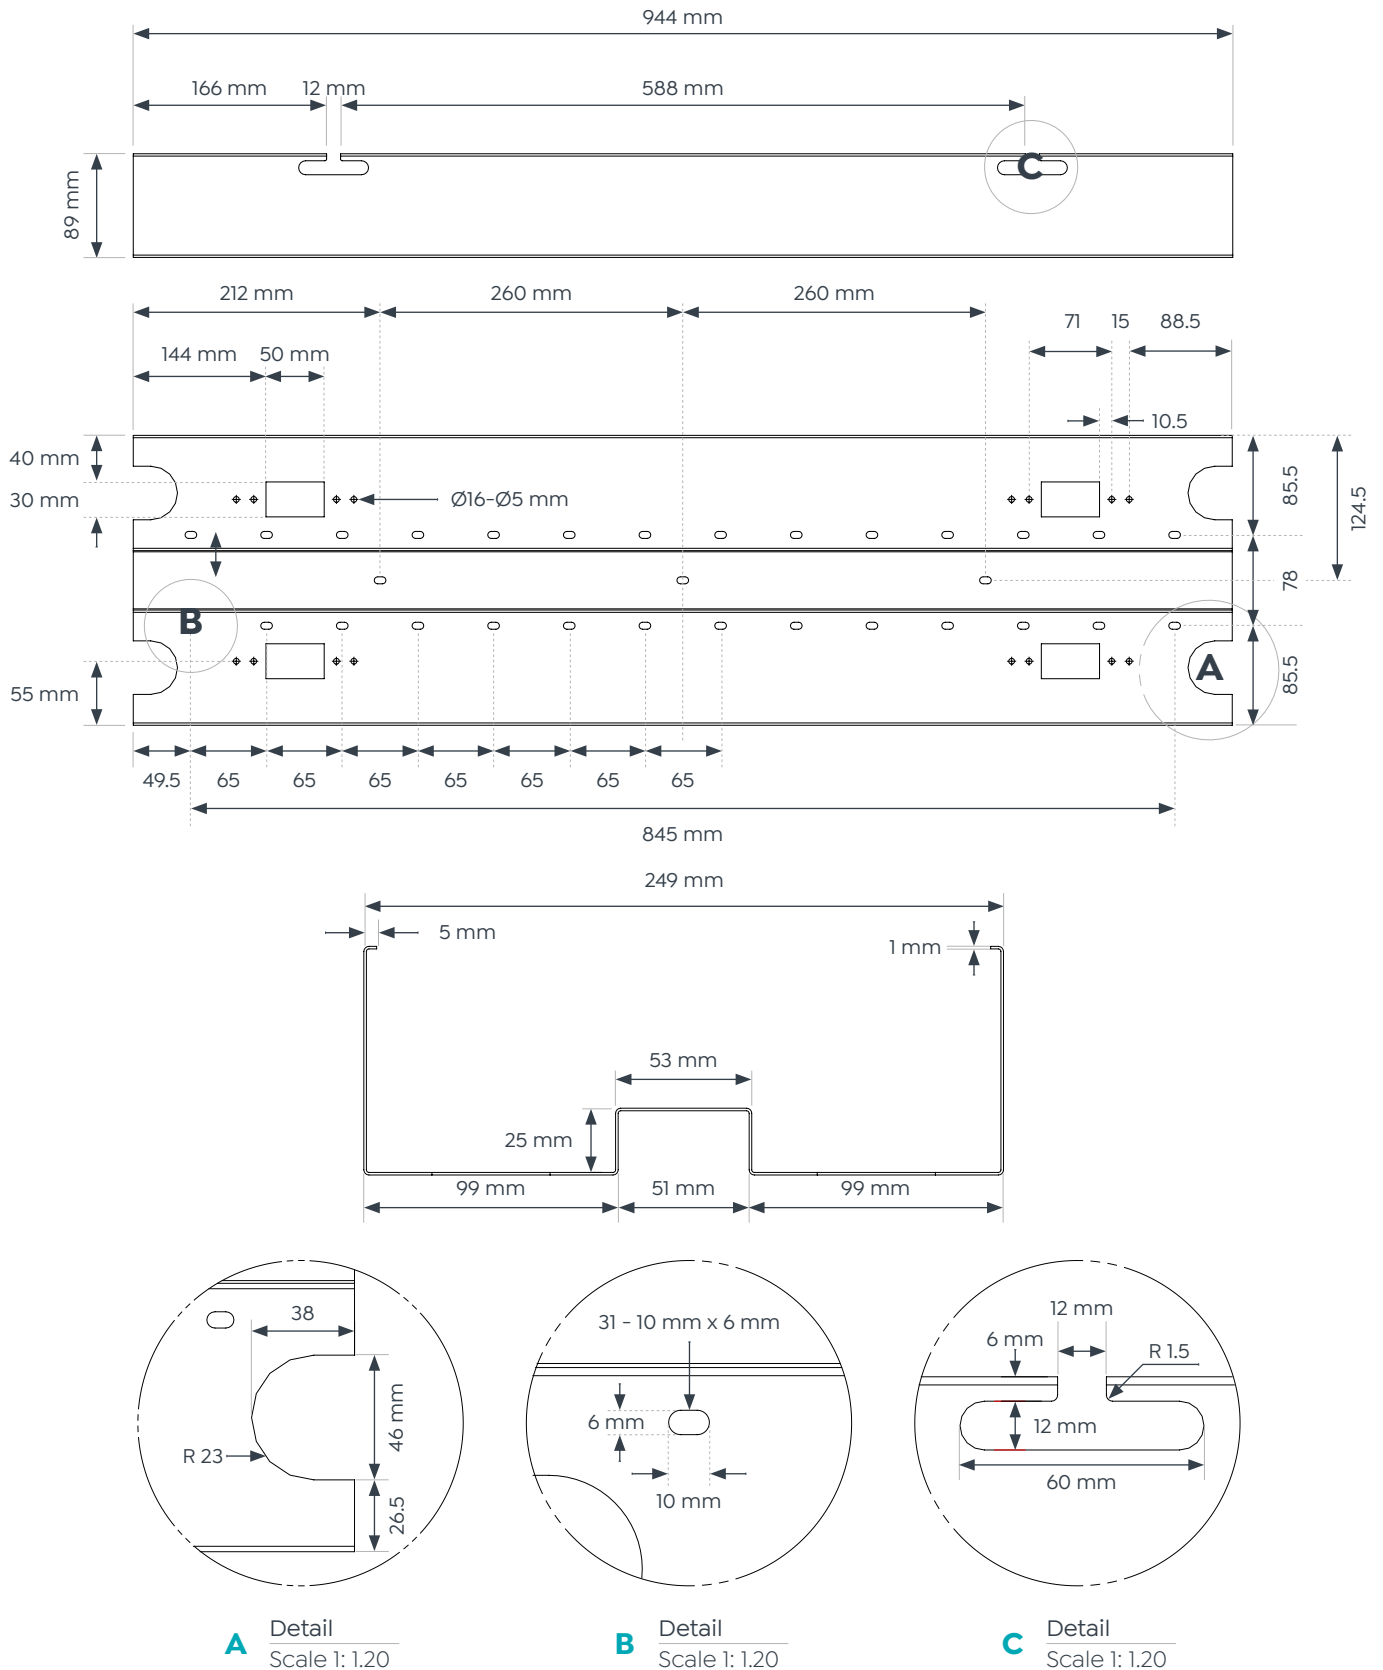

Features

Mounted from legs at a fixed height (recommended fixed height of 430mm)
Uses Agile SSD brackets which can be adjusted higher or lower on frame.

Includes slots for cable entry on front

Prelocated holes for fixing GPO/ Data plates inside tray

Available in black or white powdercoat

Includes lid to hide cables

Cable exit hole in bottom of tray.
Compatible for cable cobras to connect to.

Agile SSD Brackets also available for mounting screens on.

Colour Options

Stocked Options

White

Black

Agile Single Sided Desk Cable Tray

Agile Double Sided Desk Cable Tray

Dimensions

Stocked Options

944 mm	(to suit 1200)
1244 mm	(to suit 1500)
1344 mm	(to suit 1600)
1544 mm	(to suit 1800)
1844 mm	(to suit 2100)

Agile Cable Tray.

Dimensions

Agile Cable Tray

Dimensions

Agile Cable Lid

Agile Cable Tray Beam