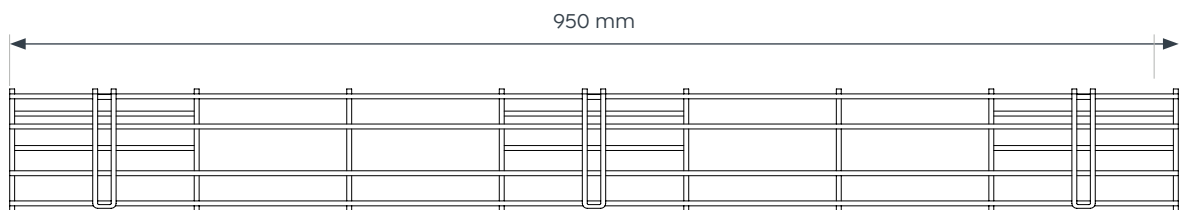

Cable Basket.

Dimensions