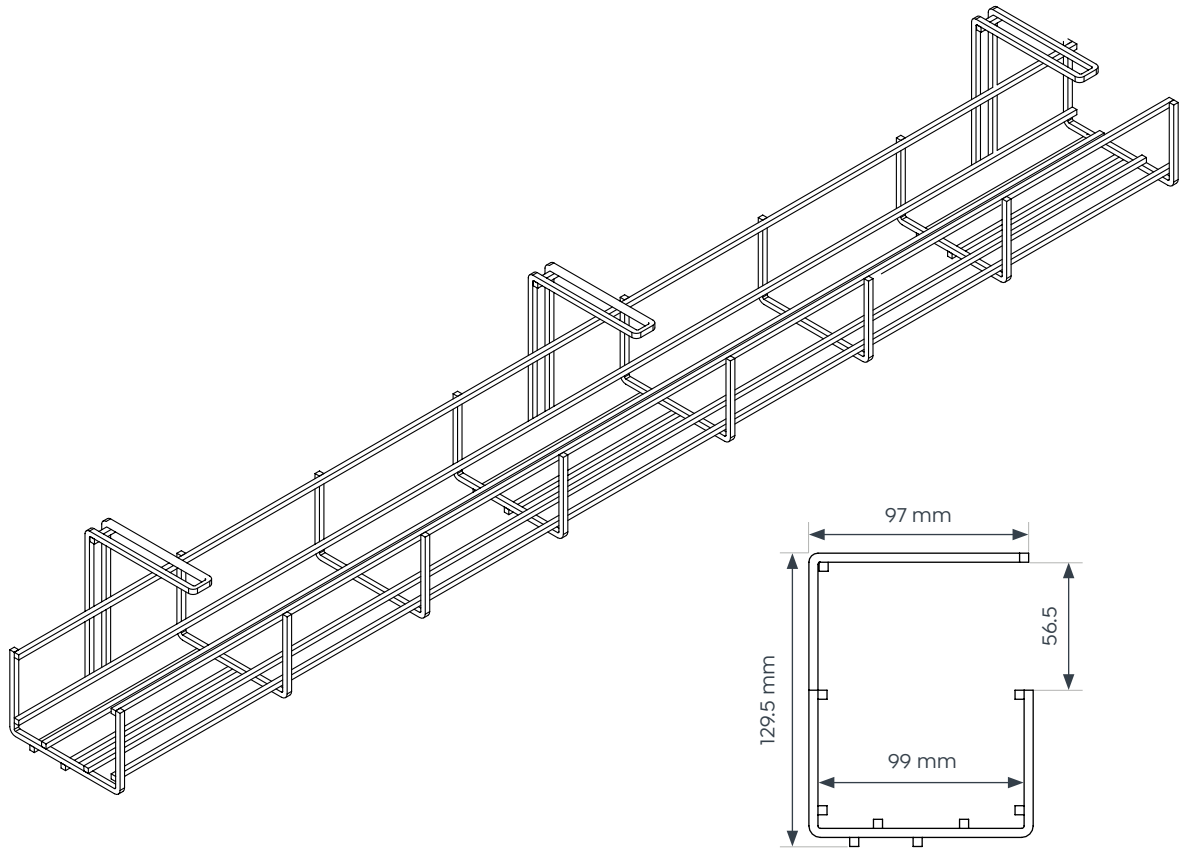

Cable Basket.

The Prodigy single tiered Cable Basket is a versatile and modular solution for out of sight cable management. Available in 3 lengths with the ability to double tier. No brackets required with easy installation under the worktop.

Features

Available in Black or White Powdercoat

Single or Double Tier (2 Units required for double tier)

Easy under worktop installation

Colour Options

Stocked Options

White

Black

Dimensions

Stocked Options for SSD

750 mm

950 mm

1250 mm

Stocked Options for DSD

750 mm

950 mm

1250 mm

Cable Basket.

Dimensions

Dimensions