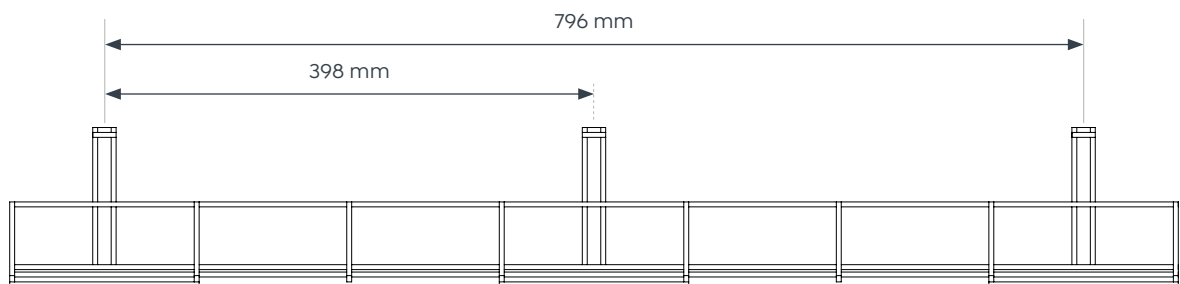

Features

Available in Black or White Powdercoat

Single or Double Tier (2 Units required for double tier)

Easy under worktop installation

Colour Options

Stocked Options

White

Black

Dimensions

Stocked Options for SSD

750 mm

950 mm

1250 mm

Stocked Options for DSD

750 mm

950 mm

1250 mm

Cable Basket.

Dimensions

Dimensions