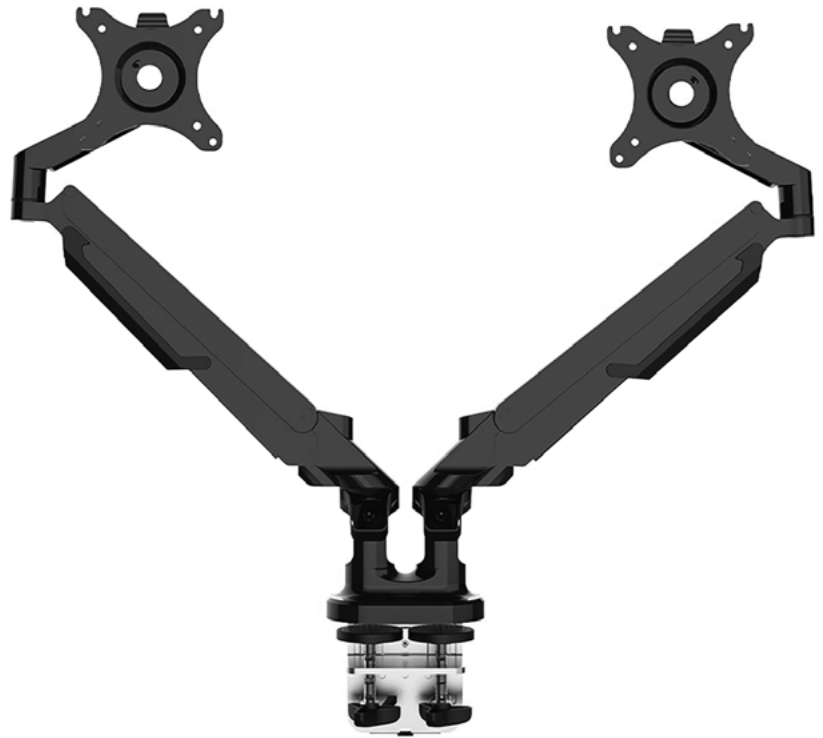

Slingshot Monitor Arms.

The slingshot monitor arm adjusts easily to suit a range of a different monitor positions whilst helping to reduce neck, eye and back strain. The monitor arm is available in both black and white to compliment any office space

Features

Aluminum Construction: provides a sleek, lighter, and elegant look

Up to 9kg weight capacity

Detachable quick release VESA Plate Design: enables easy installation

Easy to adjust, no tools required

Available in both black and white

Stocked

Colour Options

Black

White

Slingshot Monitor Arms
Black

Slingshot Monitor Arms
White

Dimensions

Max Width	970 mm
Height Range	140 - 455 mm
Suitable for Screen Size	2@ 17" - 32" 430 - 810 mm
VESA Compatible	75 x 75, 100 x 100
Tilt Range	+ 90° - 15°

Slingshot Monitor Arms.

Dimensions