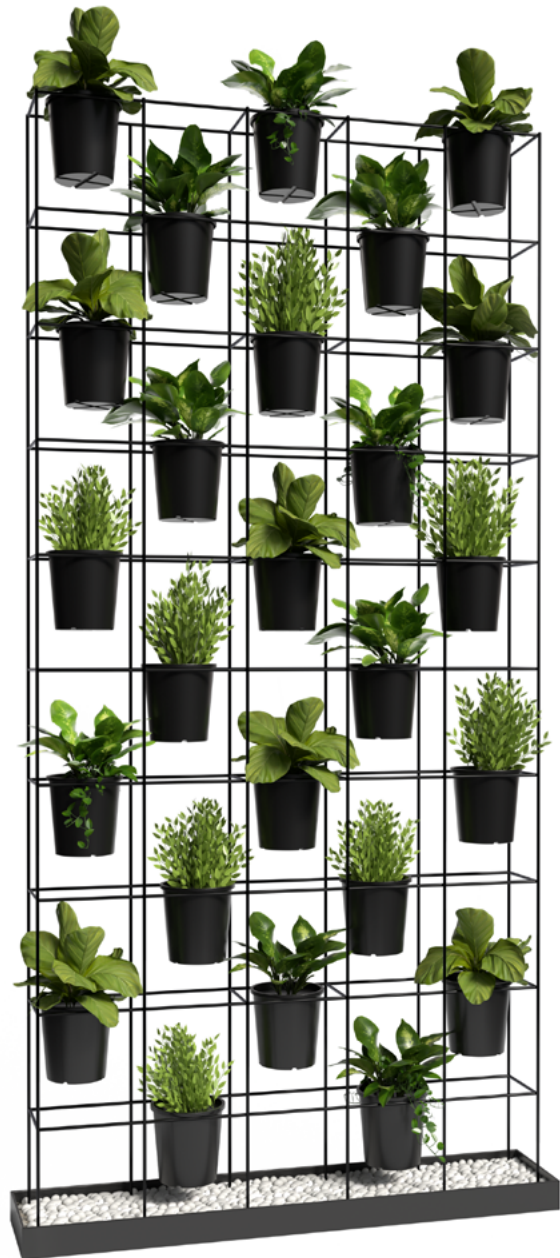

Planter Wall.

Bring a touch of the outdoors inside with the Axis Planter wall. The ideal solution for dividing rooms adding subtle ambience and creating a natural look in your office. This vertical garden is an exceptional, unobtrusive addition to any environment looking for a more natural touch

Features

Steel frame finished in black powder-coat

Available as frame only option to add your own pots

Plants and pebbles or provided complete with Black Pots, Stones and Artificial Plants

Fast, easy assembly

Pre-drilled hole locations for Dyna bolting unit securely to the floor

Concealed wall and floor mounting provisions

Colour Options

Black

Dimensions

* Mesh Size 200 H x 187 W x 142 D mm (to centres of 8mm wire grid)

Width 1000 mm

Height 2000 mm

Depth 200 mm